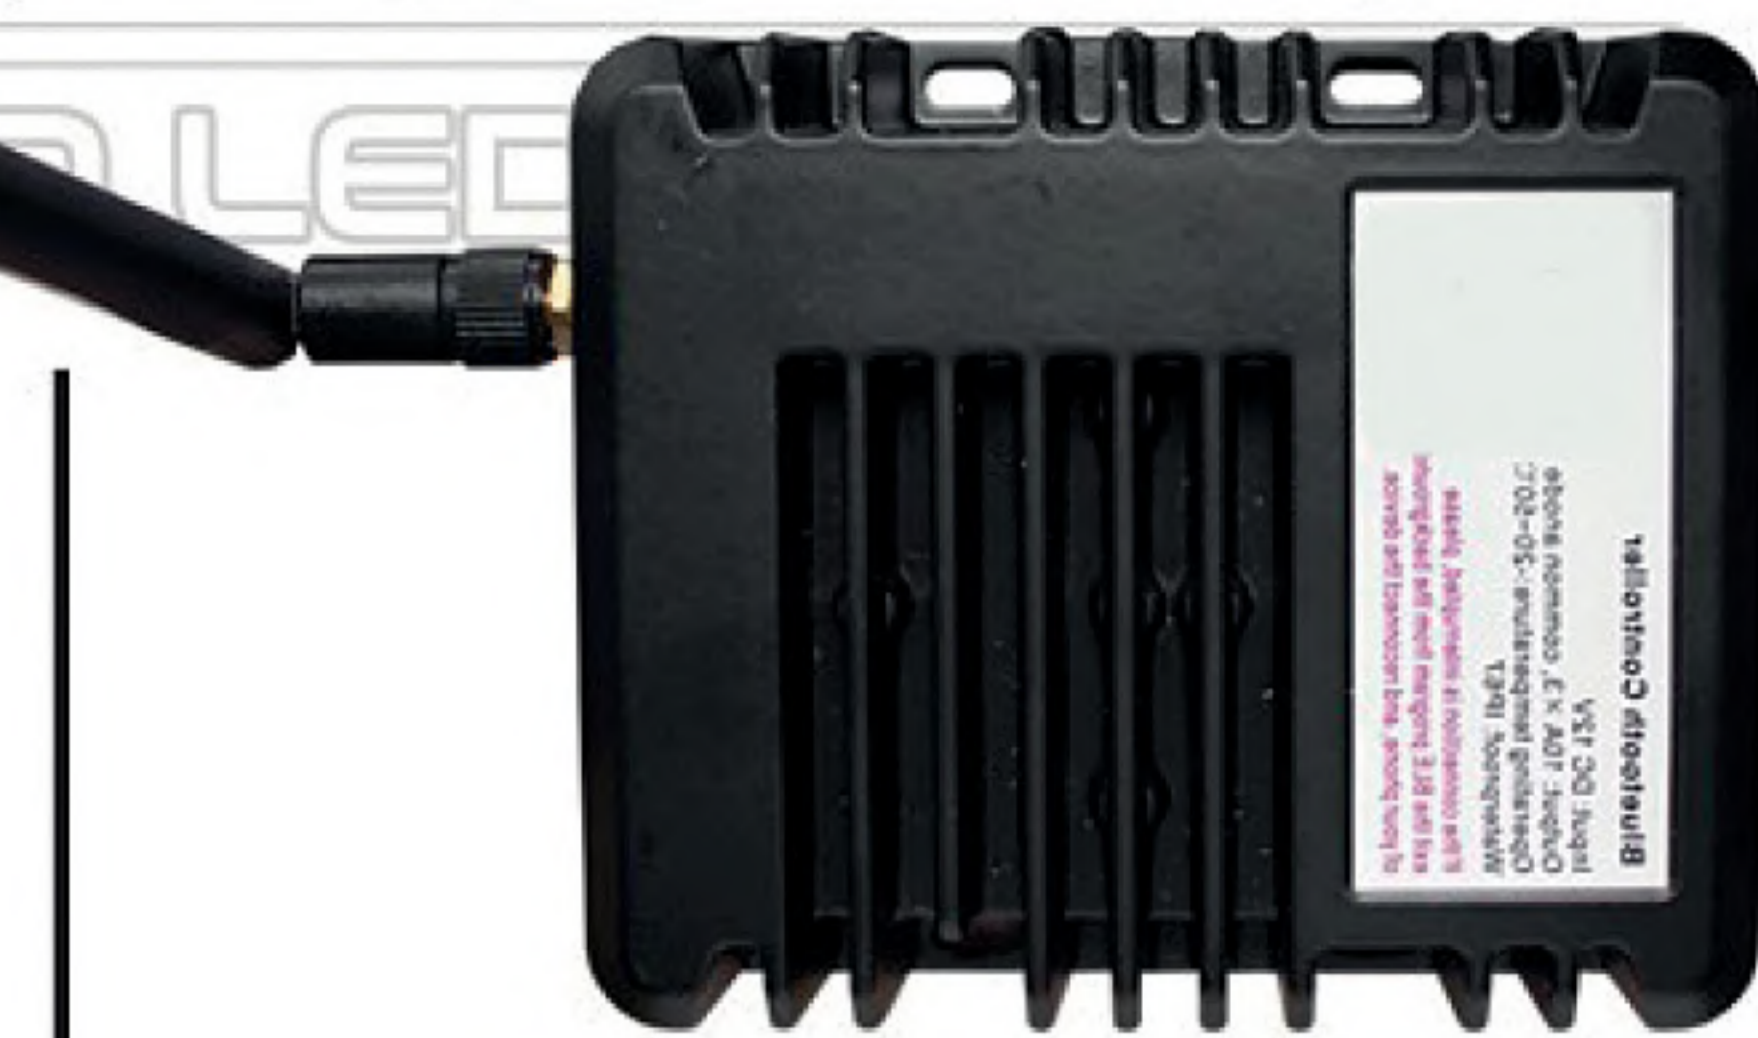

HYDROBLAST™ HIGH-INTENSITY MARINE LED LIGHTING

ONE YEAR WARRANTY

- High intensity RGB LED lighting for a boat from bow to stern
- IP68 waterproof single piece 316 marine grade stainless steel construction
- Compatible with RF (MSUWRCC12V) & Bluetooth (MSUWBTC12V) controllers

CONTROLLERS

DRAIN PLUG LIGHTS

- **MS-27W**
  27W Ultra Slim LED Drain Plug
  1,176 Lumens (White)
- **MS-27B**
  27W Ultra Slim LED Drain Plug
  259 Lumens (Blue)
- **MS-27R**
  27W Ultra Slim LED Drain Plug
  572 Lumens (Red)
- **MS-27RGB**
  27W Ultra Slim LED Drain Plug
  259-1,176 Lumens (RGB Multi-Color)

● **MSUWBTC12V**
Bluetooth RGB Controller