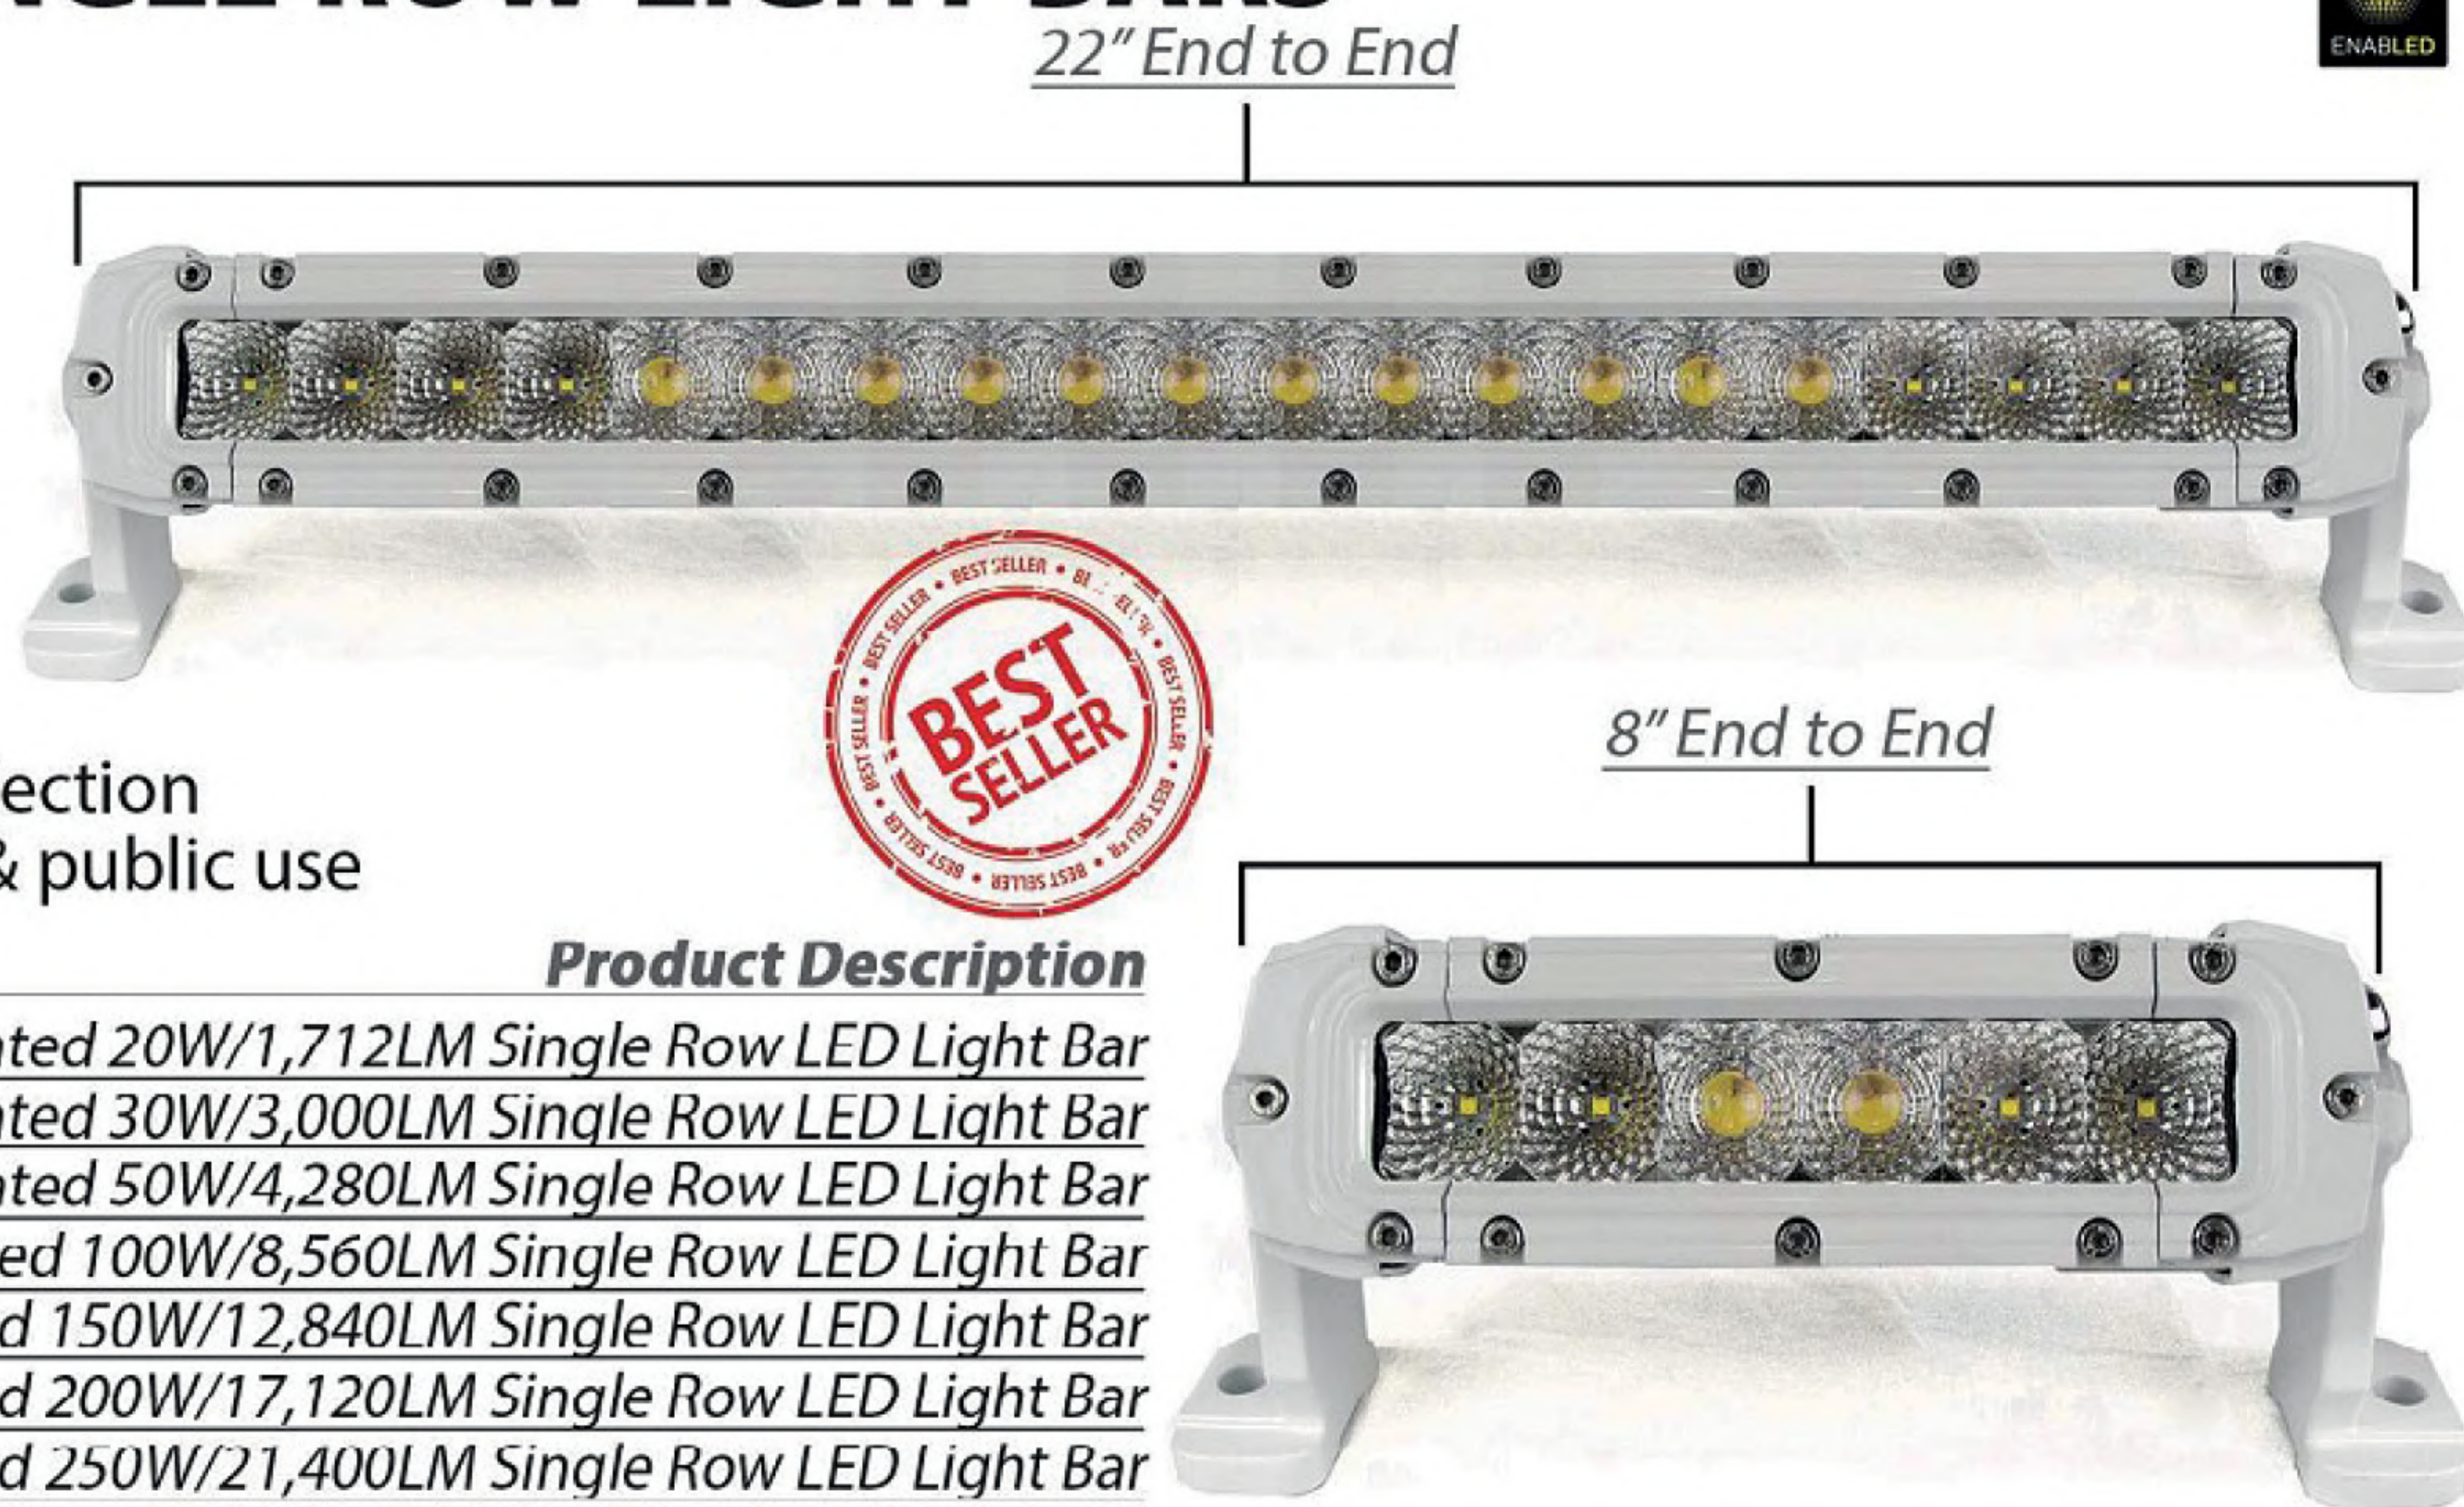

MARINE RATED DUAL ROW LIGHT BARS

LIFETIME WARRANTY

- Two Rows of 3W Emitters
- IP68 Waterproof Rated
- 9V-32V Range
- 1.9-23.8 Amps
- Combination Flood/Spot Optics
- 50,000 Hour Lifetime
- 6,500 Kelvin Color Temperature
- Super Efficient LED Drivers
- Special optics improve light projection
- Perfect for offroad, emergency, & public use

SKU#

Product Description

<i>MS-MRDR04</i>	<i>6" Marine Rated 24W/1,680LM Dual Row LED Light Bar</i>
<i>MS-MRDR06</i>	<i>8" Marine Rated 36W/2,520LM Dual Row LED Light Bar</i>
<i>MS-MRDR10</i>	<i>12" Marine Rated 60W/4,200LM Dual Row LED Light Bar</i>
<i>MS-MRDR20</i>	<i>22" Marine Rated 120W/8,400LM Dual Row LED Light Bar</i>
<i>MS-MRDR30</i>	<i>32" Marine Rated 180W/12,600LM Dual Row LED Light Bar</i>
<i>MS-MRDR40</i>	<i>42" Marine Rated 240W/16,800LM Dual Row LED Light Bar</i>
<i>MS-MRDR50</i>	<i>52" Marine Rated 300W/21,000LM Dual Row LED Light Bar</i>

MARINE RATED SINGLE ROW LIGHT BARS

LIFETIME WARRANTY

- Single Row of 5W Emitters
- IP68 Waterproof Rated
- 9V-32V Range
- 1.6-19.8 Amps
- Combination Flood/Spot Optics
- 50,000 Hour Lifetime
- 6,500 Kelvin Color Temperature
- Super Efficient LED Drivers
- Special optics improve light projection
- Perfect for offroad, emergency, & public use

SKU#

Product Description

<i>MS-MRSR04</i>	<i>6" Marine Rated 20W/1,712LM Single Row LED Light Bar</i>
<i>MS-MRSR06</i>	<i>8" Marine Rated 30W/3,000LM Single Row LED Light Bar</i>
<i>MS-MRSR10</i>	<i>12" Marine Rated 50W/4,280LM Single Row LED Light Bar</i>
<i>MS-MRSR20</i>	<i>22" Marine Rated 100W/8,560LM Single Row LED Light Bar</i>
<i>MS-MRSR30</i>	<i>32" Marine Rated 150W/12,840LM Single Row LED Light Bar</i>
<i>MS-MRSR40</i>	<i>42" Marine Rated 200W/17,120LM Single Row LED Light Bar</i>
<i>MS-MRSR50</i>	<i>52" Marine Rated 250W/21,400LM Single Row LED Light Bar</i>