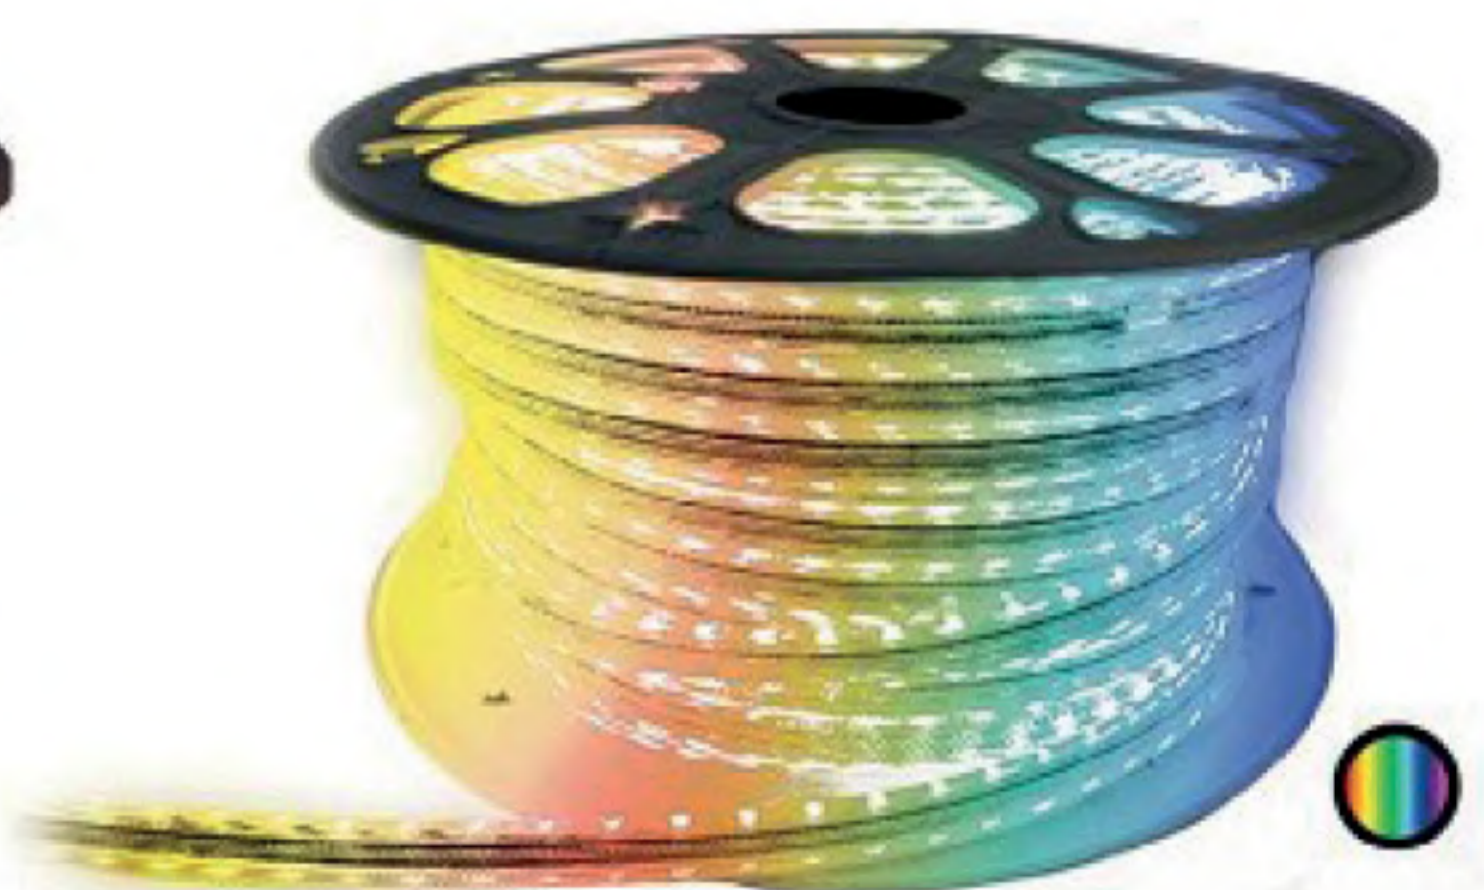

RS-5050-164FT-RGB

MARINE SPORT STRIP LIGHTS & SWITCHES