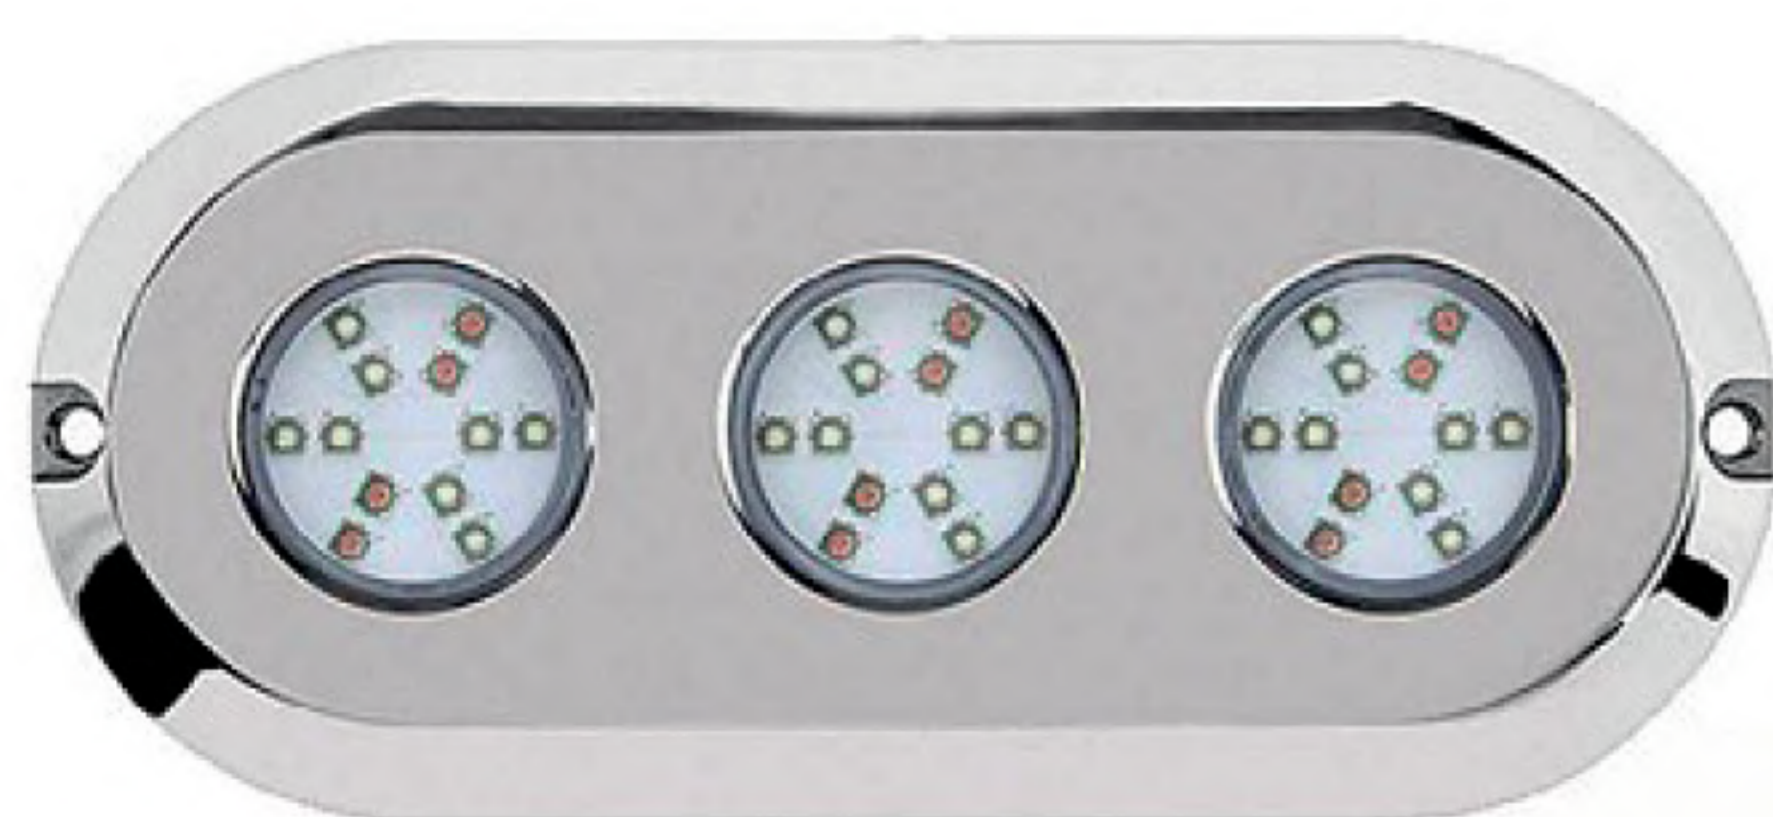

MARINE RATED DUAL ROW LIGHT BARS

LIFETIME WARRANTY

- Two Rows of 3W Emitters
- IP68 Waterproof Rated
- 9V-32V Range
- 1.9-23.8 Amps
- Combination Flood/Spot Optics
- 50,000 Hour Lifetime
- 6,500 Kelvin Color Temperature
- Super Efficient LED Drivers
- Special optics improve light projection
- Perfect for offroad, emergency, & public use

ONE YEAR WARRANTY

- NEW high intensity RGB LED lighting for a boat from bow to stern
- IP68 waterproof single piece 316 marine grade stainless steel construction
- Compatible with RF (**MSUWRCC12V**) & Bluetooth (**MSUWBTC12V**) controllers

Whether your boat is for relaxing out on the waves or skipping across the water, nothing looks cooler than leaving a colorful light in your wake and at the sides of your boat. The product family includes low profile shrouded deck light pods in black or brushed metal, a range of single, dual, and triple-pod puck style lights for hull or transom mounting, drain plug lights, and both single and dual-pod single row slim wake lights.

MSUWUS30RGB

60W Ultra-Slim 2-Pod LED
Underwater Light (RGB Multi-Color)

PUCK STYLE UNDERWATER LIGHTS

MSUWL60RGB

60W Puck Style 1-Pod LED
Underwater Light (RGB Multi-Color)

MSUWL120RGB

120W Puck Style 2-Pod LED
Underwater Light (RGB Multi-Color)