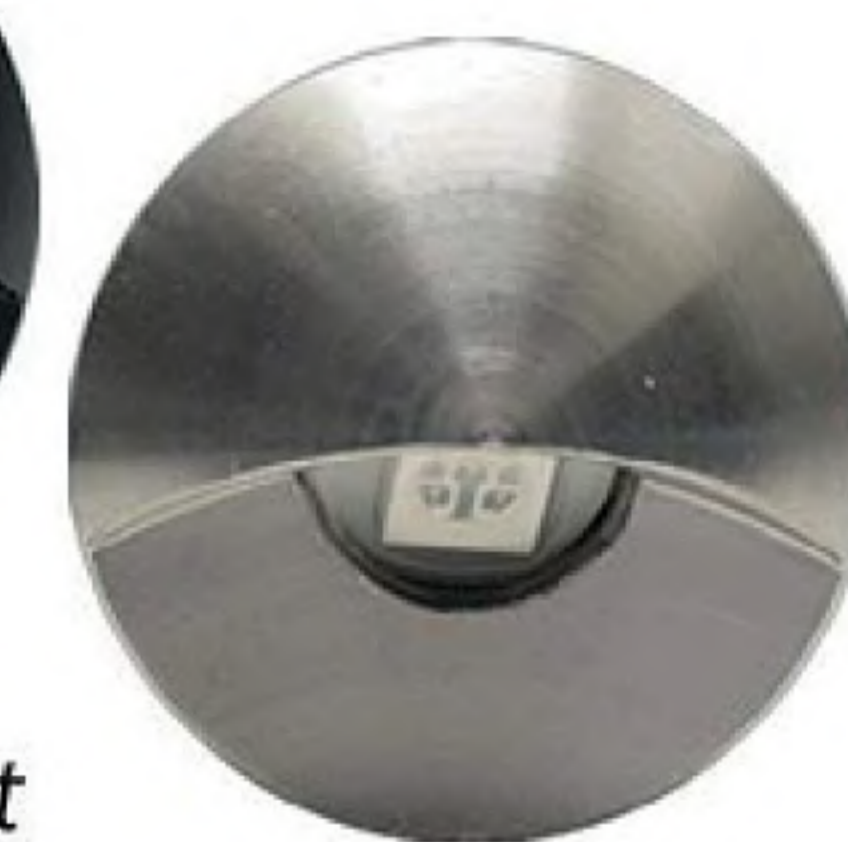

MSUWL180RGB

180W Puck Style 3-Pod LED
Underwater Light (RGB Multi-Color)

DOWNWARD BEVELED DECK LIGHTS

MSDLBCW

LED Downward Beveled Deck Light
Black Casing (White)

MSDLSSB

LED Downward Beveled Deck Light
Stainless Steel Casing (Blue)