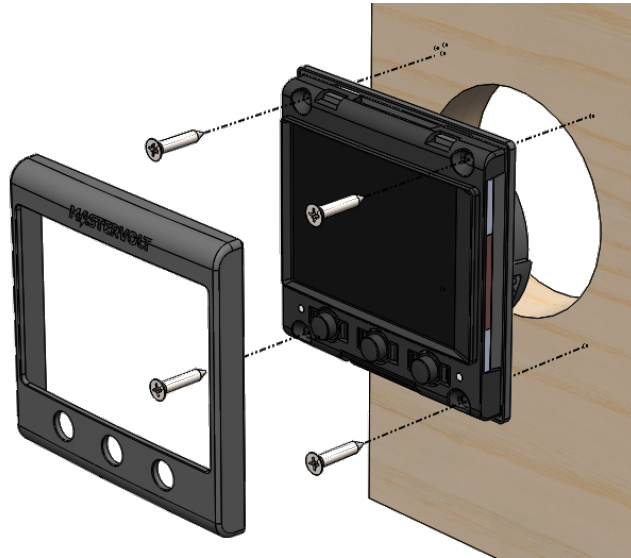

Panel mounting:

Blue Sea Systems – Custom 360 bezel mounting: