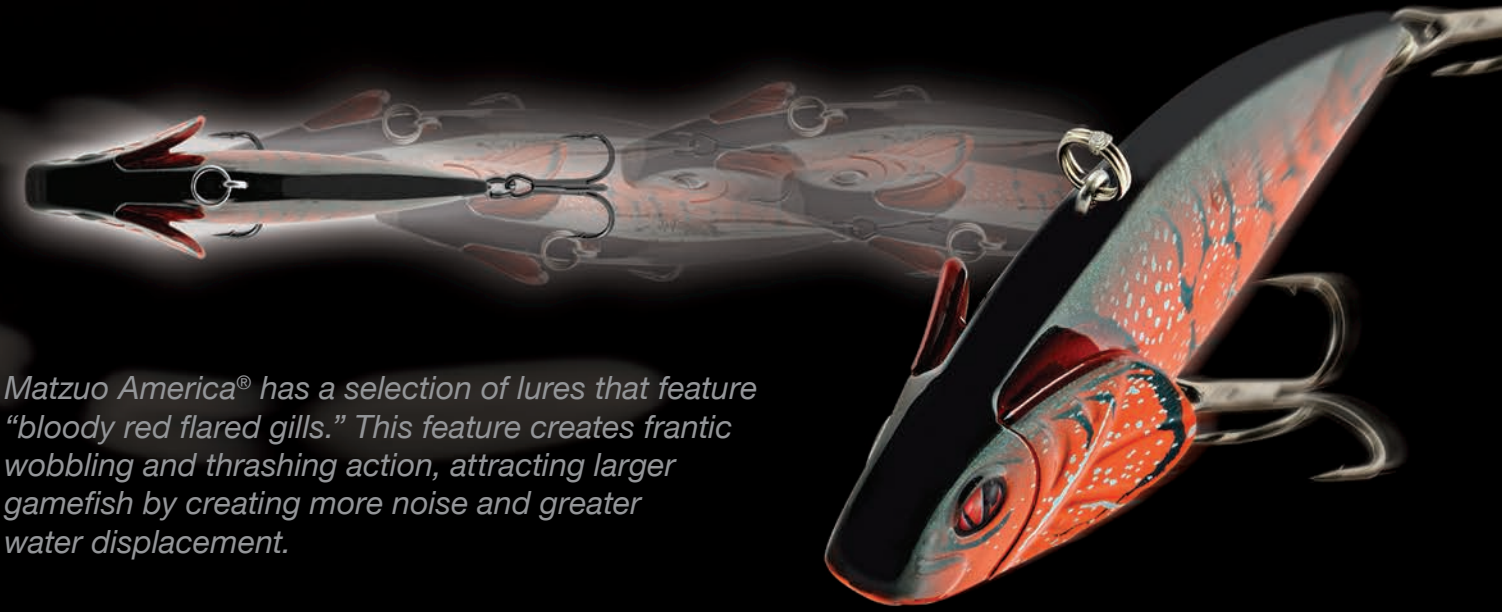

PRODUCT CATALOG
LURES | HOOKS | RIGS

**Innovation.
Technology.
Passion.**

Matzuo America® is committed to continuous product improvement and innovation. Our success could not be achieved without the efforts of our passionate development team made up of dedicated, hard-core anglers, pro staff, engineers and product designers who work tirelessly to produce the most innovative and cost effective fishing products on the market today. The key factor in fulfilling the Matzuo America® brand promise is to provide tournament quality tackle at an unparalleled value.

Matzuo America® has a selection of lures that feature "bloody red flared gills." This feature creates frantic wobbling and thrashing action, attracting larger gamefish by creating more noise and greater water displacement.