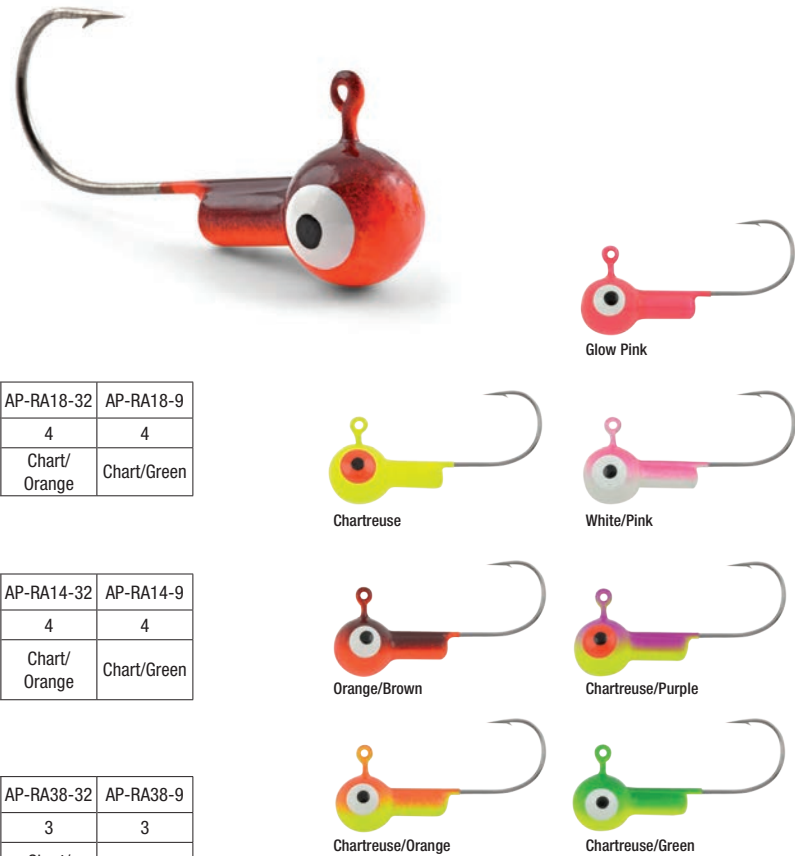

INSIDE TUBE JIGHEAD

Perfect for rigging all mini-tubes. Inside tube rigging style, super sharp gold jig hooks.

1/32oz (.88g)		1/16oz (1.77g)	
MODEL	APTJH132-10	MODEL	APTJH116-10
HOOK	#2	HOOK	#2
QTY	10	QTY	10
COLOR	Gold	COLOR	Gold

SALTY MINI TUBE

Super soft, brilliant colors, lively tails. Salt added for fish attraction.

1.5" (3.8cm)										
MODEL	APMT15-73	APMT15-16	APMT15-1	APMT15-36	APMT15-25	APMT15-52	APMT15-67	APMT15-75	APMT15-6	APMT15-314
QTY	10	10	10	10	10	10	10	10	10	10
COLOR	Pearl	Chart Glitter/Chart	Red Gitr/White	Red Gitr/Chart Gitr	Black Red Gitr/Chart Gitr	Yellow/Pearl	Pink/Pearl	Blue Glitter/White	Orange/Chart Gitr	Pink/Chart Gitr

RIGGED MINI TUBE

Pre-rigged. No fuss no hassles or sizing worries. Super soft, brilliant colors, lively tails.

1.5" (3.8cm)						
MODEL	APMT15R-16	APMT15R-36	APMT15R-25	APMT15R-67	APMT15R-1	APMT15R-75
HOOK	#2	#2	#2	#2	#2	#2
QTY	5	5	5	5	5	5
COLOR	Chart Gitr/Chart	Red Gitr/Chart Gitr	Black Rd Gitr/Chart Gitr	Pink/White	Red Gitr/White	Glow

JIGHEADS

RATTLE JIGHEAD

The added rattle helps fish find your bait even in the most stained or murky water! Available in 8 colors and 3 sizes.

1/8oz 3.5g						
MODEL	AP-RA18-14	AP-RA18-22	AP-RA18-27	AP-RA18-28	AP-RA18-32	AP-RA18-9
QTY	4	4	4	4	4	4
COLOR	Chartreuse	Glow Pink	White/Pink	Orange/Brown	Chart/Orange	Chart/Green