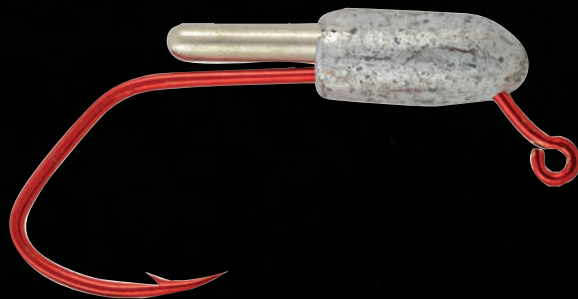

Sickle® RATTLING TUBE JIGHEADS

When a little sound is needed, the Matzuo® Rattling Tube Jighead provides the answer by making all bass tubes doubly effective • Features premium, chemically sharpened Matzuo® red chrome hooks

MODEL	RSJ616	RSJ618	RSJ614	RSJ638
WEIGHT	1/16oz (1.8g)	1/8oz (3.5g)	1/4oz (7.1g)	3/8oz (10.6g)
HOOK	3/0	4/0	5/0	5/0
QTY	5	5	5	5
COLOR	Red Chrome