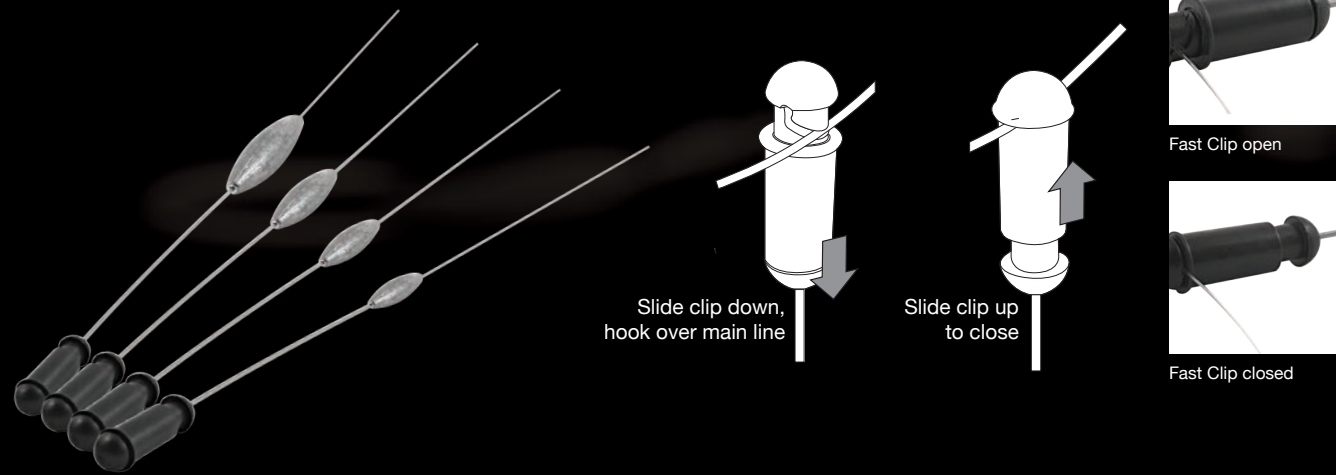

MODEL	230041-
COLOR	Gold
SIZE	16, 14, 12
LENGTH	18"
QTY	6

FLUOROCARBON CIRCLE HOOK SNELL

Matzuo's® Circle Hook Snells feature high quality fluorocarbon leaders that are both super strong and nearly invisible with a heat-treated and chemically-sharpened needle point Matzuo® hook

MODEL	213011-
COLOR	Blk Chrome
SIZE	10, 8, 6, 4, 1, 1/0, 2/0, 3/0
LENGTH	18"
QTY	6

FAST CLIP BOTTOM BOUNCERS

The Fast Clip Bottom Bouncer is the newest concept in bottom bouncer fishing!

- These bottom bouncers make it fast and easy to change weights
- No matter the diameter of your line, the Fast Clip Bouncer continues to slide freely so you feel the fish on your line but the fish doesn't feel the weight of any bouncer
- Slides over jagged rocks, timber or whatever is on the bottom of the water without snagging