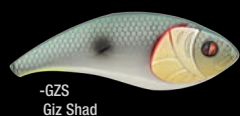

-GZS Giz Shad