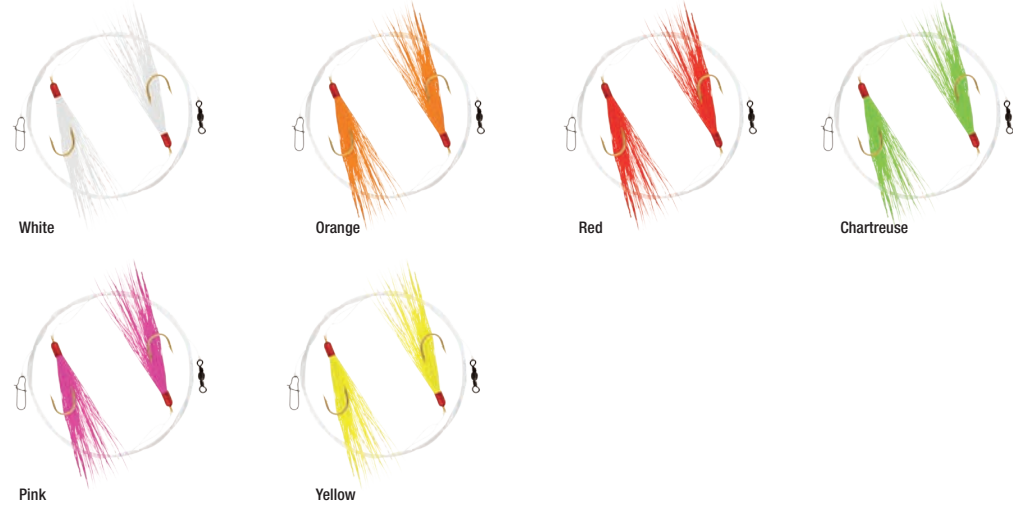

PERCH MARAFLASH RIG

These Marabou and Mylar combinations will flit and flash with the slightest of twitches to your rod. Drive panfish crazy with this new rig! 20" rig length. 8lb monofilament. Available in 6 colors.

MODEL	AP-PMR-8	AP-PMR-11	AP-PMR-13	AP-PMR-14	AP-PMR-30	AP-PMR-52
HOOK	#6	#6	#6	#6	#6	#6
COLOR	White	Orange	Red	Chartreuse	Pink	Yellow

PERCH BEAD RIG

Perch are quite often found schooled up and this bead rig allows anglers to fish multiple depths with multiple hooks. A tremendous rig for any perch angler. 14" rig length. 20lb monofilament. Size #6 Gold Aberdeen Matzuo® hooks. Available in 6 colors.