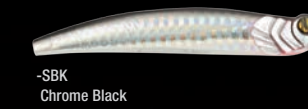

-HDSHD HD Shad