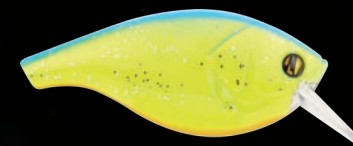

-CHBG Chartreuse Blue Black