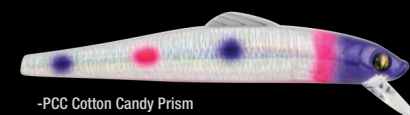

-WPER White Perch

-RPR Royal Perch

-CON Convict

MODEL	TC149	TC148
DIVE DEPTH	6-12' (1.8-3.7m)	8-16' (2.4-4.9m)
HOOK	#6 Treble	#4 Treble
WEIGHT	1/4oz (7.1g)	3/8oz (10.6g)
LENGTH	2 1/2" (6.4cm)	3" (7.6cm)
COLOR	000, BG, FRT, GBOG, GS, HFTR, HST, KSCOP, NWLYE, PD, PR, PUS, SEK, TPR, TRS, LUNA, PKZ, WPER, RPR, CON	

ZANDA SHAD

The next generation of the popular Zander Shad with new dorsal fin • Suspending and Diving body styles

• Highly reflective prism or matte finishes • Super sharp, black nickel treble hooks • The Shallow version suspends in 2-8' depths, while the Deep Diver can get down to 10-24' • Excellent for use in larger lakes, deep weed lines and cover or simply deep trolling