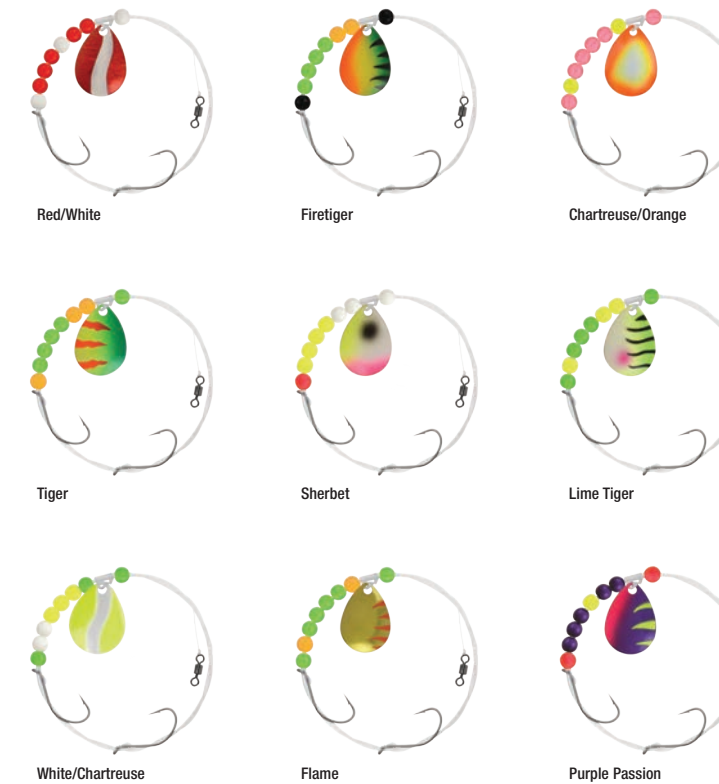

Chartreuse

Pink

White/Pink

Chartreuse/Orange

Chart/Green

SPOONS

LIFELIKE SPOON

Each spoon has a "lifelike" image and flapper tail that are sure to fool the most finicky fish. Available in 6 colors 3 sizes.

Red/White

5 Diamond

Firetiger

Trout

Orange/Black

Chartreuse/Orange

RIGS

WALLEYE A PLUG

Literally hundreds of thousands of walleye have been caught on the "APEX A-Plug", since its introduction in the 90's. Length of leader - 48". 14lb monofilament. Available in 6 colors and 2 sizes.

1.5" (3.8cm)						
MODEL	AP-WAP15-19	AP-WAP15-22	AP-WAP15-3	AP-WAP15-20	AP-WAP15-31	AP-WAP15-32
COLOR	Glow Chartreuse	Glow Pink	Firetiger	Glow Purple	Chartreuse/Orange	Purple/Chartreuse

2" (5cm)						
MODEL	AP-WAP2-19	AP-WAP2-22	AP-WAP2-3	AP-WAP2-20	AP-WAP2-31	AP-WAP2-32
COLOR	Glow Chartreuse	Glow Pink	Firetiger	Glow Purple	Chartreuse/Orange	Purple/Chartreuse

WALLEYE SPIN RIG

These rigs are sold 6 per card, each rig has an individual UPC. A great value for every walleye angler looking for a new spin rig. Length of leader - 48". 14lb monofilament. Available in 9 colors and 2 sizes.