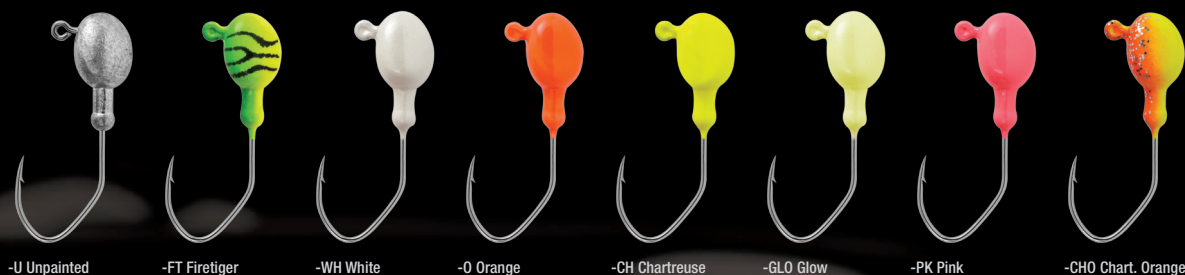

MODEL	MZSJC16	MZSJC18	MZSJC14	MZSJC38
WEIGHT	1/16oz (1.8g)	1/8oz (3.5g)	1/4oz (7.1g)	3/8oz (10.6g)
HOOK	3/0	3/0	4/0	4/0
QTY	5	5	5	5
COLOR	U, FT, WH, O CH, GLO, PK, CHO