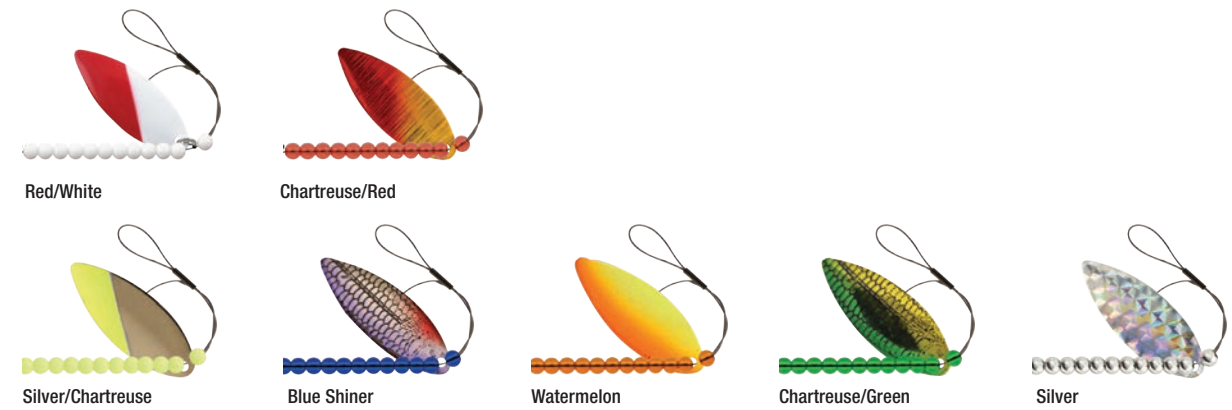

MODEL	AP-CH#3-49	AP-CH#3-50	AP-CH#3-72	AP-CH#3-9	AP-CH#3-3	AP-SCH#3-49	AP-SCH#3-51	AP-SCH#3-6
HOOK	#3	#3	#3	#3	#3	#3	#3	#3
COLOR	Gold	Silver/Green	Chart/Lime	Chart/Green	Firetiger	Gold	Chart/Orange/Black	Chart/Orange

WORM WIGGLER

The flutter spoon rigged with a worm creates a tantalizing meal for any walleye. Typically fished behind snap weights or on lead core line to desired depth. One of the newest, hottest styles on the market today. Length of leader - 7.5". Available in 6 colors.

The long slender willow blade on these rigs provides a tight, fast rotation that really calls fish in. The steel leader is great for areas that have "fish with teeth". Length of steel leader - 10". Available in 11 colors.