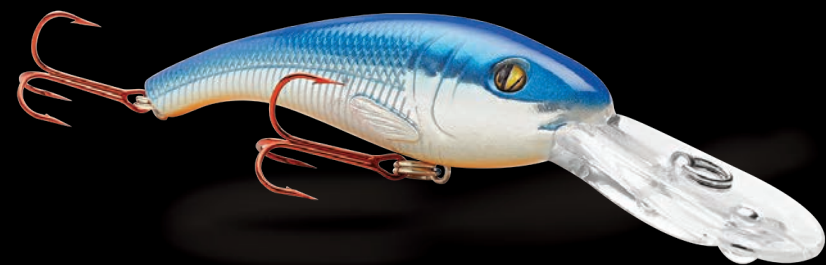

TOURNAMENT CRANK

Stainless steel bearings create high resonating rattle

Deep diver • Resonating stainless steel rattles • Super sharp Matzuo® red chrome treble hooks • Floats at rest

MODEL	TC149	TC148
DIVE DEPTH	6-12' (1.8-3.7m)	8-16' (2.4-4.9m)
HOOK	#6 Treble	#4 Treble
WEIGHT	1/4oz (7.1g)	3/8oz (10.6g)
LENGTH	2 1/2" (6.4cm)	3" (7.6cm)
COLOR	000, BG, FRT, GBOG, GS, HFTR, HST, KSCOP, NWLYE, PD, PR, PUS, SEK, TPR, TRS, LUNA, PKZ, WPER, RPR, CON