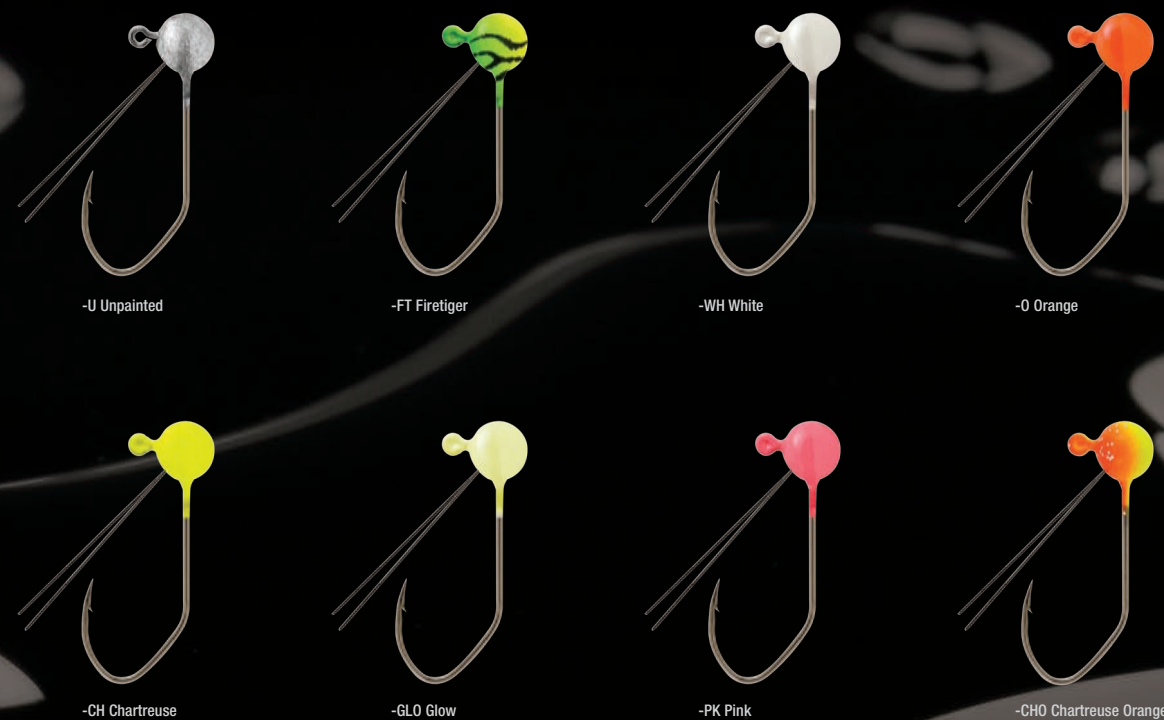

A wide variety of colors and sizes 1/32 to 1 oz in various styles - Stand-up jigs, Round jigs, Round jigs with short Shank Stinger eyelets, Glitter jigs, Rattling jigs, Whirly jigs, Micro-Flet jigs and Tube jigs, painted with high attention to detail. Sold 50 to a box.

Bulk Jig Displays and Bulk Bags are available.

BULK JIG STYLES

COLOR CHART

Sickle® WEEDLESS JIG

Matzuo Sickle® hook technology with improved shorter shank • Titanium Weed guard technology reduces snags, unwanted vegetation and debris • Weed guard is flexible for maximized hook sets • Chip resistant paint with heavy epoxy coating

MODEL	MZSWJ16	MZSWJ18	MZSWJ14
WEIGHT	1/16oz (1.8g)	1/8oz (3.5g)	3/16oz (5.3g)
HOOK	3/0	3/0	4/0
QTY	5	5	5
COLOR	CH, FT, WH, O, CH, GLO, PK, CHO		

Sickle® CUTTER JIGHEADS

Economic, Current Cutter jighead design to cut through strong current • Chemically sharpened black nickel Matzuo Sickle® hook
 • Chip resistant paint with heavy epoxy coating