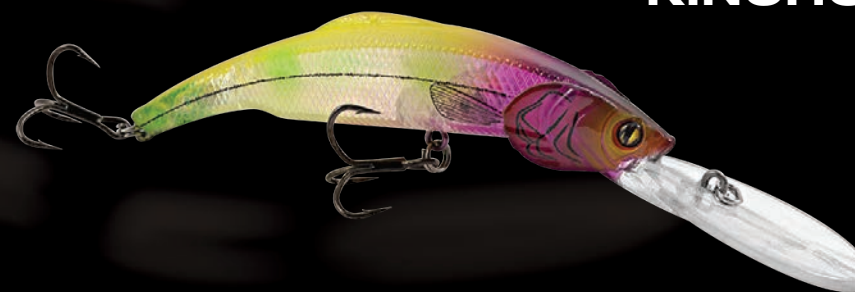

KINCHOU MINNOW

Perfectly balanced • Floats at rest • Chambered body • Resonating stainless steel rattles
• Super sharp Matzuo® black nickel Angle Grip treble hooks