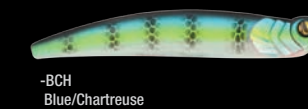

Realistic flared "bloody red" gills

W
TUNGSTEN
74 183.84

Tungsten weighted for precise action & longer casts

-001 Sexy Shad

-167LC Ghost

-BCH Blue/Chartreuse

-BMGC Black Magic

-HDSHD HD Shad