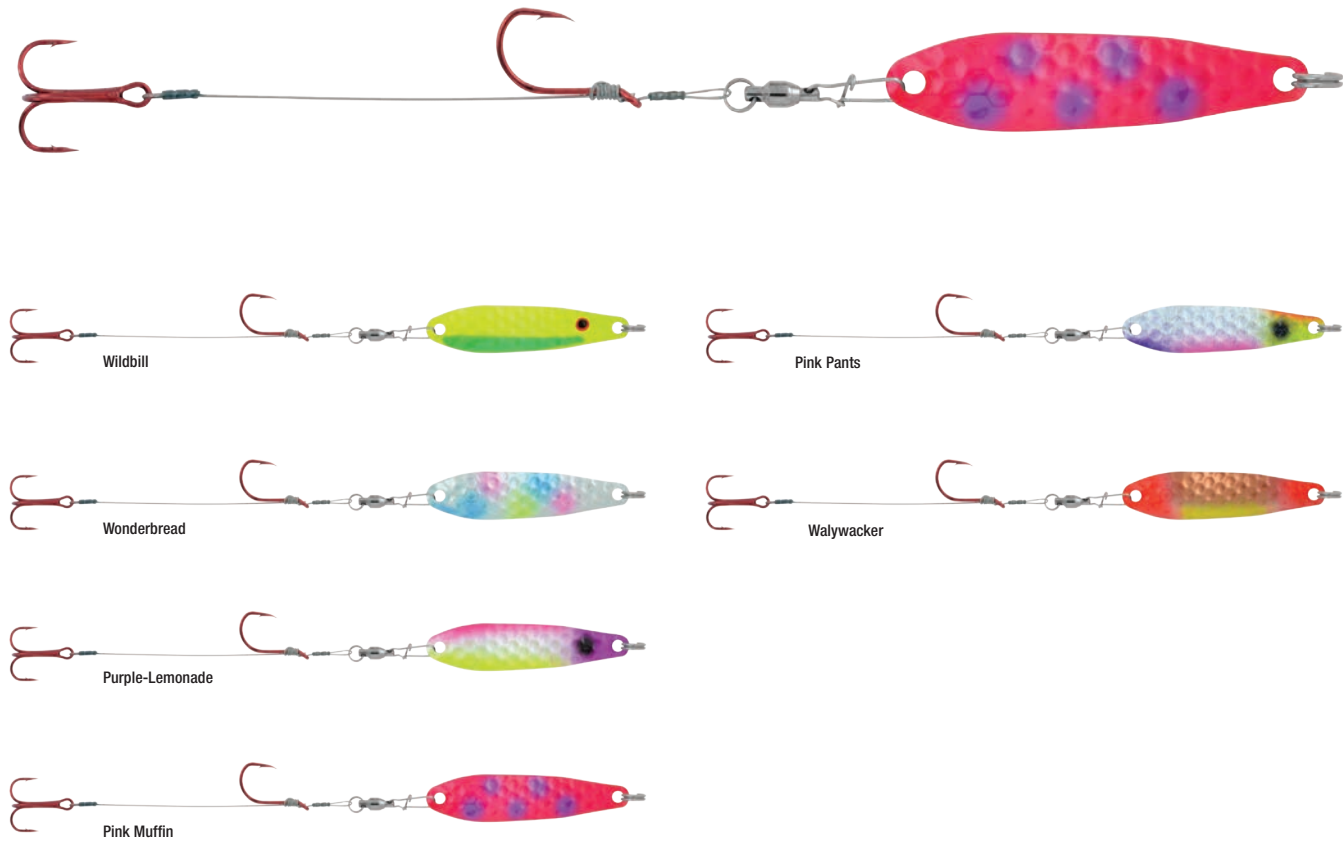

MODEL	AP-PMR-8	AP-PMR-11	AP-PMR-13	AP-PMR-14	AP-PMR-30	AP-PMR-52
HOOK	#6	#6	#6	#6	#6	#6
COLOR	White	Orange	Red	Chartreuse	Pink	Yellow

PERCH BEAD RIG

Perch are quite often found schooled up and this bead rig allows anglers to fish multiple depths with multiple hooks. A tremendous rig for any perch angler. 14" rig length. 20lb monofilament. Size #6 Gold Aberdeen Matzuo® hooks. Available in 6 colors.

MODEL	AP-PBR-9	AP-PMR-11	AP-PMR-13	AP-PMR-14	AP-PMR-30	AP-PMR-52
HOOK	#6	#6	#6	#6	#6	#6
COLOR	Chart/Green	Orange	Purple	Red	Glow White	Yellow/Chart

COLORADO STEEL / MONO RIG

Colorado Mono rigs come 2 per pack and are available in 4 colors. Colorado Steel rigs come 1 per pack and are available in 4 colors. Length of steel leader - 10".

WORM WIGGLER

The flutter spoon rigged with a worm creates a tantalizing meal for any walleye. Typically fished behind snap weights or on lead core line to desired depth. One of the newest, hottest styles on the market today. Length of leader - 7.5". Available in 6 colors.