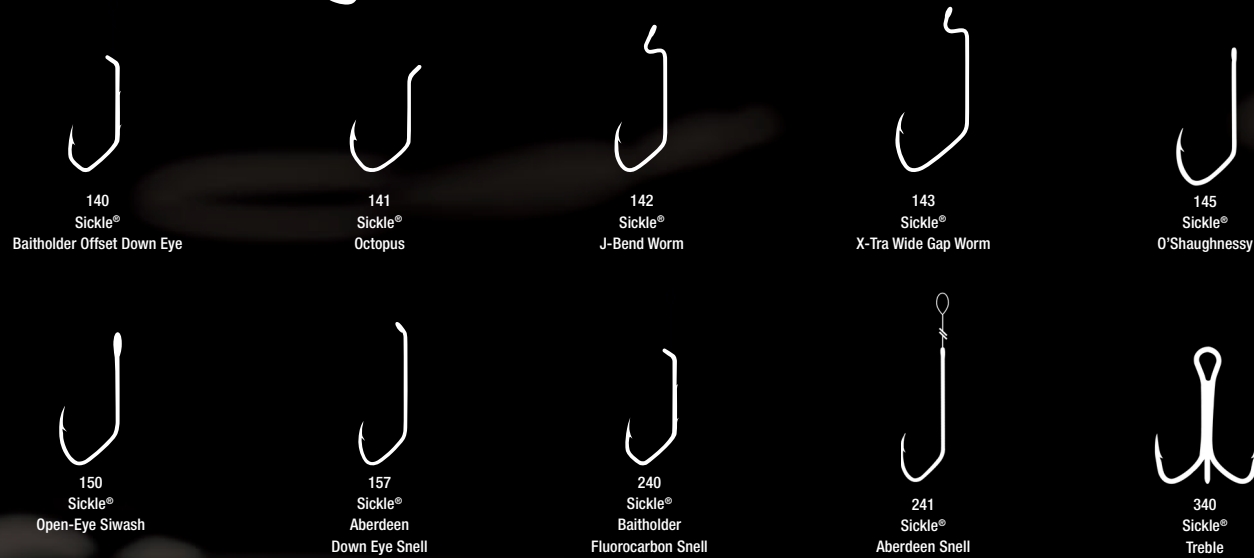

From the tournament-winning Rip-N-Roll™ to the massively popular Sickle®, Matzuo® hooks are precisely engineered, chemically sharpened and feature micro-calibrated strength bends.

Sickle® ADVANTAGE™

Matzuo Sickle® hooks have an extended quick-penetrating point as well as a 45° angle that locks into fish and keeps them on.

STRENGTH BEND

Ordinary hooks have a constant curve shape like the letter “U.” Under strain, this curve straightens more easily than the Sickle® Hook’s “strength bend.” Because of this the Sickle® hook can be produced from a finer wire, yet remain as strong or stronger than common hooks. Finer wire allows faster penetration when setting the hook, so this is the key to one of the Sickle hook’s unique advantages.

ANGLE BEND

The acute “angle bend” below the hook point holds a fighting fish more firmly than regular hooks, vastly reducing “frantic game fish loss.”

Sickle® ADVANTAGE™ HOOK CHART

STANDARD / SPECIALTY

CODE KEY: 133011 - 3/0