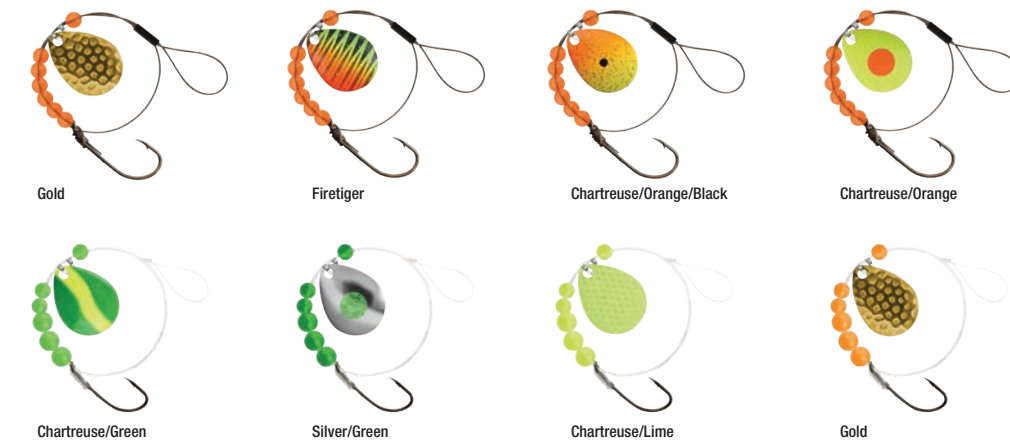

PERCH MARAFLASH RIG

These Marabou and Mylar combinations will flit and flash with the slightest of twitches to your rod. Drive panfish crazy with this new rig! 20" rig length. 8lb monofilament. Available in 6 colors.

MODEL	AP-PMR-8	AP-PMR-11	AP-PMR-13	AP-PMR-14	AP-PMR-30	AP-PMR-52
HOOK	#6	#6	#6	#6	#6	#6
COLOR	White	Orange	Red	Chartreuse	Pink	Yellow

PERCH BEAD RIG

Perch are quite often found schooled up and this bead rig allows anglers to fish multiple depths with multiple hooks. A tremendous rig for any perch angler. 14" rig length. 20lb monofilament. Size #6 Gold Aberdeen Matzuo® hooks. Available in 6 colors.

MODEL	AP-PBR-9	AP-PMR-11	AP-PMR-13	AP-PMR-14	AP-PMR-30	AP-PMR-52
HOOK	#6	#6	#6	#6	#6	#6
COLOR	Chart/Green	Orange	Purple	Red	Glow White	Yellow/Chart

COLORADO STEEL / MONO RIG

Colorado Mono rigs come 2 per pack and are available in 4 colors. Colorado Steel rigs come 1 per pack and are available in 4 colors. Length of steel leader - 10".

WORM WIGGLER

The flutter spoon rigged with a worm creates a tantalizing meal for any walleye. Typically fished behind snap weights or on lead core line to desired depth. One of the newest, hottest styles on the market today. Length of leader - 7.5". Available in 6 colors.