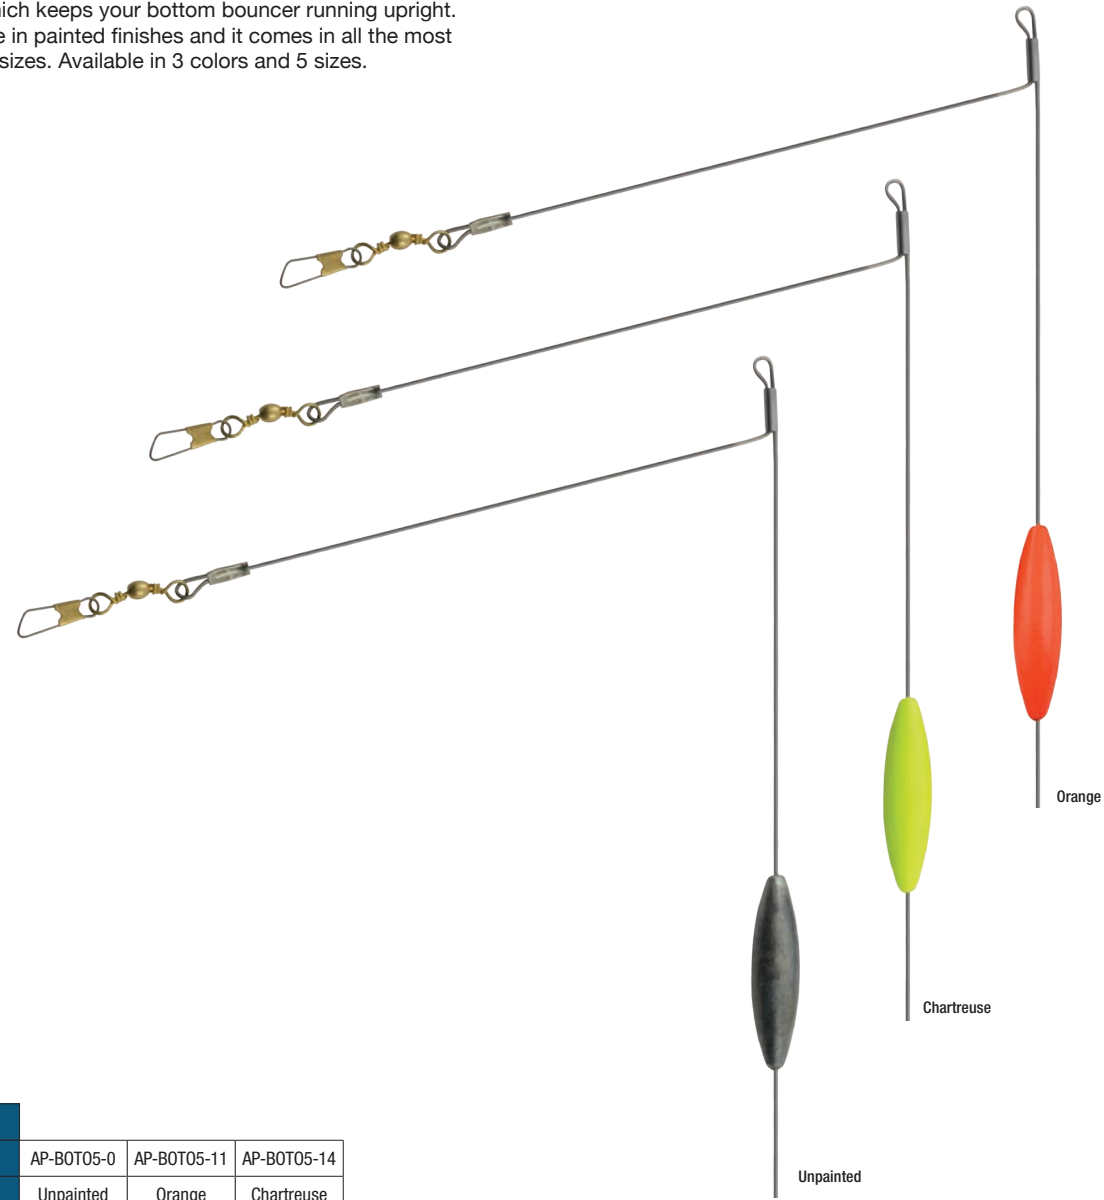

BOTTOM BOUNCER

This is a great bottom bouncer because of its closed attachment loop, which keeps your bottom bouncer running upright. Available in painted finishes and it comes in all the most popular sizes. Available in 3 colors and 5 sizes.

1/2 oz			
MODEL	AP-BOT05-0	AP-BOT05-11	AP-BOT05-14
COLOR	Unpainted	Orange	Chartreuse

3/4 oz			
MODEL	AP-BOT34-0	AP-BOT34-11	AP-BOT34-14
COLOR	Unpainted	Orange	Chartreuse

1 oz			
MODEL	AP-BOT1-0	AP-BOT1-11	AP-BOT1-14
COLOR	Unpainted	Orange	Chartreuse

1 1/2 oz			
MODEL	AP-BOT15-0	AP-BOT15-11	AP-BOT15-14
COLOR	Unpainted	Orange	Chartreuse

2 oz			
MODEL	AP-BOT2-0	AP-BOT2-11	AP-BOT2-14
COLOR	Unpainted	Orange	Chartreuse