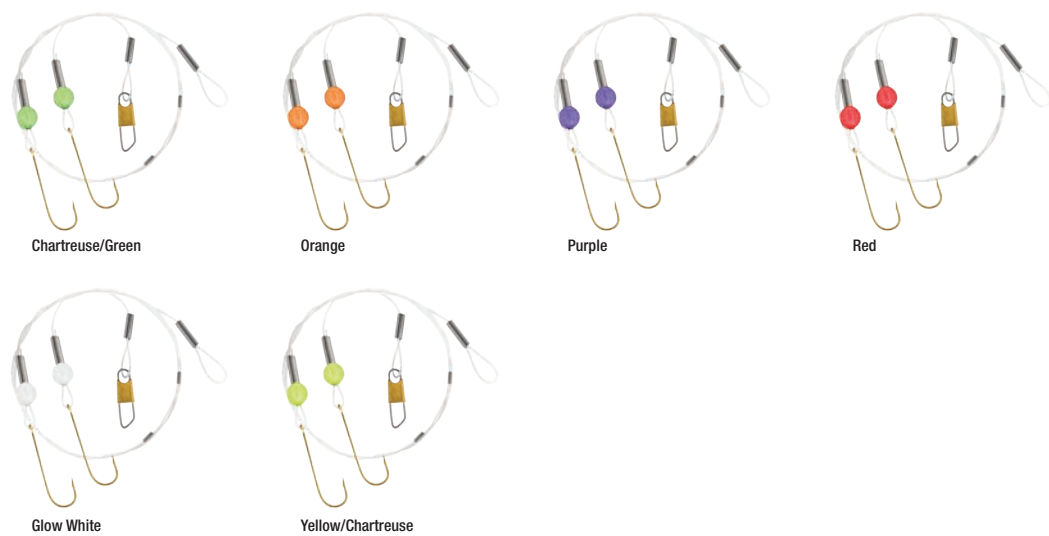

1.5" (3.8cm)						
MODEL	AP-WAP15-19	AP-WAP15-22	AP-WAP15-3	AP-WAP15-20	AP-WAP15-31	AP-WAP15-32
COLOR	Glow Chartreuse	Glow Pink	Firetiger	Glow Purple	Chartreuse/Orange	Purple/Chartreuse

2" (5cm)						
MODEL	AP-WAP2-19	AP-WAP2-22	AP-WAP2-3	AP-WAP2-20	AP-WAP2-31	AP-WAP2-32
COLOR	Glow Chartreuse	Glow Pink	Firetiger	Glow Purple	Chartreuse/Orange	Purple/Chartreuse

PERCH MARAFLASH RIG

These Marabou and Mylar combinations will flit and flash with the slightest of twitches to your rod. Drive panfish crazy with this new rig! 20" rig length. 8lb monofilament. Available in 6 colors.

MODEL	AP-PMR-8	AP-PMR-11	AP-PMR-13	AP-PMR-14	AP-PMR-30	AP-PMR-52
HOOK	#6	#6	#6	#6	#6	#6
COLOR	White	Orange	Red	Chartreuse	Pink	Yellow

PERCH BEAD RIG

Perch are quite often found schooled up and this bead rig allows anglers to fish multiple depths with multiple hooks. A tremendous rig for any perch angler. 14" rig length. 20lb monofilament. Size #6 Gold Aberdeen Matzuo® hooks. Available in 6 colors.

MODEL	AP-PBR-9	AP-PMR-11	AP-PMR-13	AP-PMR-14	AP-PMR-30	AP-PMR-52
HOOK	#6	#6	#6	#6	#6	#6
COLOR	Chart/Green	Orange	Purple	Red	Glow White	Yellow/Chart

COLORADO STEEL / MONO RIG

Colorado Mono rigs come 2 per pack and are available in 4 colors. Colorado Steel rigs come 1 per pack and are available in 4 colors. Length of steel leader - 10".