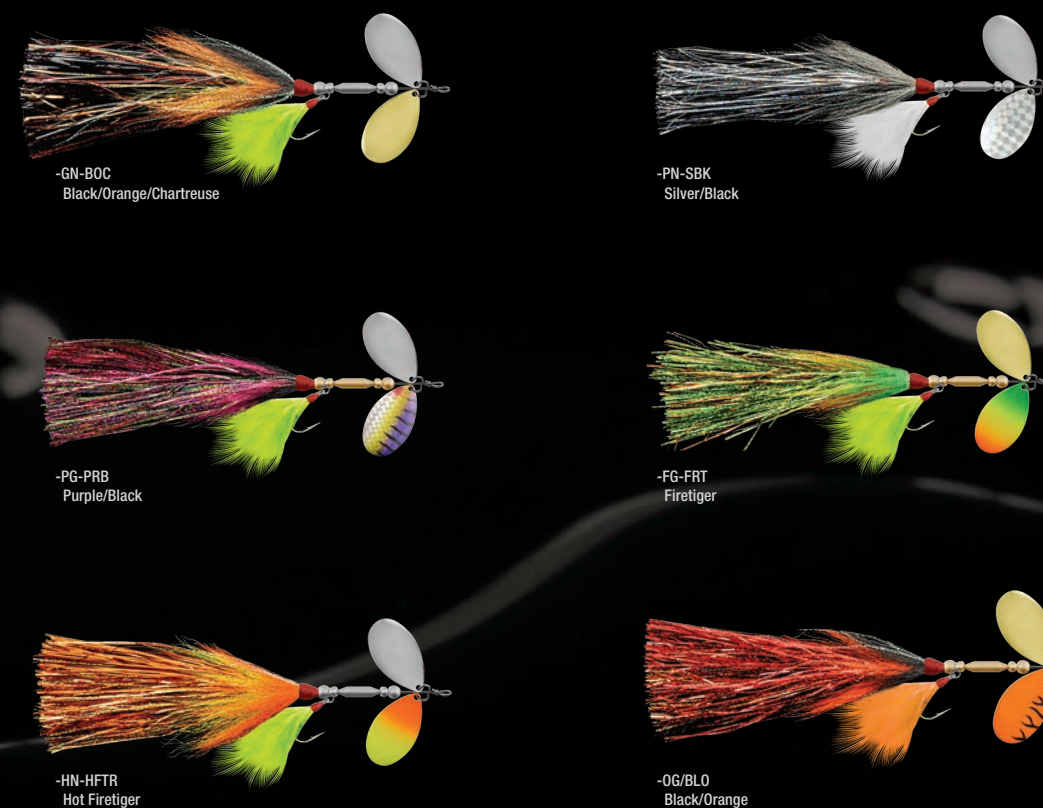

MODEL	MZM25
HOOK	Front #4/0 Rear #8/0
WEIGHT	2.5oz (70.87g)
LENGTH	11" (27.94cm)
COLOR	GN-BOC, PN-SBK, PG-PRB, FG-FRT, HN-HFTR, OG-BLO