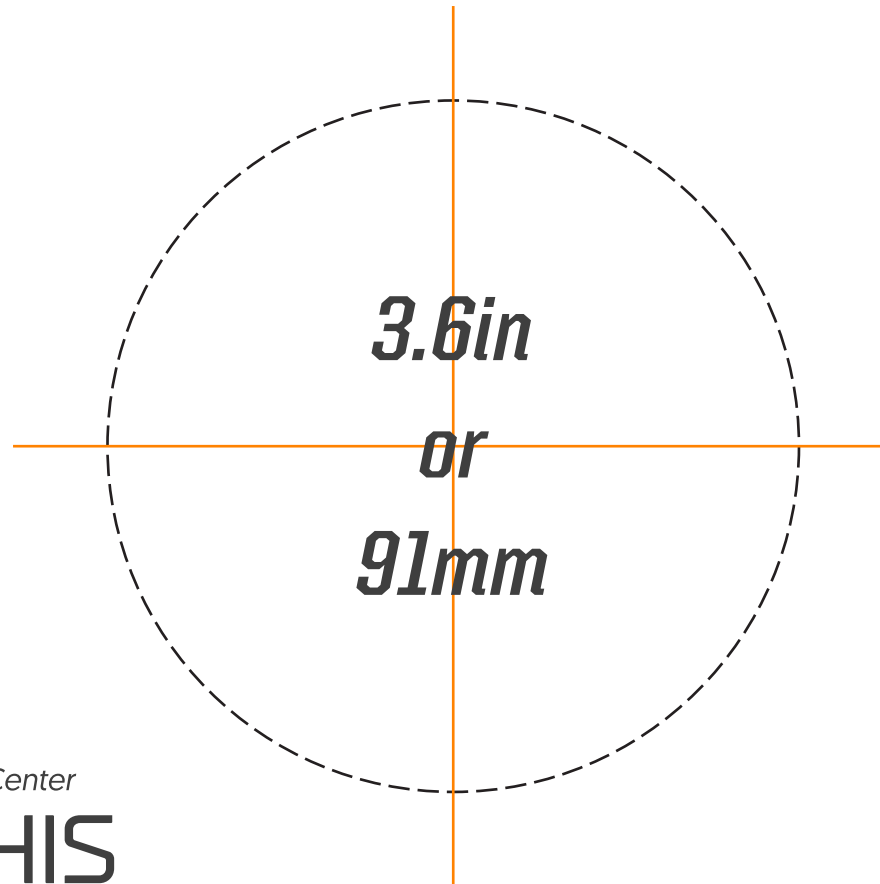

**MEMPHIS**

*CUTOUT TEMPLATE*

**MXA**

MXA1MC  
Gauge Style Media Center

**MEMPHIS  
XTREME AUDIO**

*ESTABLISHED 1965 | MEMPHIS, TN | USA*