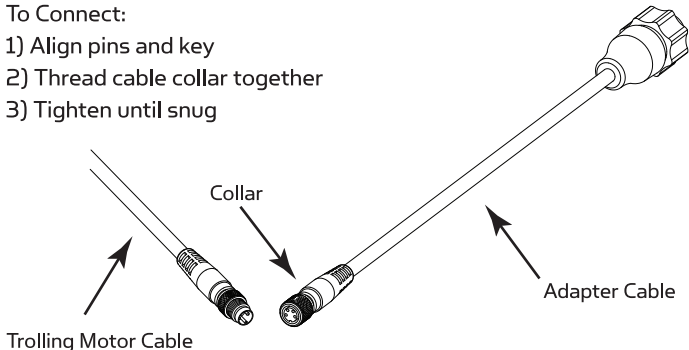

MKR-US2-10

UNIVERSAL SONAR 2 ADAPTER CABLE

To Connect:

- 1) Align pins and key
- 2) Thread cable collar together
- 3) Tighten until snug

[View other marine GPS navigation made by Minn Kota on our website.](#)