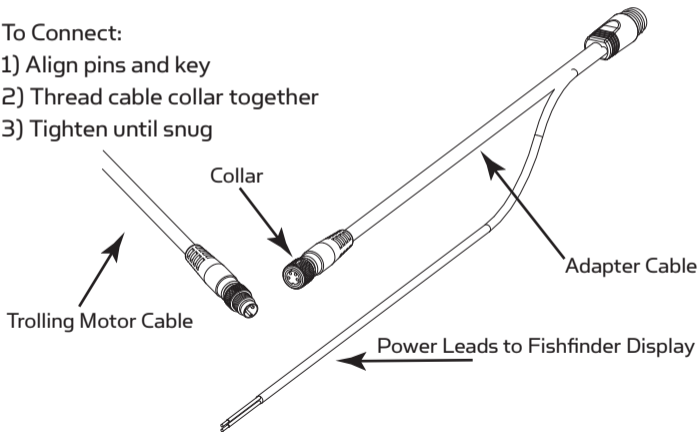

MKR-US2-9

UNIVERSAL SONAR 2 ADAPTER CABLE

To Connect:

- 1) Align pins and key
- 2) Thread cable collar together
- 3) Tighten until snug

Learn more about marine electronics and navigation on our website.