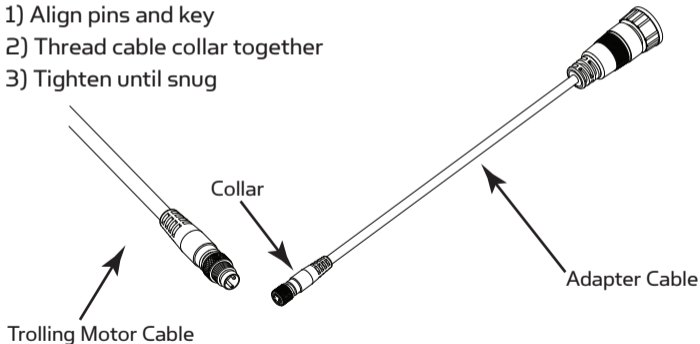

MKR-US2-13

UNIVERSAL SONAR 2 ADAPTER CABLE

To Connect:

- 1) Align pins and key
- 2) Thread cable collar together
- 3) Tighten until snug

Learn more about marine electronics and navigation on our website.