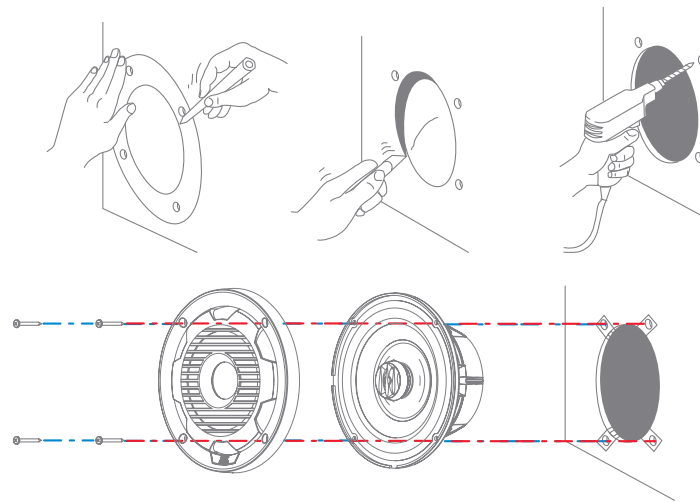

180.00mm Outside of Grille

169.98mm Outside of Speaker Basket

146.60mm Mounting Cutout

WET65

6.5" 2-WAY COAXIAL

WOOFER MOUNTING

MTX RECOMMENDS THAT YOU
HAVE YOUR NEW SPEAKERS
INSTALLED BY AN AUTHORIZED
MTX RETAILER.