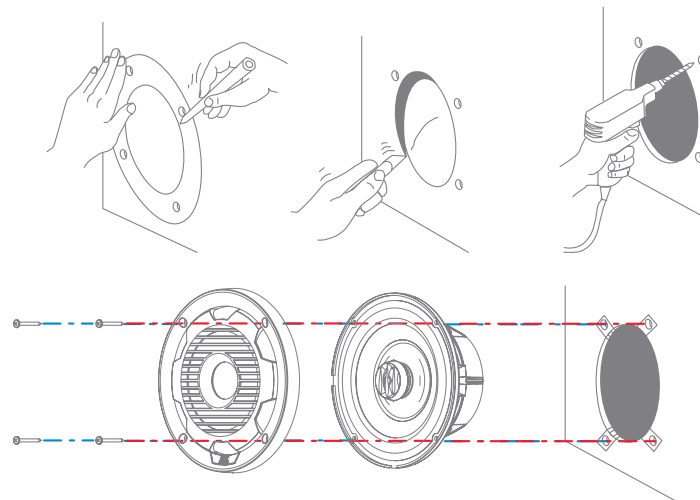

THUNDER

MARINE™

198.00mm Outside of Grille

188.13mm Outside of Speaker Basket

160.00mm Mounting Cutout

WET77

7.7" 2-WAY COAXIAL

WOOFER MOUNTING