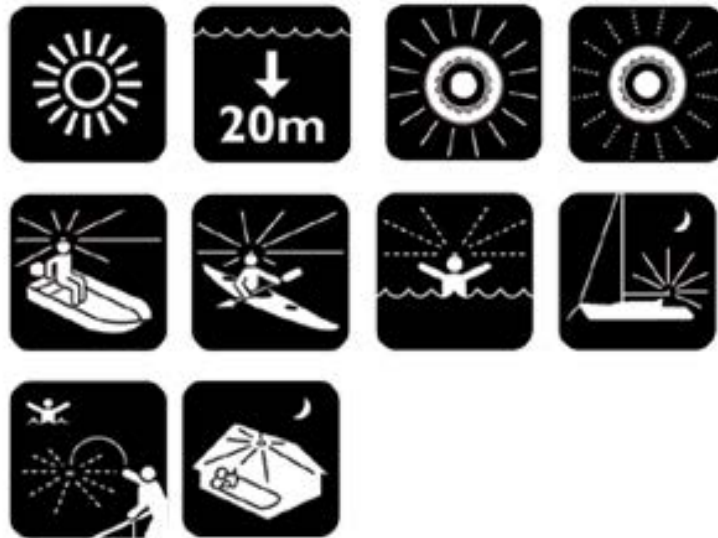

Navilight All RED 360° 2NM w/Navimount base

045	Navilight All RED 360° 2NM w/ Navimount base	7090017580384
-----	--	---------------

Portable All-round RED Navigation light with Navimount base, compatible with Navisafe Navimount system and many GoPro® / Action camera mounts.
The Navilight All RED 360° without the Navimount base can be mounted directly to the 4-piece-pole but also directly to all kind of GoPro® / Action camera mounts.

Technical Specifications:

- 5 Modes: 360°
- Float light facing up
- Submersible to 20m /66ft.
- Corrosion resistant
- Powered by three AAA batteries (not included)
- Size: H = 90 mm, Ø = 68 mm
- Weight (net): 109 g

Modes:

- 16 RED LED 360° Constant lights / 40 - 45hrs
- 16 RED LED 360° Flashing lights / 110 - 115hrs
- 10 RED LED 225° Forward lights / 70 - 75hrs
- 6 RED LED 135° Stern lights / 95-100hrs
- 4 RED LED 360° Dim function / 125-130hrs

Navilight All-round white RB 2NM

The **Navilight All-round white RB 2NM – US Coast Guard approved** for 2 nautical miles is the most versatile light of Navisafes range of battery operated portable navigation lights and includes a 360° All-round light, 225° Masthead light, 135° Sternlight, Flashing light, Anchoring light and a Cabin light. It is battery operated, uses super bright LED light, is water proof, floats and is fully compatible with the RAILBLAZA StarPort Mounting system. RAILBLAZA is a New Zealand based supplier of one of the most versatile and EASY-TO-USE Mounting systems for boats, ATVs, RVs or trailer. The base of the Navi light has the form of a star and will fit directly in many Anchor Winches and Winches as well as to specially designed mountings, such as the **Navisafe RAILBLAZA Sideport**, the **Navisafe RAILBLAZA Starport** and the **Navisafe RAILBLAZA RailMount**.