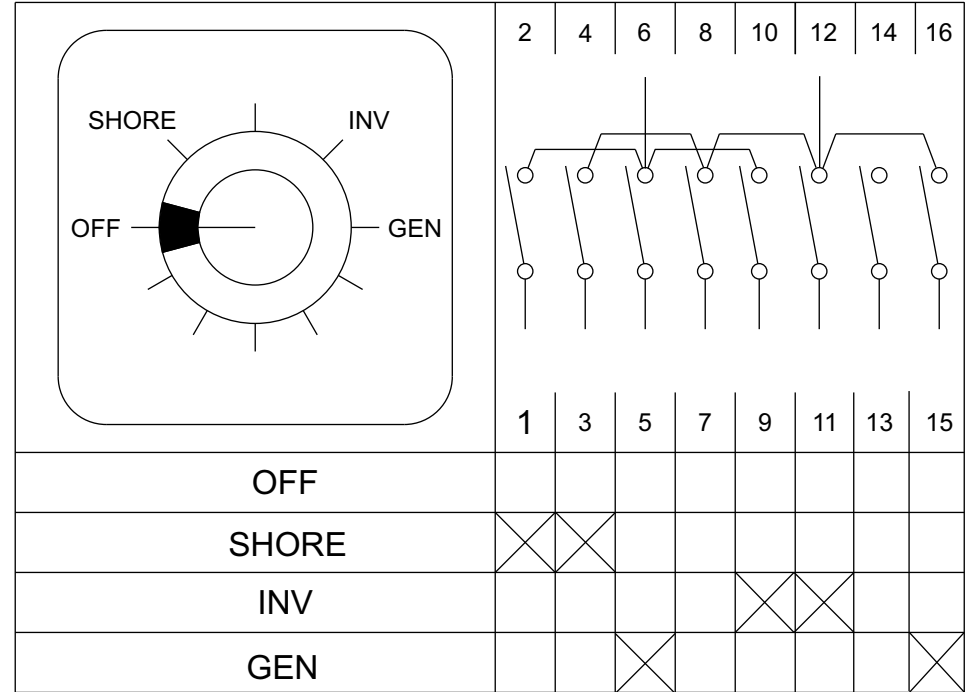

REVISIONS			
REV	DESCRIPTION	DATE	APPROVED
NC	INITIAL RELEASE	12-07-11	

WIRING DIAGRAM

CONTACT CONFIGURATION

SHIP / SHORE SELECTOR WIRING DIAGRAM
 MODEL SS-7.5 INV(Auspicious make only)
 RATED @ 120/240 VAC, 63 AMPS, MAX

NEWMAR

APPROVALS	DATE	WIRING PICTORIAL, SHIP/SHORE SWITCH, MODEL SS-7.5 INV			
DRAWN R. Cortes	12/7/2011				
CHECKED					
ENGR.		SCALE	SIZE	DRAWING NO.	REV.
		NONE	A	14533-0	NC
SHEET 1 OF 1					