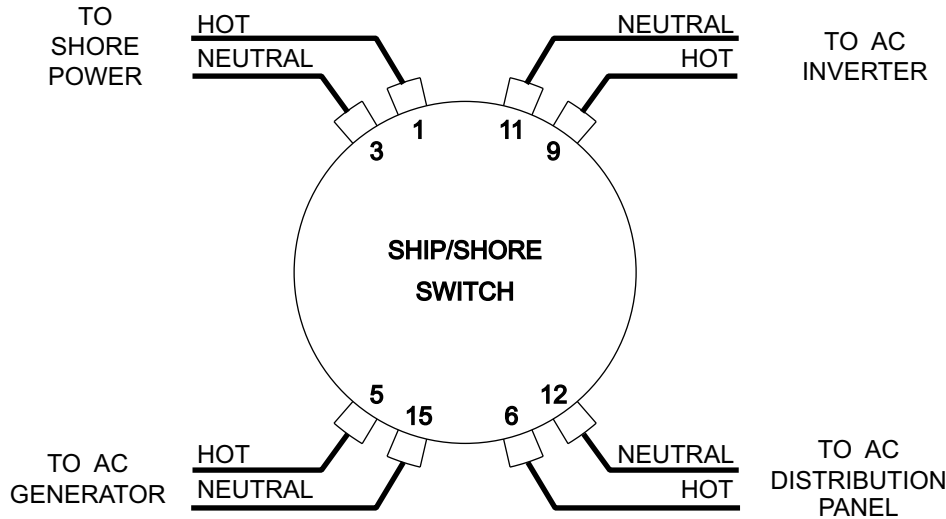

REVISIONS			
REV	DESCRIPTION	DATE	APPROVED
NC	INITIAL RELEASE	12-07-11	

WIRING DIAGRAM

CONTACT CONFIGURATION

SHIP / SHORE SELECTOR WIRING DIAGRAM
 MODEL SS-7.5 INV(Auspicious make only)
 RATED @ 120/240 VAC, 63 AMPS, MAX

NEWMAR

APPROVALS	DATE	WIRING PICTORIAL, SHIP/SHORE SWITCH, MODEL SS-7.5 INV			
DRAWN R. Cortes	12/7/2011				
CHECKED					
ENGR.		SCALE	SIZE	DRAWING NO.	REV.
		NONE	A	14533-0	NC
SHEET 1 OF 1					