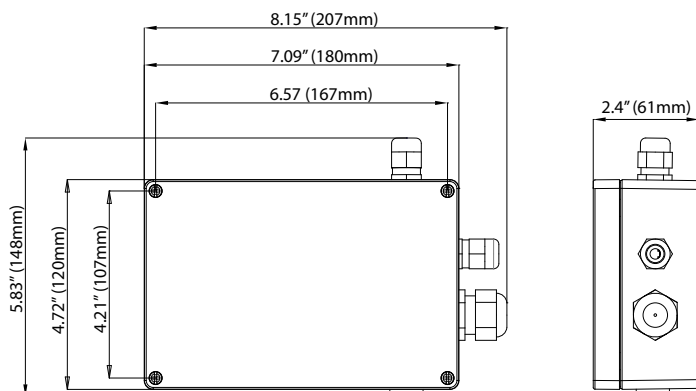

OCEANDMX EXPLORE SERIES

APP SPECIFICATIONS		NO' COLOURS	BRIGHTNESS	SENSITIVITY	SPEED
Mode 1	Static Colour	1	x		
Mode 2	Cycle Colour	4	x		x
Mode 3	Strobe Colour	4	x		x
Mode 4	Audio Mode	3	x	x	
Mode 5	Wave Mode	2	x	x	
Mobile platforms	iOS version 8.1 and above / Android version 4.1 (Jellybean) and above				
Availability	Free download via Google Play / iTunes App Store				
Presets	6x storable scene / colour settings				
Colour Control	Large colour wheel and selected colour indicator				
Help mode	On screen menu information				
Upgrades	Version upgrades available				

OCEANDMX APP FEATURES

- Free download for iOS / Android
- Compatible with OceanLED Explore E6 Colours DMX
- Unlimited Colour Control
- 6 storable presets
- Strobe / dimming / cycle modes
- Dynamic Audio control mode
- Dynamic Motion control mode
- Easy to use menu system

DMX WiFi CONTROLLER

- Dedicated WiFi access point
- IP66 Control Box
- Semi transparent lid
- LED indicators
- 12/24v DC
- Robust polycarbonate design

BOX CONTENTS

- DMX WiFi Controller
- Explore Controller Cable 5m
- Explore Terminator
- Installation Manual

ACCESSORIES	PART
4 Way V DC Power Junction Box	019901
DMX Junction Box	011702
DMX Control cable 5M	011706
DMX Control cable 10M	011707
DMX Control cable 15M	011708

TECHNICAL DMX WiFi CONTROLLER

Supply Voltage	12/24v DC
Input Current	0.3A Max input
DMX Output	1x DMX 512 Output
Power indication	LED power on/off indicator
Audio input	Cable glands. Push and fit terminals
WiFi	On-board WiFi access point or connect to existing etwork
Rating	IP66
Firmware	Upgradeable

PHYSICAL DMX WiFi CONTROLLER

Total weight	0.48kg (1.06 lbs)
Extension cable length (standard)	9.84' (3m)
Material	Robust polycarbonate with semi transparent lid

Shop for quality OceanLED products on our website.

Learn more about marine lighting we have.