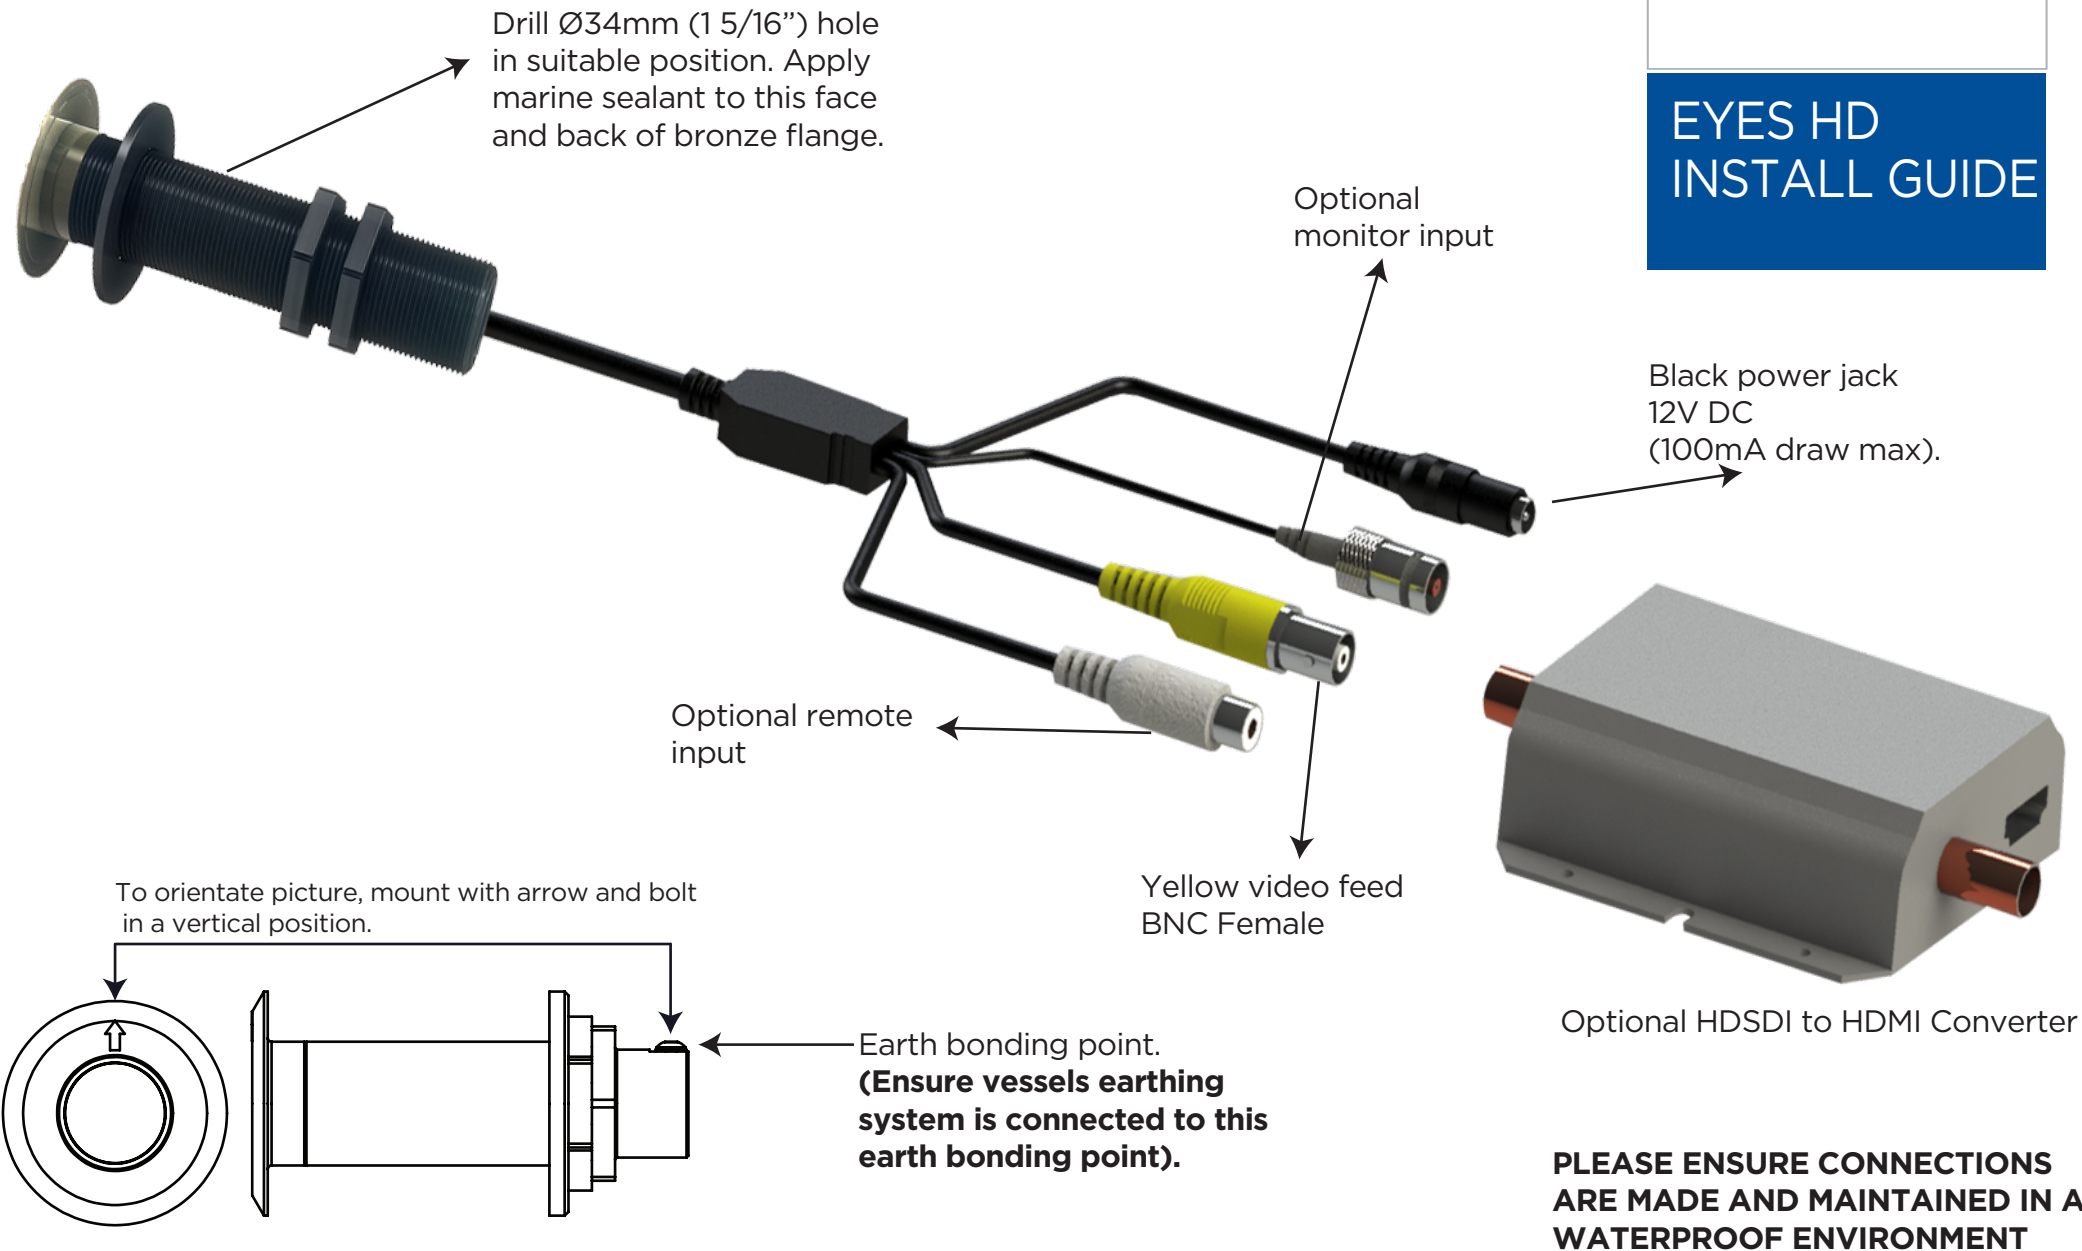

OceanLED Marine  
Product Support

# EYES HD INSTALL GUIDE

**PLEASE ENSURE CONNECTIONS ARE MADE AND MAINTAINED IN A WATERPROOF ENVIRONMENT**

Discover other marine lighting on our website.