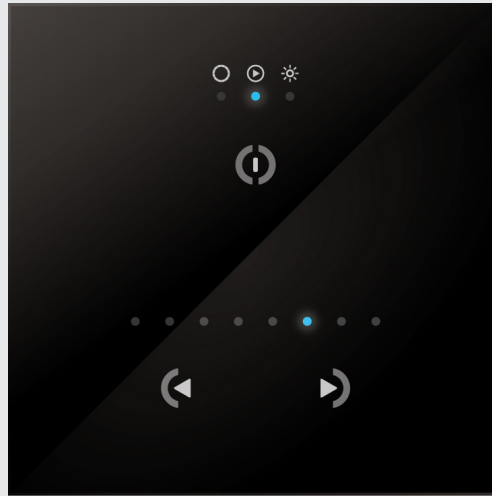

DMX TOUCH PANEL

PRO SERIES / ALLURE

Touch sensitive, intelligent control of your Pro Series HD lights with up to 24 dynamic / static scenes.

KEY FEATURES

Colours Control

Touch Sensitive

Dynamic Scenes

PART#

DMX Touch Panel
001-500596

Compatible with OceanLED Pro Series HD Colours and Allure Colours.

For WiFi control, see the DMX WiFi Touch Panel Controller.

DMX Touch Panel Controller lets you control the colour of your underwater lights at the touch of a button. This touch sensitive intelligent control keypad enables the user to select from Red, Green, Blue, White or scroll modes.

Compatible with OceanLED Allure Colours / Pro Series HD Colours models via DMX 512

INTELLIGENT CONTROL

Touch sensitive intelligent control keypad for ease of use.

PRE PROGRAMMED SCENES

Select from Red, Green, Blue, White or scroll modes.

FULL RGBW CONTROL

Full RGBW control through a touch sensitive display. Programmable through the included USB cable and control software.

EASY TO USE

3 touch sensitive buttons (on/off/mode, previous, next)