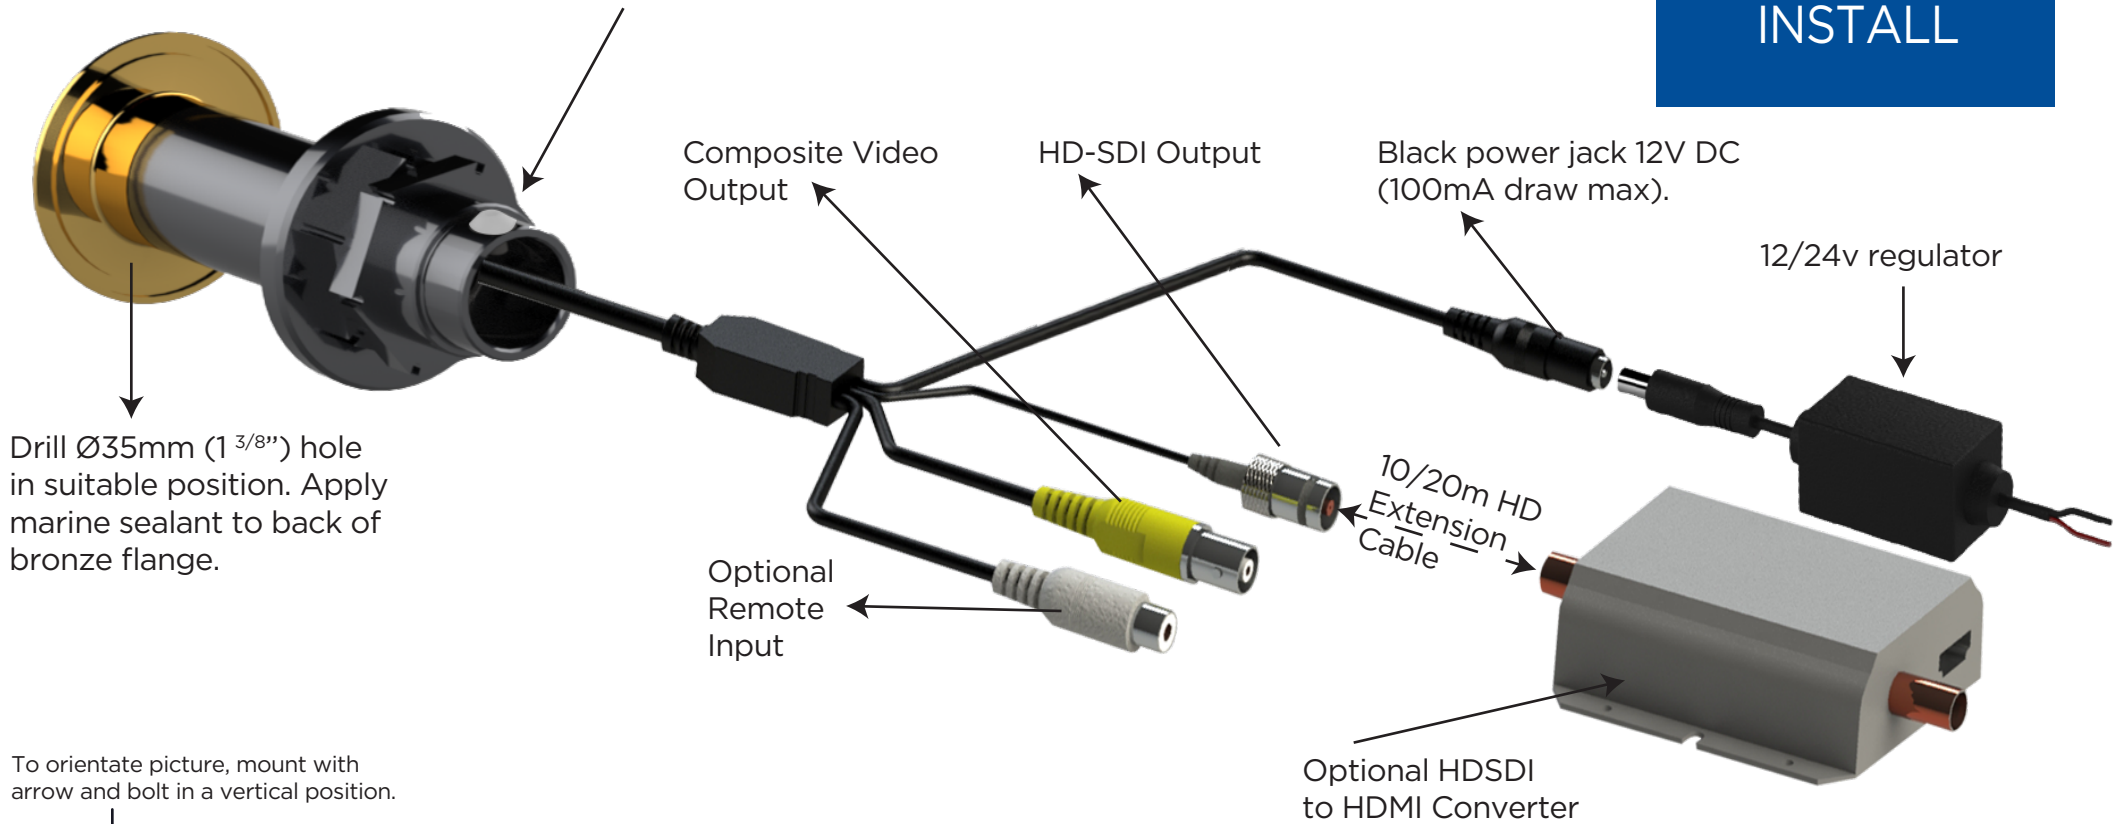

# EYES HD GEN2 INSTALL

Earth bonding point.  
**Ensure vessels cathodic protection system is connected to this earth bonding point.**

To orientate picture, mount with arrow and bolt in a vertical position.

**Ensure vessels cathodic protection system is connected to this earth bonding point.**

**PLEASE ENSURE CONNECTIONS ARE MADE AND MAINTAINED IN A WATERPROOF ENVIRONMENT**