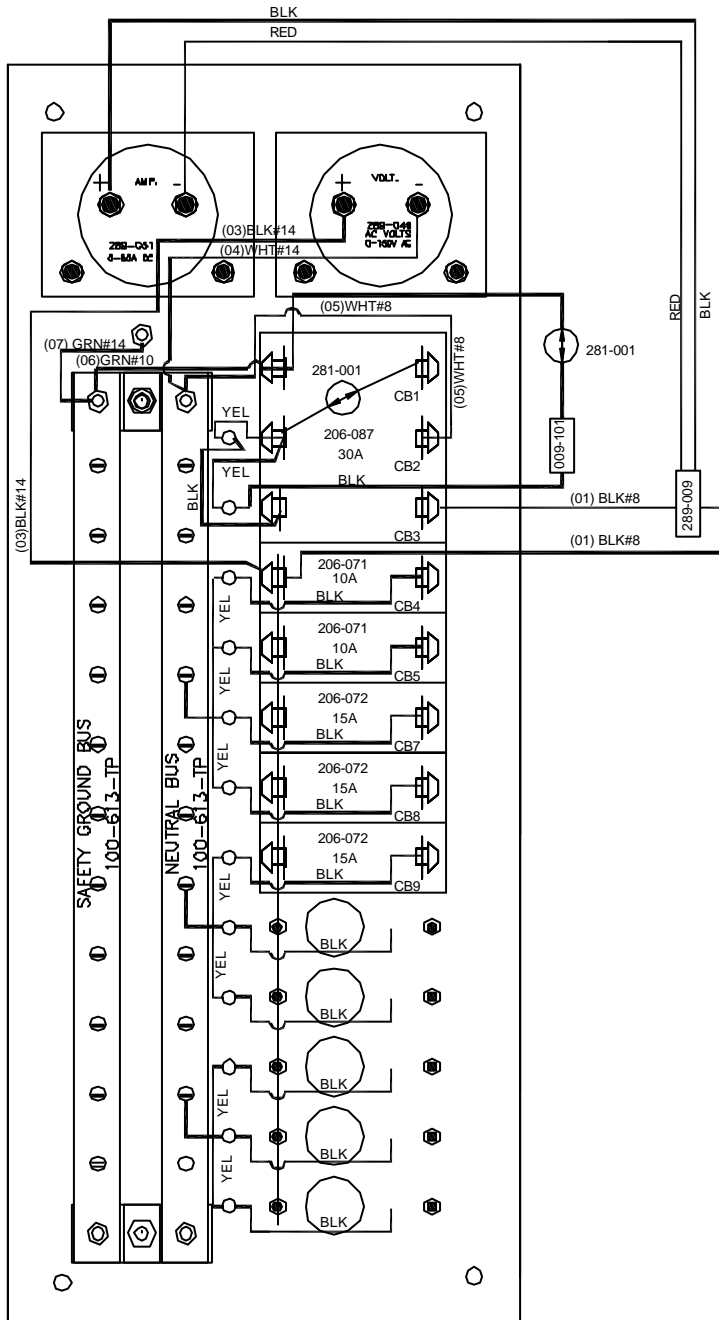

REV				DESCRIPTION				ESN	BY	DATE
3				CURRENT TRANSFORMER CHANGED FROM 288-092 TO 289-009						10/11/06

Learn more about electrical distribution on our website.

NOTES		<b>PANELTRONICS</b>	
MATERIAL		REAR VIEW 120VAC SYSTEM	
DRAWN BY NA	DATE 11/9/2000	CUSTOMER CATALOGUE	
SHEET 2 of 3	SCALE 1:1	SIZE B	DRAWING # 9972320
			REV 5