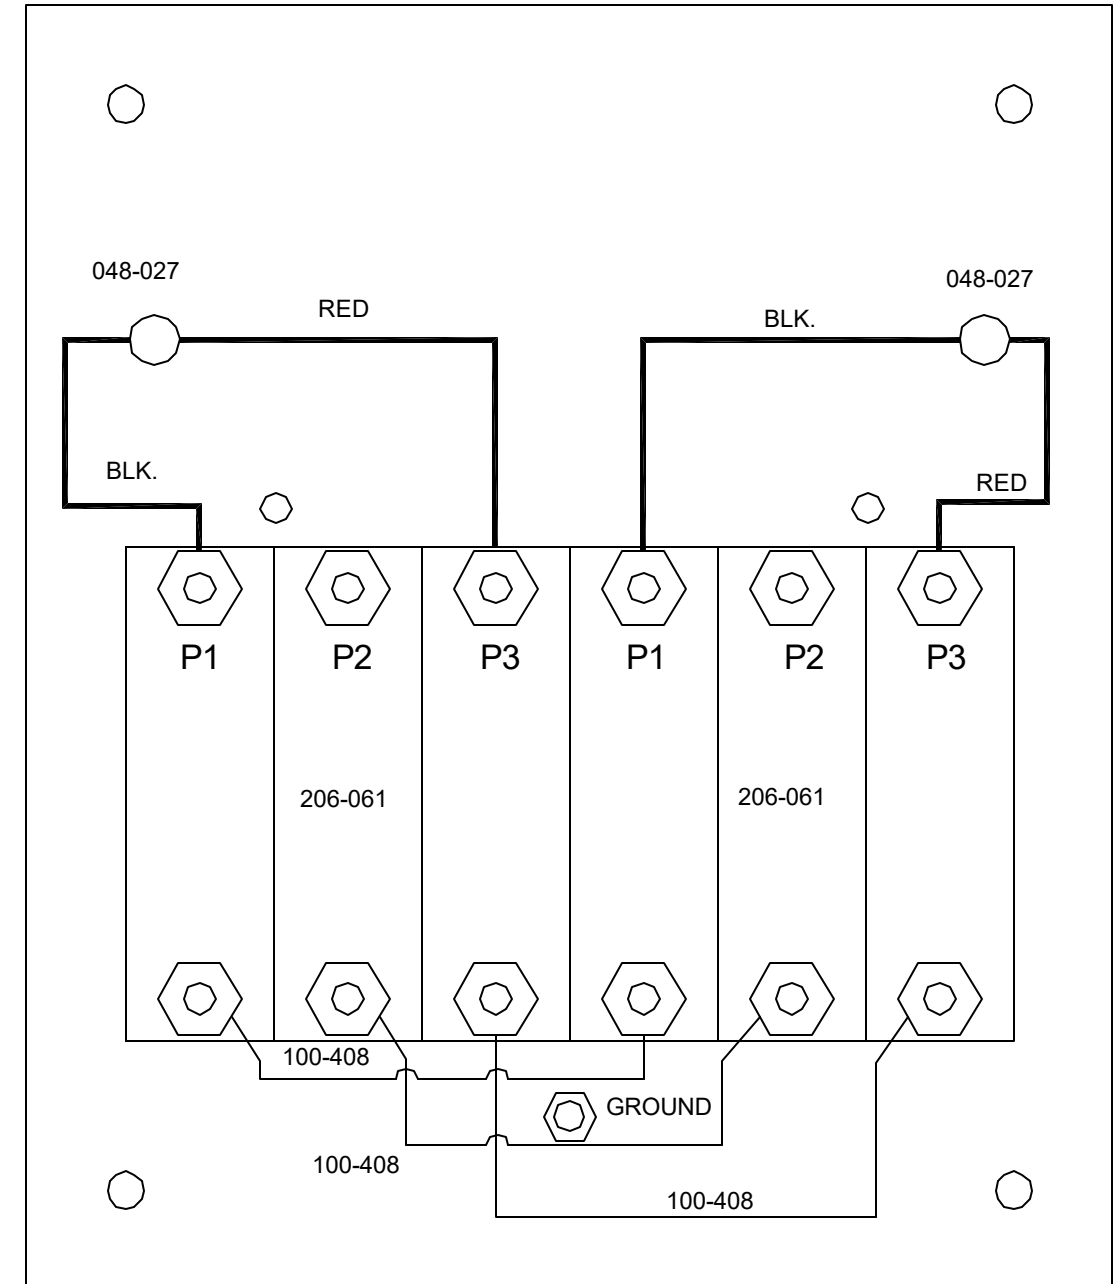

REAR VIEW

Learn more about electrical distribution on our website.

EXCLUSIVE PROPERTY OF PANELTRONICS, INC. NOT FOR RELEASE WITHOUT PROPER WRITTEN AUTHORIZATION THIS DOCUMENT DISCLOSES INFORMATION WHICH PANELTRONICS INCORPORATED HAS PROPRIETARY RIGHTS	
Notes:	
Drawn By: TP	Date: 09/25/00
Revised By: NA	Date: 11/09/00
Series/Model:	Item:

PANELTRONICS

**240 V AC
SOURCE SELECTOR**

Sheet: 1 of 1	Scale: 1:1	Size: B	DWG/Part #: 9972321	Rev: 0