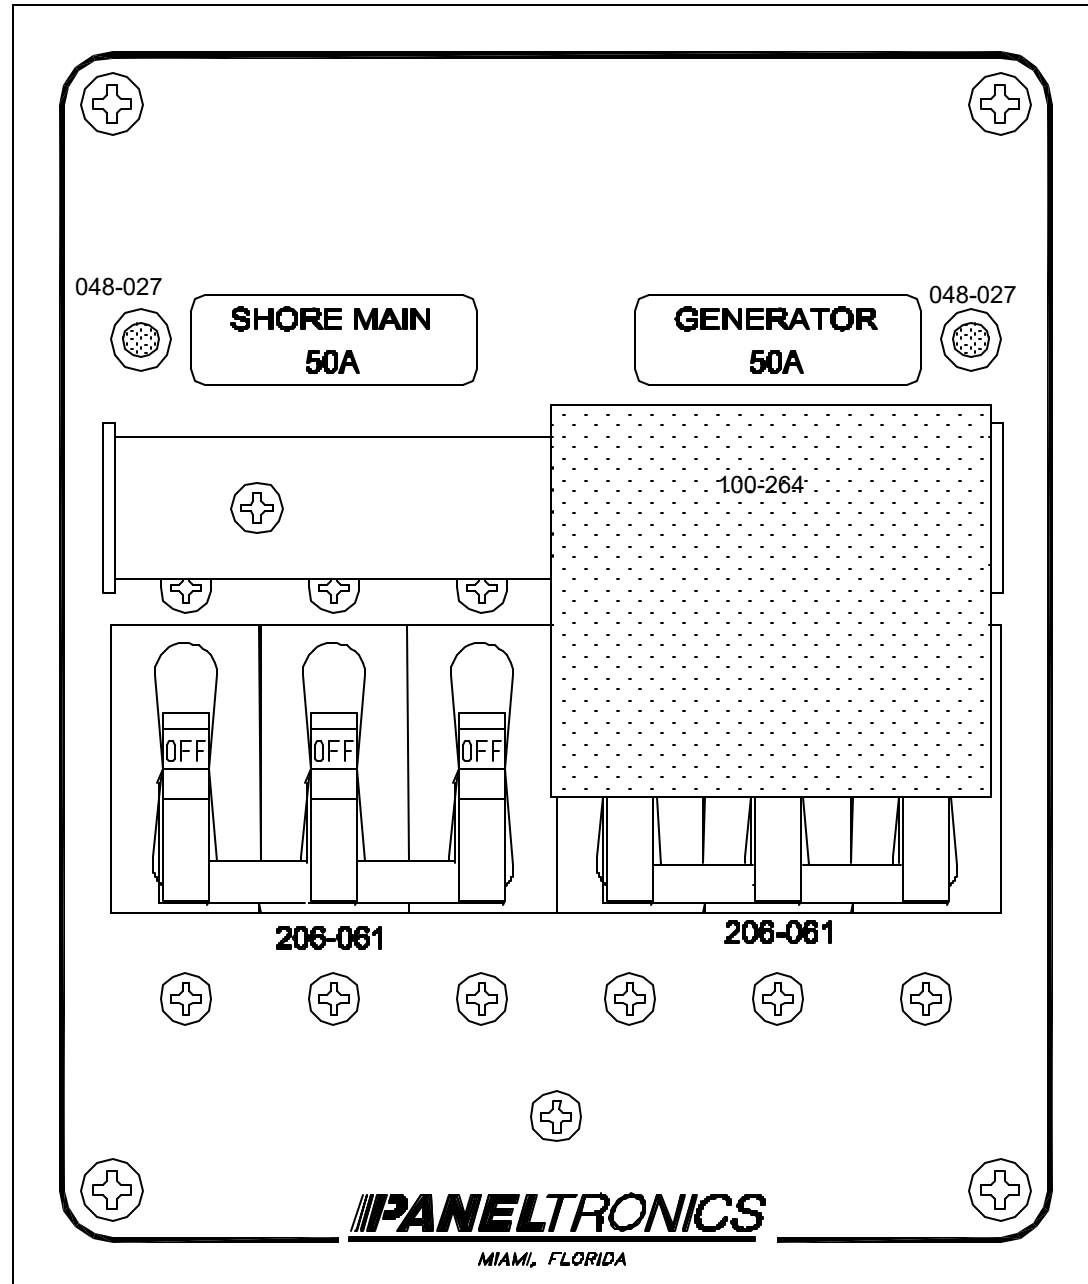

FRONT VIEW

REAR VIEW

Learn more about electrical distribution on our website.

EXCLUSIVE PROPERTY OF PANELTRONICS, INC. NOT FOR RELEASE WITHOUT PROPER WRITTEN AUTHORIZATION THIS DOCUMENT DISCLOSES INFORMATION WHICH PANELTRONICS INCORPORATED HAS PROPRIETARY RIGHTS	
Notes:	
Drawn By: TP	Date: 09/25/00
Revised By: NA	Date: 11/09/00
Series/Model:	Item:

PANELTRONICS

**240 V AC
SOURCE SELECTOR**

Sheet: 1 of 1	Scale: 1:1	Size: B	DWG/Part #: 9972321	Rev: 0