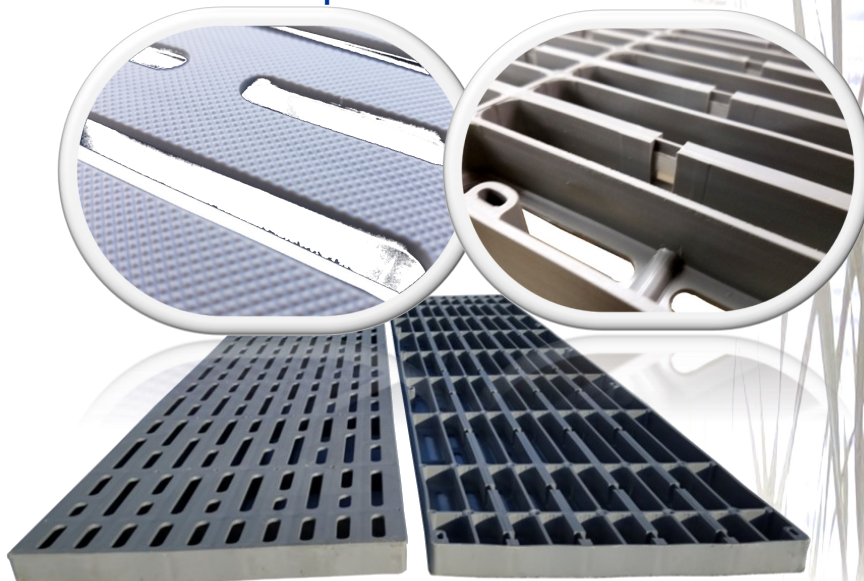

★ DECKING

Dock—Top poly decking is manufactured for flexible and easy installation. The maintenance free decking stays cool even in extreme temperatures and is barefoot friendly. *Available in charcoal grey

Textured Non-Slip Surface   **Aluminum Slats for Strength**