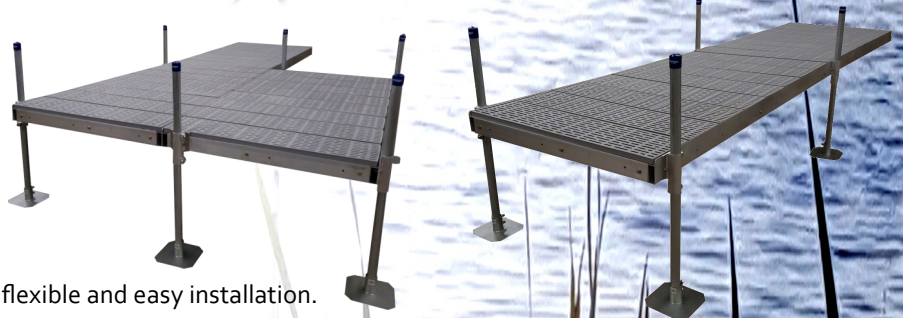

Owning an affordable, well engineered dock has never been easier. Dock delivered to your door? **DONE.**

JUST ADD WATER.

PATRIOT
DOCKS

PATRIOT
DOCKS

★ QUALITY & INNOVATION

The Low-Pro Stationary Dock frames utilize custom aluminum profiles and professional engineering to create a very strong, yet lightweight dock design that is easy to assemble. The 4x8ft frames are constructed of high quality marine-grade aluminum that are bolted together for exceptional versatility and customization.

★ WHAT'S IN THE BOX ?

- (1) 4ft x 8ft x 4" tubular Low-Pro aluminum frame
- (2) 8" Steel Piling Sleeve with dual set screws
- (2) Heavy duty Sch. 40 electro-galvanized dock support pipe *Available in 4ft or 6ft pipe lengths
- (2) Heavy duty steel foot plates
- (2) Vinyl Patriot Docks pipe cap
- (2) 4ftx4ft reinforced poly deck panels—24" o.c span
- Hardware & instructions included

★ CONFIGURATIONS

★ DECKING

Dock—Top poly decking is manufactured for flexible and easy installation. The maintenance free decking stays cool even in extreme temperatures and is barefoot friendly. *Available in charcoal grey