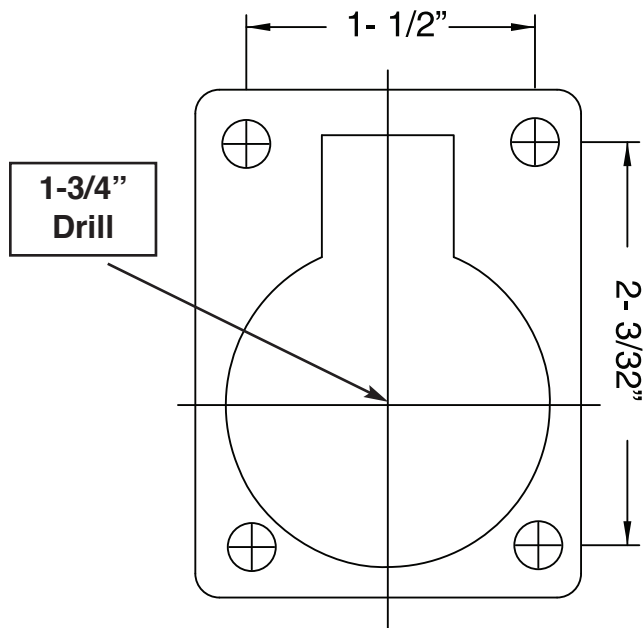

This is a 3/4" circle in order to scale internet printed templates

PERKO®

FLUSH RING PULLS
Cat. Nos.: 0575000CHR
0575DP0CHR
1103000CHR
1103DP0CHR

TEMPLATE

Drill for Four #8 Screws

11/11
0575INS1