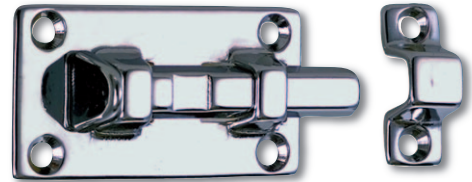

Ship Bolt and Cabin Door Hooks

Ship Bolt

Material: Bronze
 Finish: Chrome Plated
 Dimensions: Length: 2-5/8", Width: 1-1/4"
 Screw Size: #6
 Features: Includes Brass Friction Spring to Eliminate Rattle and Provide Detented Operation

Fig. 1053

Retail Pkg.	OEM Bulk Pkg.
1053DP0CHR	1053000CHR

Cabin Door Hook

Material: Bronze
 Finish: Plain or Chrome Plated
 Screw Size: #6

Fig. 0956

Length Hook	Chrome Plated Retail Pkg.	Chrome Plated OEM Bulk Pkg.	Plain Standard
1-1/2"	0956DP1CHR	0956001CHR	0956001PLB
2"	0956DP2CHR	0956002CHR	0956002PLB
2-1/2"	0956DP3CHR	0956003CHR	0956003PLB
3"	0956DP4CHR	0956004CHR	0956004PLB
3-1/2"	0956DP5CHR	-----	0956005PLB
4"	0956DP6CHR	0956006CHR	0956006PLB
5"	0956DP7CHR	0956007CHR	0956007PLB
6"	0956DP8CHR	0956008CHR	0956008PLB

Spare Parts Ordering Information

Bronze Keepers (2 per card): 0959DP0PLB
 Chrome Keepers (2 per card): 0959DP0CHR
 Chrome Keepers OEM Bulk (100 pcs.): 0959000CHR

Cabin Door Hook

Material: Zinc Alloy
 Finish: Chrome Plated
 Screw Size: #6