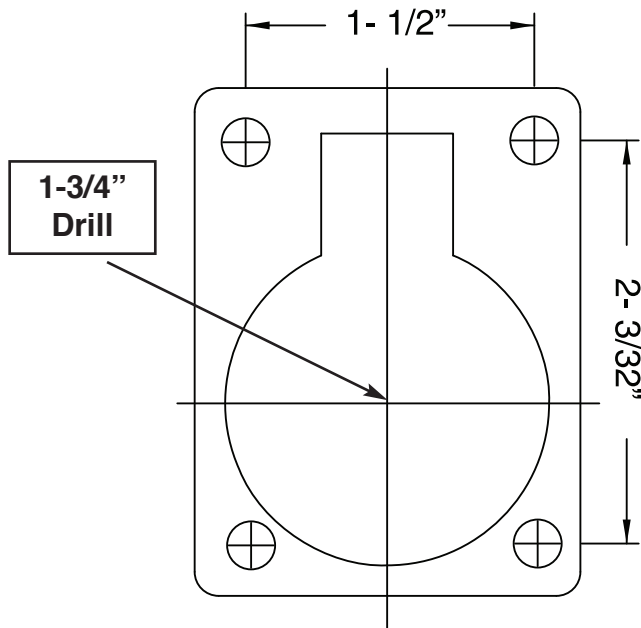

This is a 3/4" circle in order to scale internet printed templates

**PERKO®**

FLUSH RING PULLS  
Cat. Nos.: 0575000CHR  
0575DP0CHR  
1103000CHR  
1103DP0CHR

TEMPLATE

*Drill for Four #8 Screws*