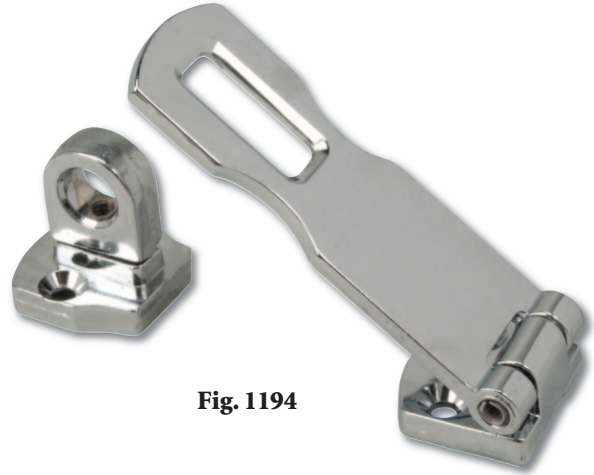

### Hasp with Swivel Eye

Padlock Eye Swivels to Act as a Latch

Material: Zinc Alloy  
 Finish: Chrome Plated  
 Padlock Clearance: 1 1/32"  
 Screw Size: #6

Fig. 1194

Length Closed	Width Overall	Retail Pkg.	OEM Bulk Pkg.
3"	1"	1194DP0CHR	1194000CHR

**Spare Parts Ordering Information**

Keeper: 1194DP099A

### Hasp

Material: Bronze  
 Finish: Chrome Plated  
 Padlock Clearance: 9/32"  
 Screw Size: #6

Fig. 0998

Length Closed	Width Overall	Retail Pkg.	OEM Bulk Pkg.
2"	1"	0998DP1CHR	0998001CHR
3"	1"	0998DP2CHR	0998002CHR

### Hasp

Material: Zinc Alloy  
 Finish: Chrome Plated  
 Padlock Clearance: 1/4"  
 Screw Size: #6

Fig. 1198

Length Closed	Width Overall	Retail Pkg.	OEM Bulk Pkg.
2"	1"	1198DP1CHR	1198001CHR
3"	1"	1198DP2CHR	1198002CHR
3-3/4"	1"	1198DP3CHR	1198003CHR