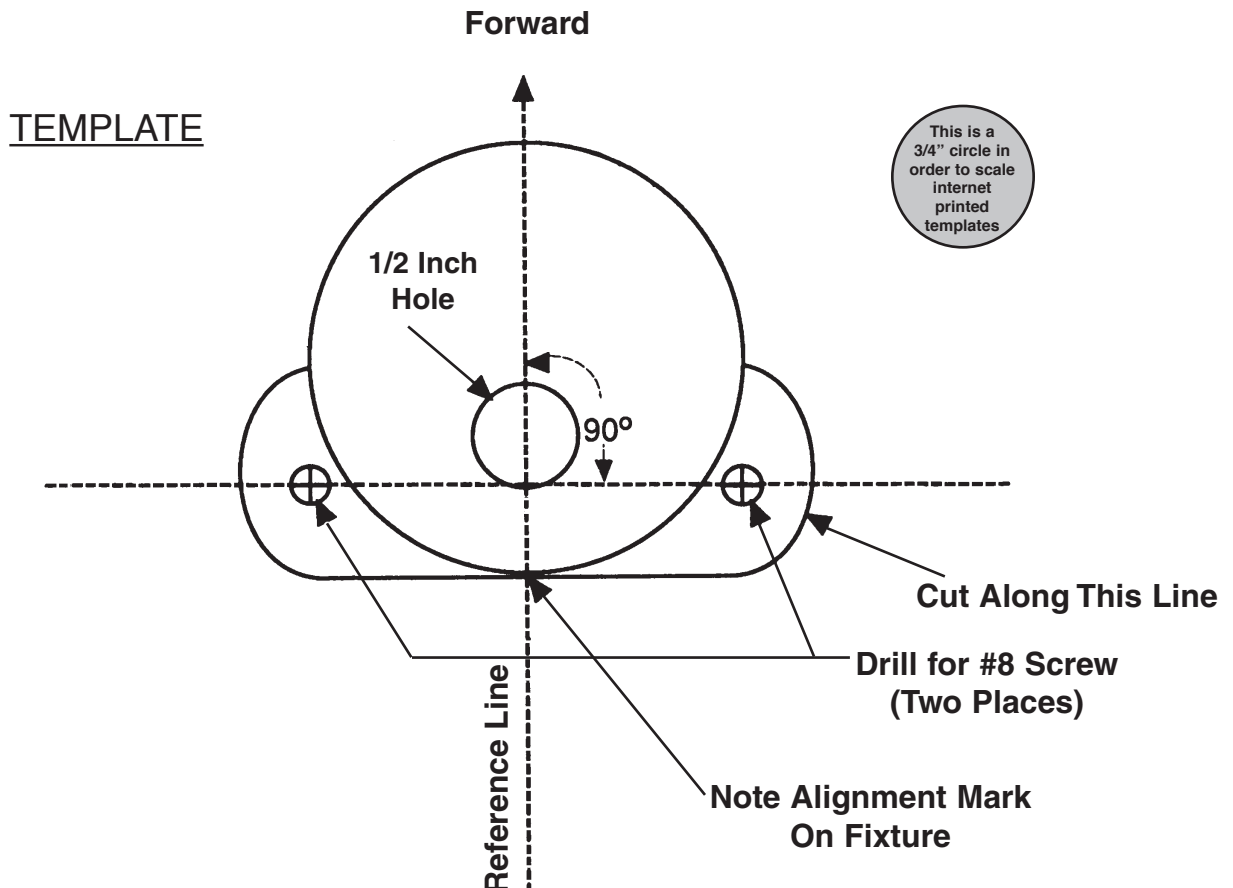

Cat. No. 1601000BLK Sidelights
Cat. No. 1602000BLK Base Up Sidelights

The above lights are for replacement use only on sail or power driven vessels under 12 meters (39.4 ft.) in length operating at a nominal 12 or 24 volt system. In order to comply with the '72 COLREGS and the U.S. Inland Rules, the Following must be adhered to.

MOUNTING INFORMATION

Read all instructions before proceeding.

- 1). For proper light selection, positioning and configuration, refer to A.B.Y.C. Standard A-16*, the '72 COLREGS*, and the U.S. Inland Rules*. These lights are supplied with 12 volt bulbs, (Cat. No. 0071DP0CLR - 12V, 10W), however, 24 volt bulbs (Cat. No. 0072DP1CLR) are available for 24 volt systems. **Note:** PERKO Series 1601 & 1602 lights used with a 24V Bulb (Cat. No. 0072DP1CLR) are not certified in accordance with 33 CFR 183.810 as these lights are intended for replacement use only on appropriate vessels constructed. All previous certifications apply.
- 2). This light is designed to be mounted on a horizontal surface.
- 3). Draw a 4 inch long reference line through the center of the selected mounting location, parallel to the centerline of the boat.
- 4). Cut out the mounting template below. Place it on the mounting surface such that the reference line (drawn above) is directly underneath the reference line marked on the template.
- 5). Drill 2 holes through the template to accommodate #8 oval head mounting screws. Drill one 1/2 inch hole to accommodate the electric wiring.
- 6). Attach supply connections to the light, making sure to wire in accordance with both A.B.Y.C. Standard E-9* and U.S. Coast Guard Safety Standards for Boat Electrical Systems (33 CFR 183)*.
- 7). Mount the light in accordance with the template with a suitable bedding compound. Note that there are two thin reference marks around the outside of the light that must be aligned with the reference line (drawn in Step #3) for the final accuracy of mounting orientation.