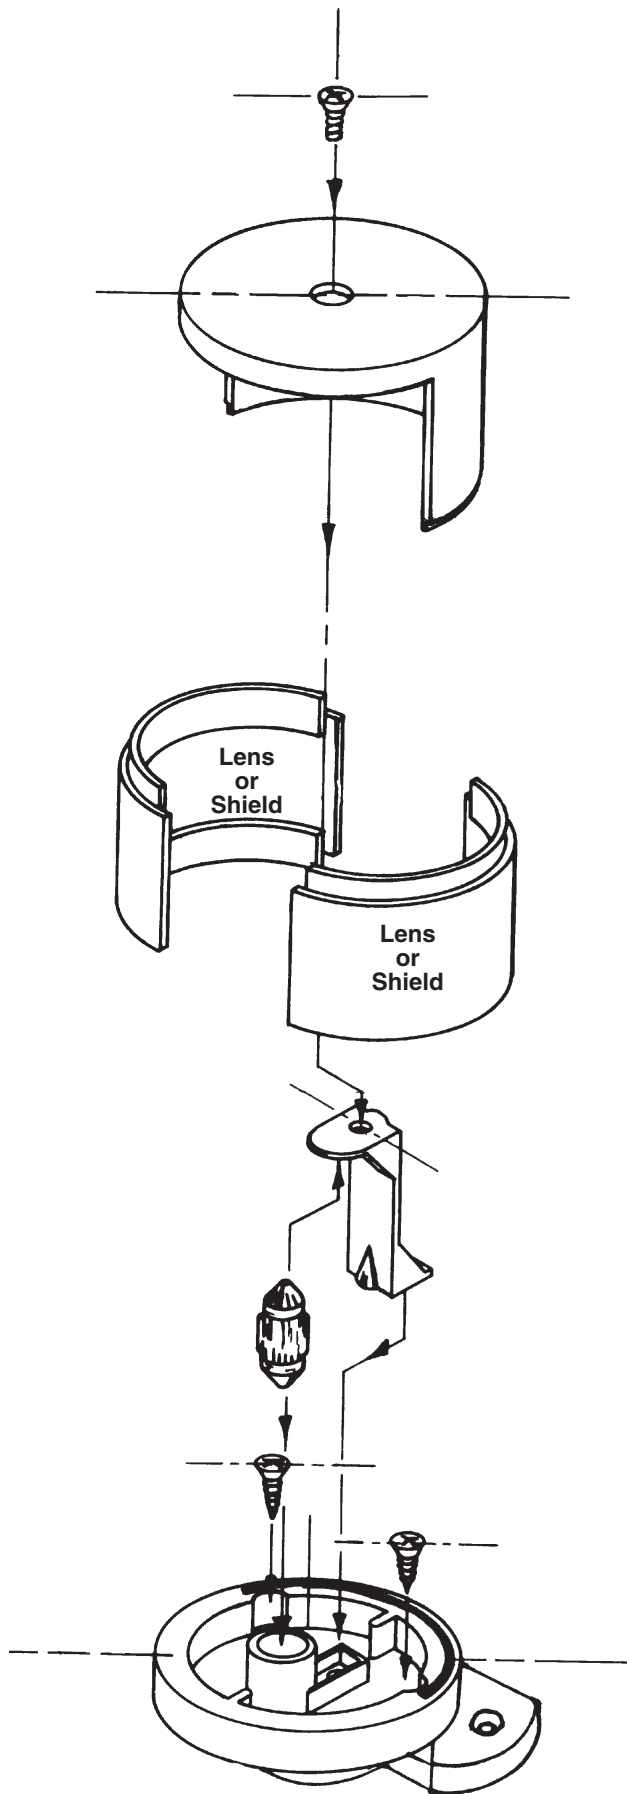

MOUNTING INFORMATION

Read all instructions before proceeding.

- 1). For proper light selection, positioning and configuration, refer to A.B.Y.C. Standard A-16*, the '72 COLREGS*, and the U.S. Inland Rules*. These lights are supplied with 12 volt bulbs, (Cat. No. 0071DP0CLR - 12V, 10W), however, 24 volt bulbs (Cat. No. 0072DP1CLR) are available for 24 volt systems. **Note:** PERKO Series 1601 & 1602 lights used with a 24V Bulb (Cat. No. 0072DP1CLR) are not certified in accordance with 33 CFR 183.810 as these lights are intended for replacement use only on appropriate vessels constructed. All previous certifications apply.
- 2). This light is designed to be mounted on a horizontal surface.
- 3). Draw a 4 inch long reference line through the center of the selected mounting location, parallel to the centerline of the boat.
- 4). Cut out the mounting template below. Place it on the mounting surface such that the reference line (drawn above) is directly underneath the reference line marked on the template.
- 5). Drill 2 holes through the template to accommodate #8 oval head mounting screws. Drill one 1/2 inch hole to accommodate the electric wiring.
- 6). Attach supply connections to the light, making sure to wire in accordance with both A.B.Y.C. Standard E-9* and U.S. Coast Guard Safety Standards for Boat Electrical Systems (33 CFR 183)*.
- 7). Mount the light in accordance with the template with a suitable bedding compound. Note that there are two thin reference marks around the outside of the light that must be aligned with the reference line (drawn in Step #3) for the final accuracy of mounting orientation.

SPARE PARTS

DESCRIPTION	CATALOG NO.
BULB	0071DP0CLR
BLACK BASE W/ SOCKET ASSY.	0139000BLK
RED & GREEN LENS SET	0283DPALNS

Check out the collection of boat navigation lights we offer.