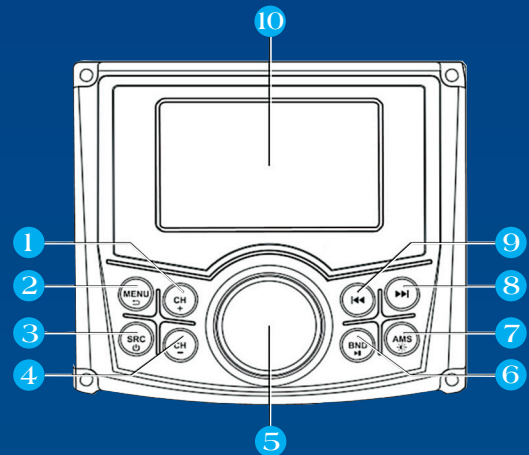

BLUETOOTH 

marine RADIO

GSMR30

GSMR30 Marine Radio

MP4/MP3/Photo Playback Gauge Series
Marine Radio

SPECS

- 4 channel
- Full Range, Class A/B
- 45W x 4 @ 4
- Cutout: 3.1875" Diameter
- Face: 4.52" X 4.13"
- IPX5 Waterproof

GSMR30 Marine Radio

The GSMR30 is a full-featured, waterproof marine radio designed specifically for the marine environment.

BUTTON DESCRIPTIONS

- 1 Next Preset Stations (Radio - AM/FM)
- 2 Menu | Return
- 3 Source | Power
- 4 Previous Preset Stations
- 5 Volume Knob
- 6 Play/Pause | Band (Radio) | Video I/O Switch
- 7 Auto Memory Storing | Button Backlight | On/Off
- 8 Tune Up | Next Track
- 9 Tune Down | Previous Track
- 10 TFT Display