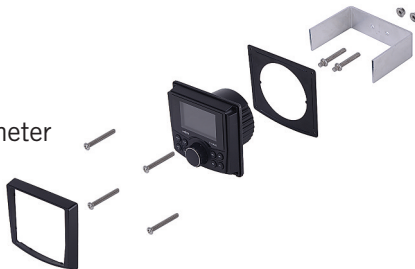

BLUETOOTH 

marine RADIO

GSMR30

GSMR30 Marine Radio

MP4/MP3/Photo Playback Gauge Series
Marine Radio

SPECS

- 4 channel
- Full Range, Class A/B
- 45W x 4 @ 4
- Cutout: 3.1875" Diameter
- Face: 4.52" X 4.13"
- IPX5 Waterproof

FEATURES

- Bluetooth Audio Streaming
- Easy Pairing with Auto Reconnect
- AUX-In
- USB-In for Music, Movie and Photo
- 18 Preset AM/FM Stations
- Compatible with Audio Output of Smartphones and MP3 players
- 1 Video Output
- 1 Subwoofer Output
- 1 Pre-Amp Output

GSMR30 Marine Radio

The GSMR30 is a full-featured, waterproof marine radio designed specifically for the marine environment.

BUTTON DESCRIPTIONS

- 1 Next Preset Stations (Radio - AM/FM)
- 2 Menu | Return
- 3 Source | Power
- 4 Previous Preset Stations
- 5 Volume Knob
- 6 Play/Pause | Band (Radio) | Video I/O Switch
- 7 Auto Memory Storing | Button Backlight | On/Off
- 8 Tune Up | Next Track
- 9 Tune Down | Previous Track
- 10 TFT Display