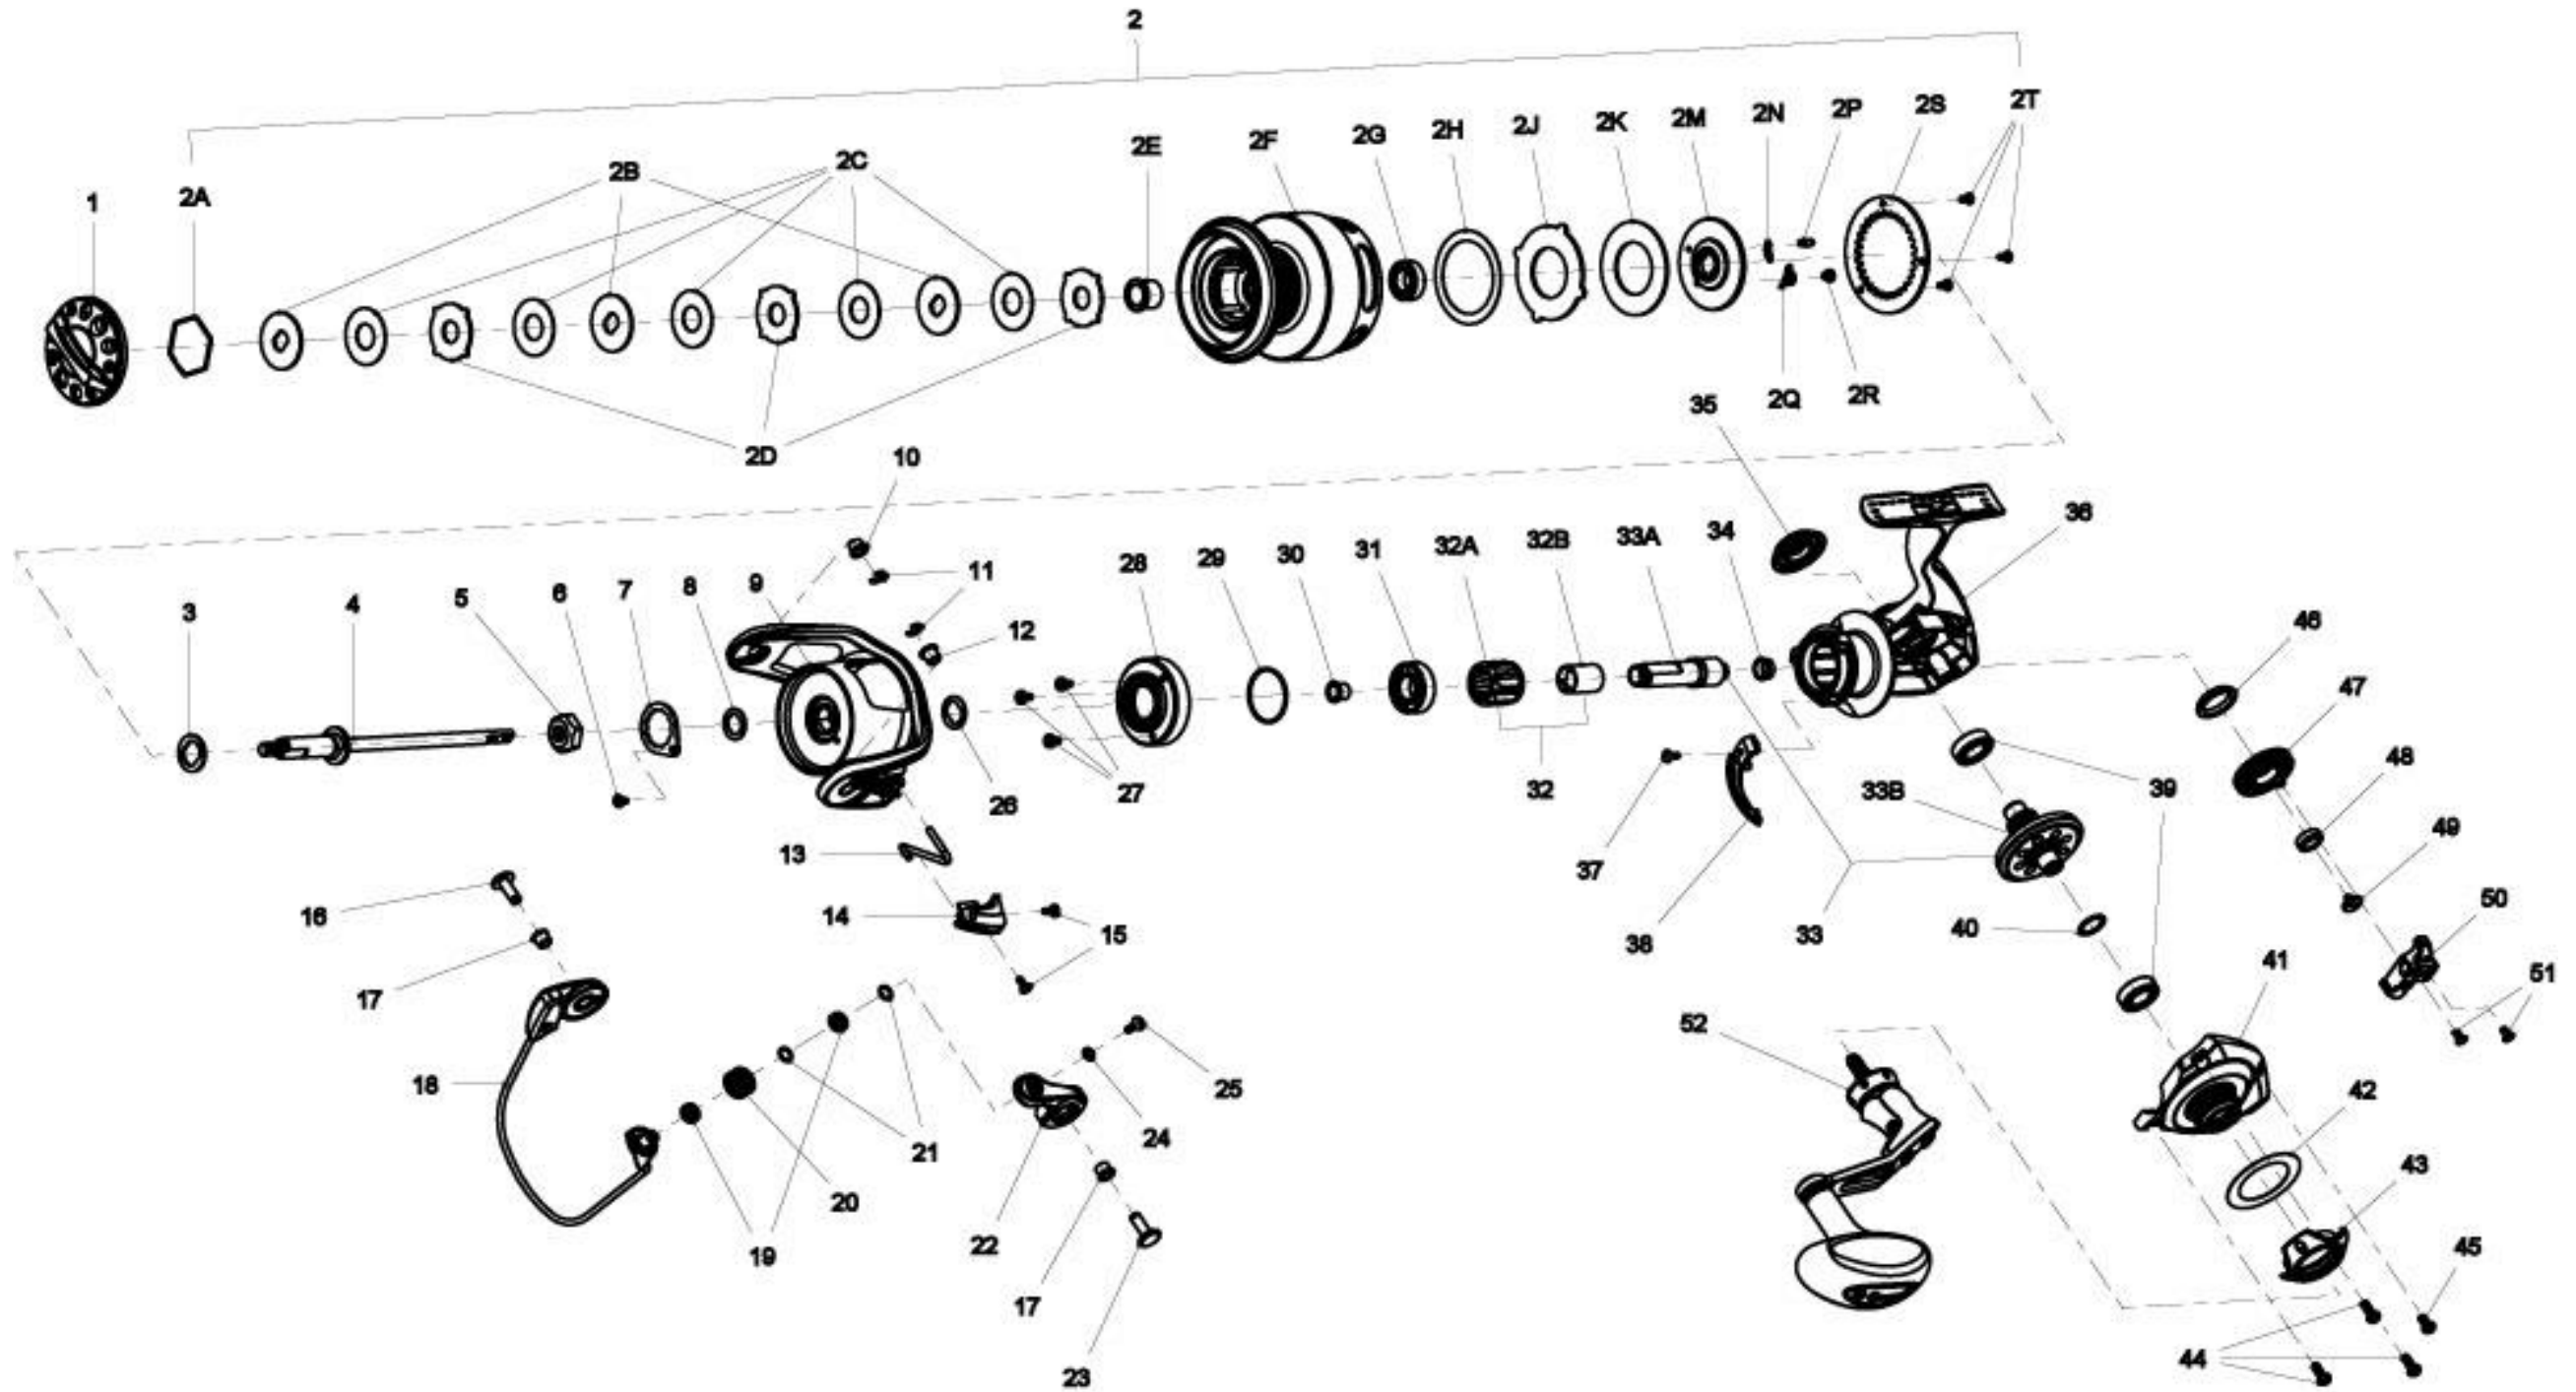

QUANTUM®

CSP60PTSE

CSP60PTSE

Quantum CSP60PTSE Spinning Reel Part List

Key #	Description	Part No.	Qty.	Key #	Description	Part No.	Qty.
1	Drag Knob Assembly	RAB332-01	1	21	Line Roller Washer	RAB102-01	2
2	Spool Kit Include	RAB421-01	1	22	Arm Lever Assembly	RAB307-01	1
	2A - Retaining Ring	RAB038-01	1	23	Pin	RAB042-01	1
	2B - Drag Washer "D"	RAB080-01	3	24	Washer	VBP167-01	1
	2C - Drag Washer "B"	RAB033-01	5	25	Screw	BAA108-02	1
	2D - Drag Washer "A"	RAB081-01	3	26	Washer	SAB110-01	1
	2E - Spool Bushing	RAB022-01	1	27	Screw	JX107-03	3
	2F - Spool	RAB021-01	1	28	Ball Bearing Holder Assembly	RAB3190-01	1
	2G - Spool Ball Bearing	CP058-03	1	29	O-Ring	VBP164-01	1
	2H - Washer	RAB065-01	1	30	Pinion Bushing "Top"	RAB214-01	1
	2J - Magnum Drag Washer "A"	SAB081-01	1	31	Pinion Ball Bearing	DP058-02	1
	2K - Magnum Drag Washer "B"	SAB033-01	1	32	One Way Clutch Kit Includes	RAB463-01	1
	2M - Magnum Drag Plate	RAB039-01	1		32A - One Way Clutch	VBP063-01	1
	2N - Spool Click Spring	RAB069-01	1		32B - Clutch Sleeve	RAB139-01	1
	2P - Spool Click Spring Holder	SAB114-01	1	33	Gear Kit Includes	RAB412-03	1
	2Q - Click Claw	RAB103-01	1		33A - Pinion	RAB011-03	1
	2R - Click Claw Pin	VBP114-01	1		33B - Drive Gear	RAB012-02	1
	2S - Magnum Drag Retainer	RAB225-01	1	34	Pinion Bushing "Bottom"	RAB027-01	1
	2T - Screw	HX107-04	3	35	Handle Screw Cap	RAB054-02	1
3	Spool Adjust Washer	SAB065-01	1	36	Body	RAB001-01	1
4	Main Shaft Assembly	RAB315-01	1	37	Trip Bumper Screw	QW053-07	1
5	Rotor Nut	RAB006-01	2	38	Trip Bumper	RAB119-01	1
6	Screw	JX125-01	1	39	Body Ball Bearing	CP058-01	2
7	Rotor Nut Retainer	RAB118-01	1	40	Drive Gear Adjust Washer	VBP045-01	1
8	Washer	RAB110-01	1	41	Side Cover	RAB023-01	1
9	Rotor Assembly	RAB309-01	1	42	Side Cover Cosmetic Washer	RAB075-01	1
10	Rotor Bushing	RAB106-02	1	43	Side Cover Cosmetic Ring	RAB142-02	1
11	E-Clip	KQ034-01	1	44	Side Cover Screw	VBP057-03	3
12	Rotor Bushing	RAB106-01	1	45	Side Cover Screw	VBP057-04	1
13	Kick Lever	RAB019-01	1	46	O/S Gear Bushing	XP158-01	1
14	Rotor Cover	RAB087-01	1	47	O/S Gear	RAB053-01	1
15	Rotor Cover Screw	QW053-04	2	48	O/S Gear Ball Bearing	CH027-01	1
16	Pin	RAB042-02	1	49	O/S Gear Screw	VBP111-01	1
17	Bushing	SAB106-01	2	50	O/S Slider Assembly	RAB325-01	1
18	Bail Assembly	RAB347-01	1	51	Main Shaft Screw	RQ100-01	2
19	Ball Bearing	CT157-02	2	52	Handle Assembly	SAB318-01	1
20	Line Roller	RAB004-01	1