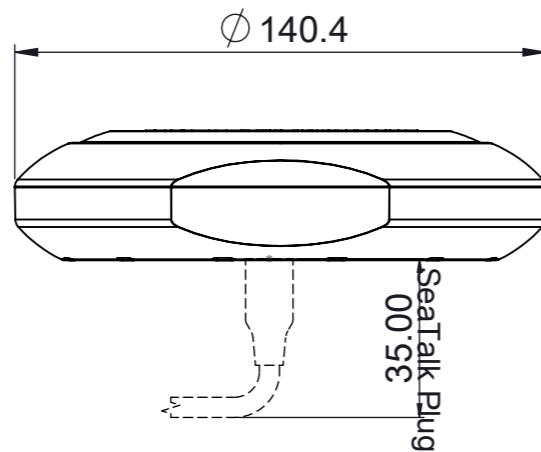

FLUSH MOUNT

MIN. Cable Clearance

BRACKET MOUNT

Ø 4.0 TYP

Raymarine
A FLIR COMPANY

THE INFORMATION CONTAINED HEREIN SHALL NOT BE REPRODUCED WITHOUT THE PRIOR WRITTEN PERMISSION OF RAYMARINE LTD

© 2011 RAYMARINE LTD

DRAWN TO BS308

DO NOT SCALE - IF IN DOUBT ASK

Learn more about marine electronics and navigation on our website.

DRN:	MA	DATE: 04/10/18
DIMENSIONS IN MM		SCALE: 1:2

TITLE AR200 Augmented Reality

DRAWING No. T_AR200