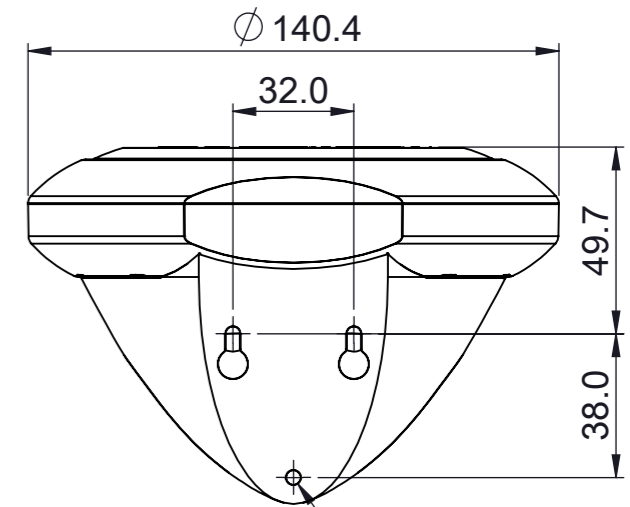

FLUSH MOUNT

MIN. Cable Clearance

BRACKET MOUNT

Ø 4.0 TYP

Raymarine
A FLIR COMPANY

THE INFORMATION CONTAINED HEREIN SHALL NOT BE REPRODUCED WITHOUT THE PRIOR WRITTEN PERMISSION OF RAYMARINE LTD

© 2011 RAYMARINE LTD

DRAWN TO BS308

DO NOT SCALE - IF IN DOUBT ASK

Learn more about marine electronics and navigation on our website.

DRN:	MA	DATE: 04/10/18
DIMENSIONS IN MM		SCALE: 1:2

TITLE AR200 Augmented Reality

DRAWING No. T_AR200