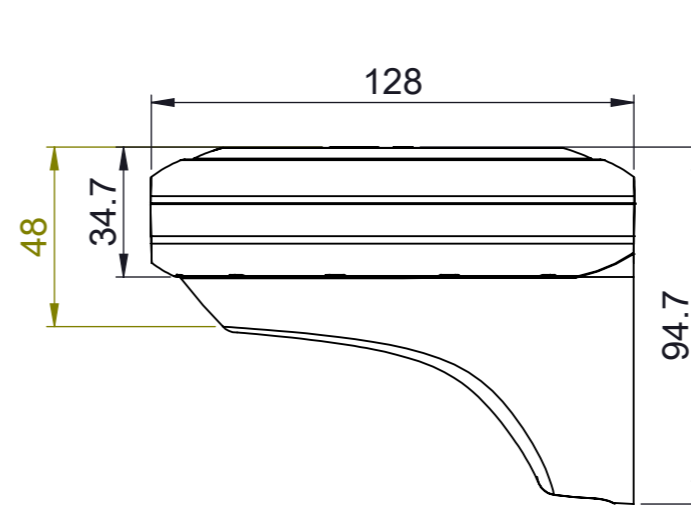

FLUSH MOUNT

MIN. Cable Clearance

BRACKET MOUNT

Ø 4.0 TYP

Raymarine
A FLIR COMPANY

THE INFORMATION CONTAINED HEREIN SHALL NOT BE REPRODUCED WITHOUT THE PRIOR WRITTEN PERMISSION OF RAYMARINE LTD

© 2011 RAYMARINE LTD

DRAWN TO BS308

DO NOT SCALE - IF IN DOUBT ASK

Learn more about marine electronics and navigation on our website.

DRN:	MA	DATE: 04/10/18
DIMENSIONS IN MM		SCALE: 1:2

TITLE AR200 Augmented Reality

DRAWING No. T_AR200