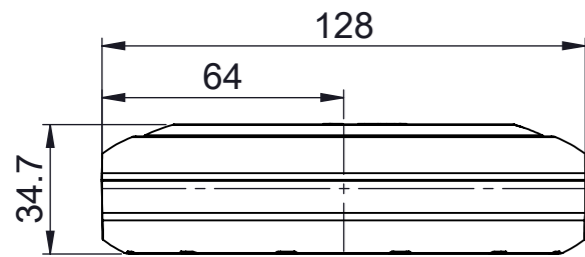

FLUSH MOUNT

MIN. Cable Clearance

BRACKET MOUNT

Ø 4.0 TYP

Raymarine
A FLIR COMPANY

THE INFORMATION CONTAINED HEREIN SHALL NOT BE REPRODUCED WITHOUT THE PRIOR WRITTEN PERMISSION OF RAYMARINE LTD

© 2011 RAYMARINE LTD

DRAWN TO BS308

DO NOT SCALE - IF IN DOUBT ASK

Learn more about marine electronics and navigation on our website.

DRN:	MA	DATE: 04/10/18
DIMENSIONS IN MM		SCALE: 1:2

TITLE AR200 Augmented Reality

DRAWING No. T_AR200