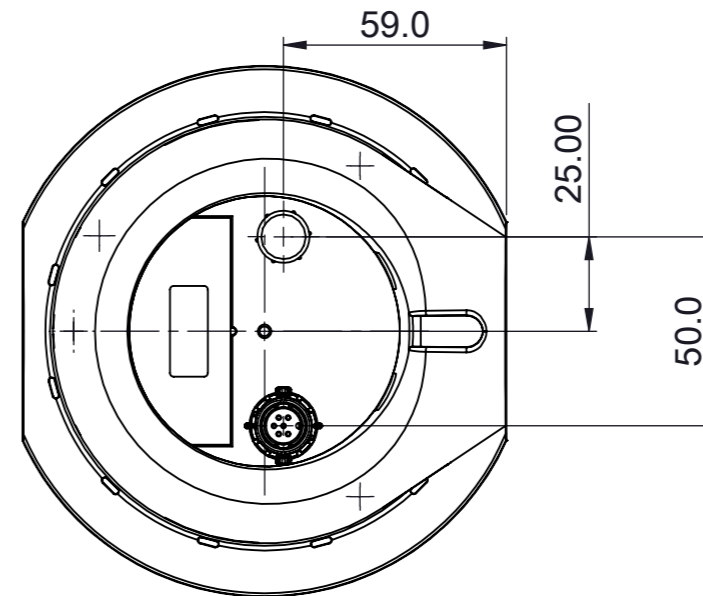

FLUSH MOUNT

MIN. Cable Clearance

BRACKET MOUNT

Ø 4.0 TYP

Raymarine
A FLIR COMPANY

THE INFORMATION CONTAINED HEREIN SHALL NOT BE REPRODUCED WITHOUT THE PRIOR WRITTEN PERMISSION OF RAYMARINE LTD

© 2011 RAYMARINE LTD

DRAWN TO BS308

DO NOT SCALE - IF IN DOUBT ASK

Learn more about marine electronics and navigation on our website.

DRN:	MA	DATE: 04/10/18
DIMENSIONS IN MM		SCALE: 1:2

TITLE AR200 Augmented Reality

DRAWING No. T_AR200