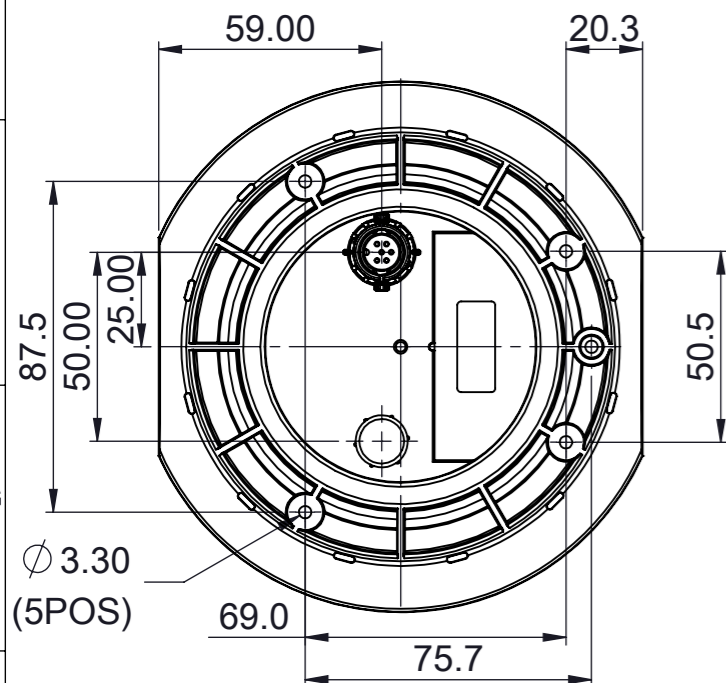

FLUSH MOUNT

MIN. Cable Clearance

BRACKET MOUNT

Ø 4.0 TYP

Raymarine
A FLIR COMPANY

THE INFORMATION CONTAINED HEREIN SHALL NOT BE REPRODUCED WITHOUT THE PRIOR WRITTEN PERMISSION OF RAYMARINE LTD

© 2011 RAYMARINE LTD

DRAWN TO BS308

DO NOT SCALE - IF IN DOUBT ASK

Learn more about marine electronics and navigation on our website.

DRN:	MA	DATE: 04/10/18
DIMENSIONS IN MM		SCALE: 1:2

TITLE AR200 Augmented Reality

DRAWING No. T_AR200