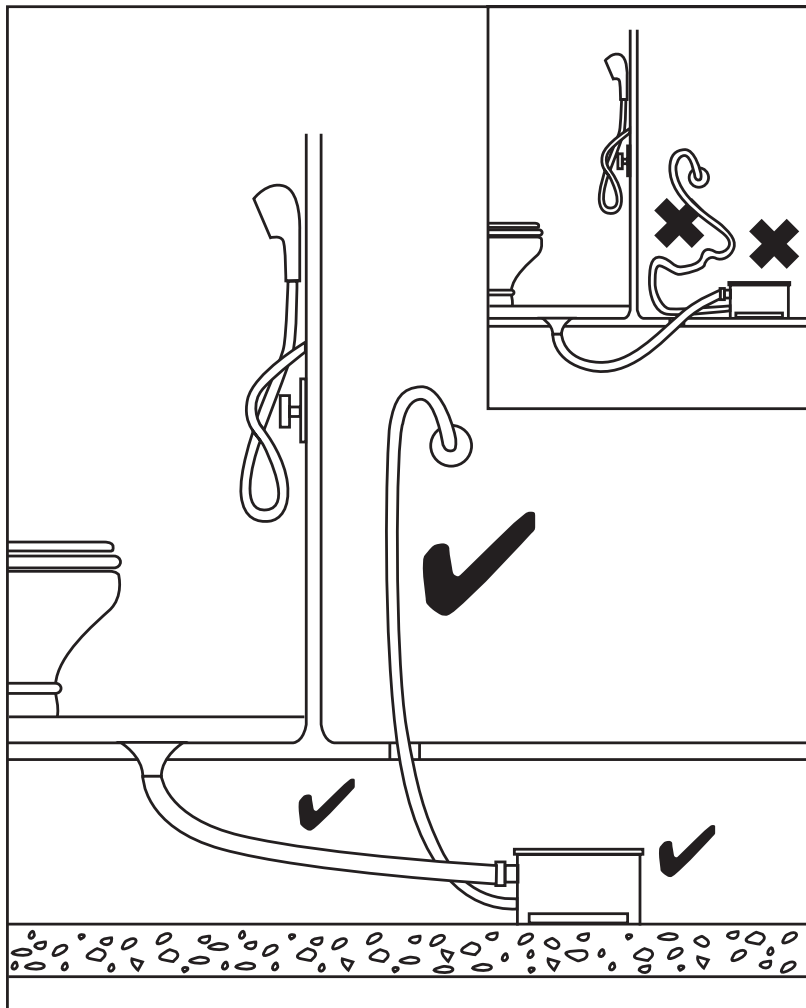

CE

• CLEANING

All mounting holes must be sealed with a marine grade sealant to prevent water intrusion.

ABYC
Setting Standards for Safer Boating

Install to ABYC standards
H-2 and E11

CE Logo

When this product carries a CE mark,
it conforms to one or more of the
following standards: EN 61000-6-1:2001
EN 61000-6-3:2007

CAUTION

Keep all wire connections above the highest water level. Wires must be joined with butt connectors and a marine grade sealant to prevent wire corrosion.

CAUTION

Always install proper fuse size to prevent damage to product should a short occur. Failure to install proper fuse could increase risk of pump malfunction potentially resulting in personal injury and/or fire hazard.

● GRAY WIRE – POSITIVE

● FUSE – SEE CHART

● BLACK – GROUND

CAUTION

Disconnect power from the system before working on the unit to avoid personal injury, damage to the surrounding environment and/or damage to the unit.

A	B	C	D	E
Model	Discharge	Voltage	Amp Draw	Fuse Size

A	B	C	D	E
97A	3/4" (19mm)	12V	2.0A	3.0A
97A-24	3/4" (19mm)	24V	1.3A	1.5A
98A	3/4" (19mm)	12V	4.0A	5.0A
98A-24	3/4" (19mm)	24V	2.0A	3.0A

Check out the collection of boat plumbing we offer.