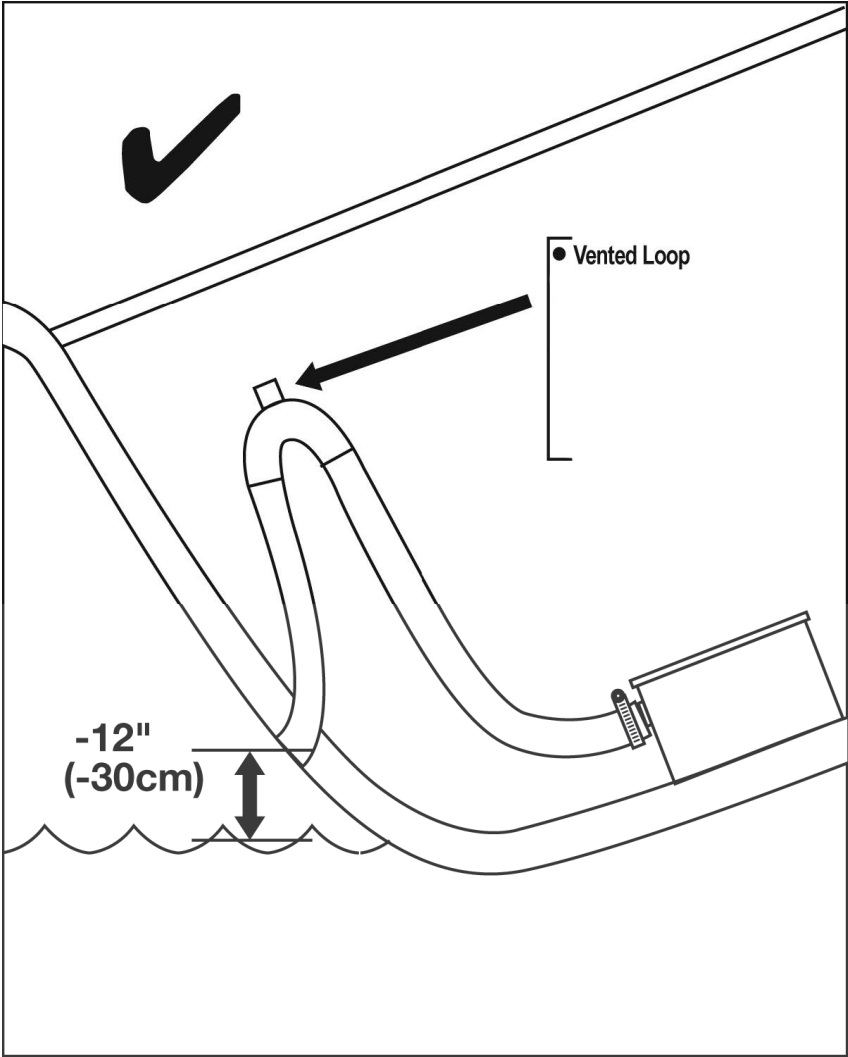

CE

• CLEANING

All mounting holes must be sealed with a marine grade sealant to prevent water intrusion.

ABYC
Setting Standards for Safer Boating

Install to ABYC standards
H-2 and E11

CE Logo

When this product carries a CE mark,
it conforms to one or more of the
following standards: EN 61000-6-1:2001
EN 61000-6-3:2007

CAUTION

Keep all wire connections above the highest water level. Wires must be joined with butt connectors and a marine grade sealant to prevent wire corrosion.

CAUTION

Always install proper fuse size to prevent damage to product should a short occur. Failure to install proper fuse could increase risk of pump malfunction potentially resulting in personal injury and/or fire hazard.

● GRAY WIRE – POSITIVE

● FUSE – SEE CHART

● BLACK – GROUND

CAUTION

Disconnect power from the system before working on the unit to avoid personal injury, damage to the surrounding environment and/or damage to the unit.

A	B	C	D	E
Model	Discharge	Voltage	Amp Draw	Fuse Size

A	B	C	D	E
97A	3/4" (19mm)	12V	2.0A	3.0A
97A-24	3/4" (19mm)	24V	1.3A	1.5A
98A	3/4" (19mm)	12V	4.0A	5.0A
98A-24	3/4" (19mm)	24V	2.0A	3.0A

Check out the collection of boat plumbing we offer.