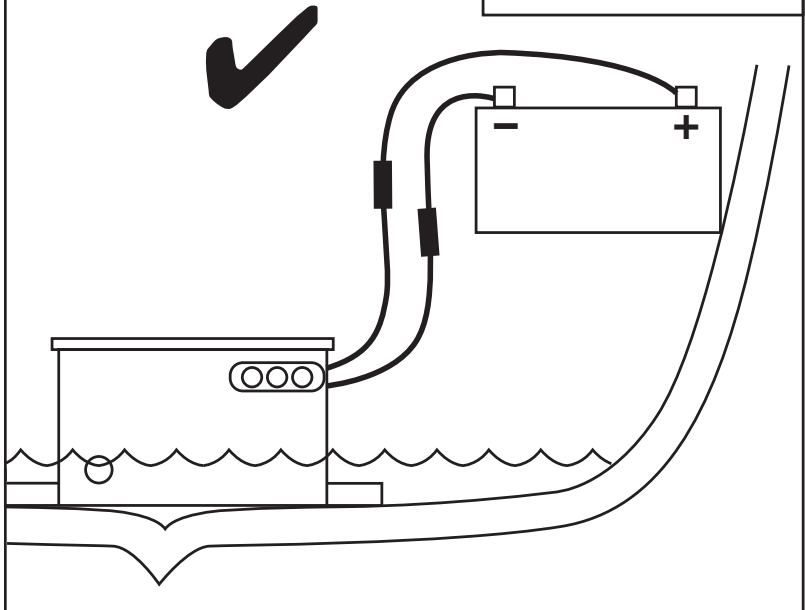

CE

• CLEANING

All mounting holes must be sealed with a marine grade sealant to prevent water intrusion.

ABYC
Setting Standards for Safer Boating

Install to ABYC standards
H-2 and E11

CE Logo

When this product carries a CE mark,
it conforms to one or more of the
following standards: EN 61000-6-1:2001
EN 61000-6-3:2007

Following the Provisions of the
Electromagnetic Compatibility
Directive 2004/108/EC
ISO 8846 / Electrical Devices Protection
Against Ignition of Surrounding
Flammable Gases
ISO 10133:2000 / Electrical Systems - Extra
Low
Voltage D.C. Installations Following
the Provisions of the Recreation Craft
Directive 94/25/EEC

CAUTION

Keep all wire connections above the highest water level. Wires must be joined with butt connectors and a marine grade sealant to prevent wire corrosion.

CAUTION

Always install proper fuse size to prevent damage to product should a short occur. Failure to install proper fuse could increase risk of pump malfunction potentially resulting in personal injury and/or fire hazard.