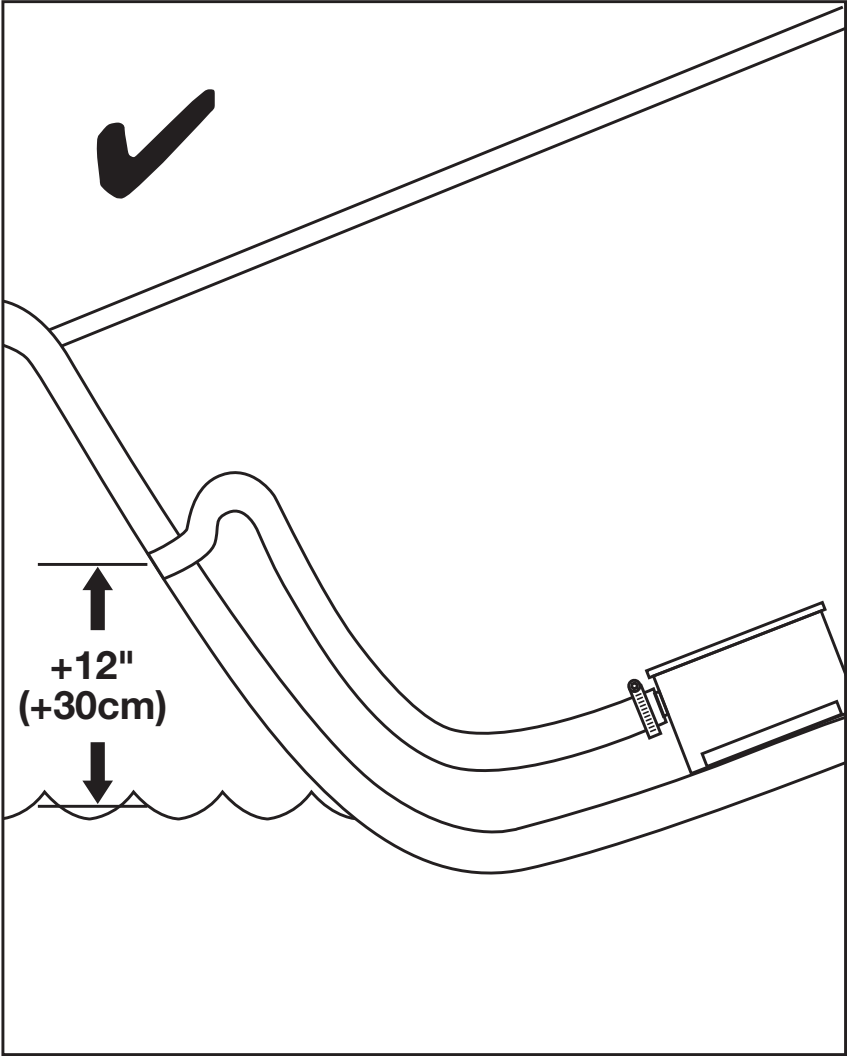

CE

• CLEANING

All mounting holes must be sealed with a marine grade sealant to prevent water intrusion.

ABYC
Setting Standards for Safer Boating

Install to ABYC standards
H-2 and E11

CE Logo

When this product carries a CE mark,
it conforms to one or more of the
following standards: EN 61000-6-1:2001
EN 61000-6-3:2007

● GRAY WIRE – POSITIVE

● FUSE – SEE CHART

● BLACK – GROUND

CAUTION

Disconnect power from the system before working on the unit to avoid personal injury, damage to the surrounding environment and/or damage to the unit.

A	B	C	D	E
Model	Discharge	Voltage	Amp Draw	Fuse Size

A	B	C	D	E
97A	3/4" (19mm)	12V	2.0A	3.0A
97A-24	3/4" (19mm)	24V	1.3A	1.5A
98A	3/4" (19mm)	12V	4.0A	5.0A
98A-24	3/4" (19mm)	24V	2.0A	3.0A

Check out the collection of boat plumbing we offer.