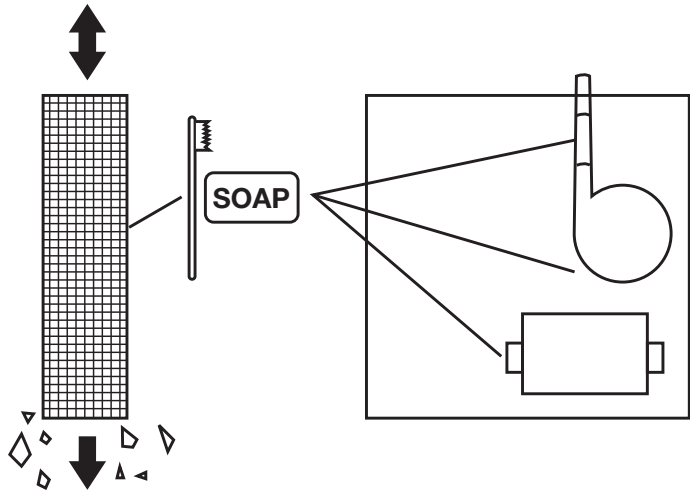

a xylem brand

Standard Drain Box

INSTRUCTION MANUAL

⚠ WARNING

This unit is designed for use with fresh water and salt water **ONLY**. Use with any other hazardous, caustic, or corrosive material could result in damage to the pump and the surrounding environment, possible exposure to hazardous substances and injury.

CE

• CLEANING

All mounting holes must be sealed with a marine grade sealant to prevent water intrusion.

ABYC
Setting Standards for Safer Boating

Install to ABYC standards
H-2 and E11

CE Logo

When this product carries a CE mark,
it conforms to one or more of the
following standards: EN 61000-6-1:2001
EN 61000-6-3:2007

CAUTION

Keep all wire connections above the highest water level. Wires must be joined with butt connectors and a marine grade sealant to prevent wire corrosion.

CAUTION

Always install proper fuse size to prevent damage to product should a short occur. Failure to install proper fuse could increase risk of pump malfunction potentially resulting in personal injury and/or fire hazard.