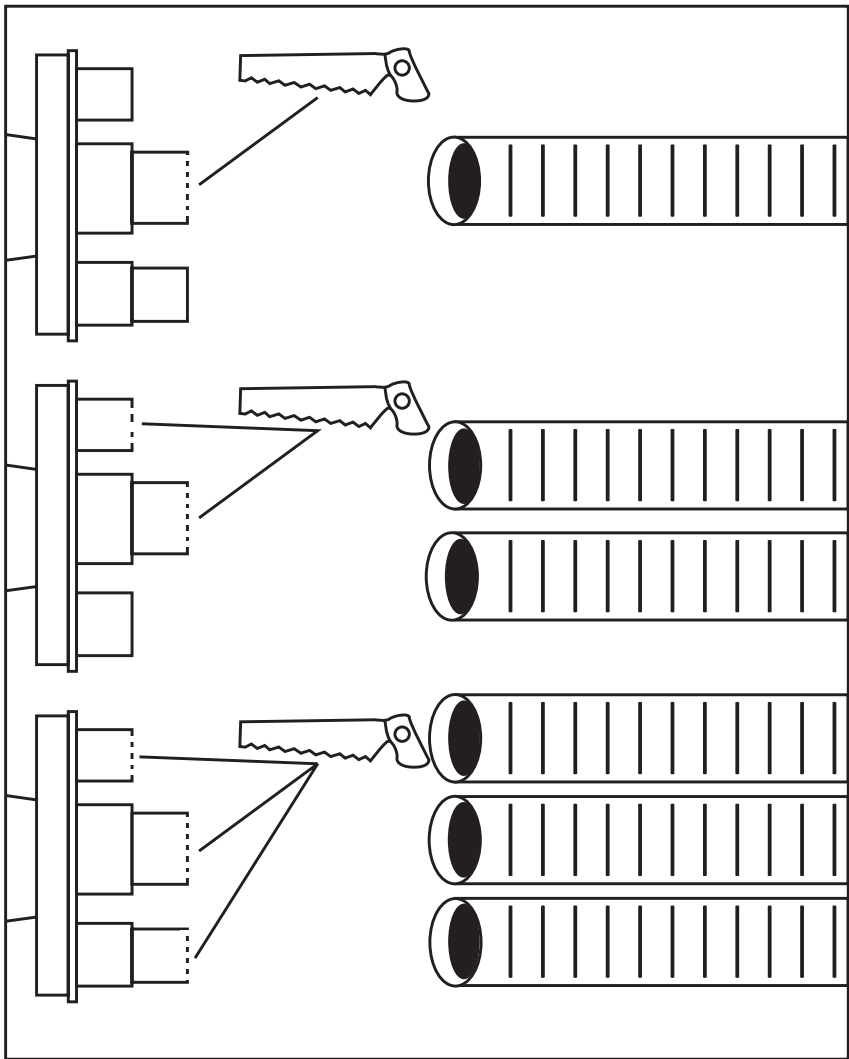

a xylem brand

Standard Drain Box

INSTRUCTION MANUAL

⚠ WARNING

This unit is designed for use with fresh water and salt water **ONLY**. Use with any other hazardous, caustic, or corrosive material could result in damage to the pump and the surrounding environment, possible exposure to hazardous substances and injury.

CE

• CLEANING

All mounting holes must be sealed with a marine grade sealant to prevent water intrusion.

ABYC
Setting Standards for Safer Boating

Install to ABYC standards
H-2 and E11

CE Logo

When this product carries a CE mark,
it conforms to one or more of the
following standards: EN 61000-6-1:2001
EN 61000-6-3:2007

A	B	C	D	E
Model	Discharge	Voltage	Amp Draw	Fuse Size

A	B	C	D	E
97A	3/4" (19mm)	12V	2.0A	3.0A
97A-24	3/4" (19mm)	24V	1.3A	1.5A
98A	3/4" (19mm)	12V	4.0A	5.0A
98A-24	3/4" (19mm)	24V	2.0A	3.0A

Check out the collection of boat plumbing we offer.