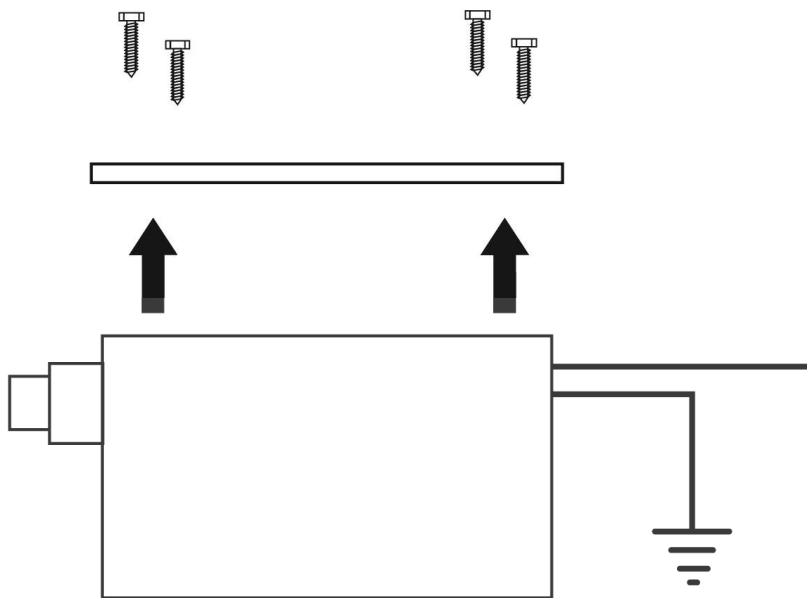

a xylem brand

Standard Drain Box

INSTRUCTION MANUAL

⚠ WARNING

This unit is designed for use with fresh water and salt water **ONLY**. Use with any other hazardous, caustic, or corrosive material could result in damage to the pump and the surrounding environment, possible exposure to hazardous substances and injury.

CE

• CLEANING

All mounting holes must be sealed with a marine grade sealant to prevent water intrusion.

ABYC
Setting Standards for Safer Boating

Install to ABYC standards
H-2 and E11

CE Logo

When this product carries a CE mark,
it conforms to one or more of the
following standards: EN 61000-6-1:2001
EN 61000-6-3:2007

A	B	C	D	E
Model	Discharge	Voltage	Amp Draw	Fuse Size

A	B	C	D	E
97A	3/4" (19mm)	12V	2.0A	3.0A
97A-24	3/4" (19mm)	24V	1.3A	1.5A
98A	3/4" (19mm)	12V	4.0A	5.0A
98A-24	3/4" (19mm)	24V	2.0A	3.0A

Check out the collection of boat plumbing we offer.