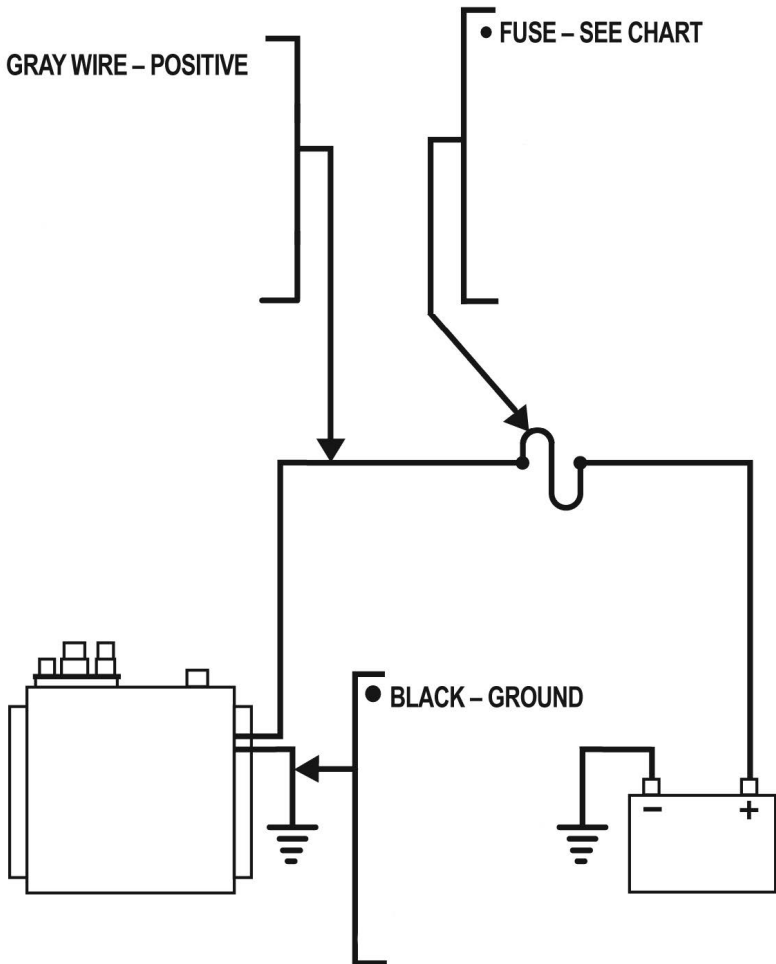

CE

• CLEANING

All mounting holes must be sealed with a marine grade sealant to prevent water intrusion.

ABYC
Setting Standards for Safer Boating

Install to ABYC standards
H-2 and E11

CE Logo

When this product carries a CE mark,
it conforms to one or more of the
following standards: EN 61000-6-1:2001
EN 61000-6-3:2007

CAUTION

Keep all wire connections above the highest water level. Wires must be joined with butt connectors and a marine grade sealant to prevent wire corrosion.

CAUTION

Always install proper fuse size to prevent damage to product should a short occur. Failure to install proper fuse could increase risk of pump malfunction potentially resulting in personal injury and/or fire hazard.

● GRAY WIRE – POSITIVE

● FUSE – SEE CHART

● BLACK – GROUND

CAUTION

Disconnect power from the system before working on the unit to avoid personal injury, damage to the surrounding environment and/or damage to the unit.

A	B	C	D	E
Model	Discharge	Voltage	Amp Draw	Fuse Size

A	B	C	D	E
97A	3/4" (19mm)	12V	2.0A	3.0A
97A-24	3/4" (19mm)	24V	1.3A	1.5A
98A	3/4" (19mm)	12V	4.0A	5.0A
98A-24	3/4" (19mm)	24V	2.0A	3.0A

Check out the collection of boat plumbing we offer.