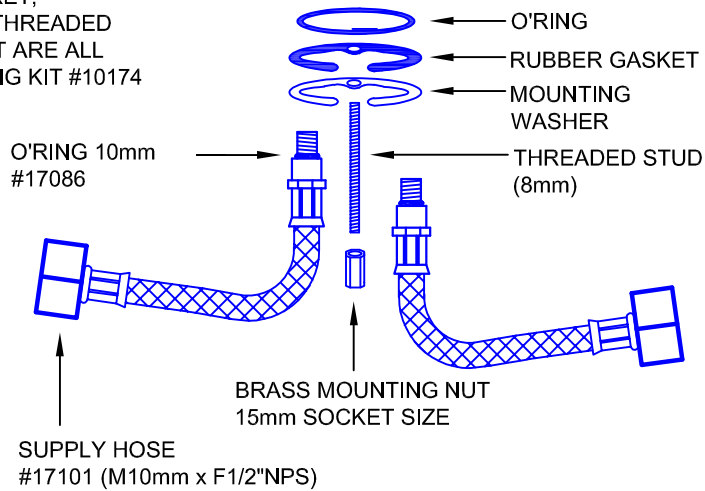

O'RING, RUBBER GASKET, MOUNTING WASHER, THREADED STUD, AND BRASS NUT ARE ALL INCLUDED IN MOUNTING KIT #10174

**DRAWING #**

1

**MODEL #**

10422