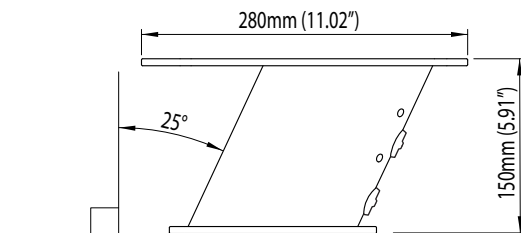

Aluminium PowerTower® (APT-150-01)

SCANSTRUT
designed for life at sea

Learn more about marine electronics and navigation on our website.