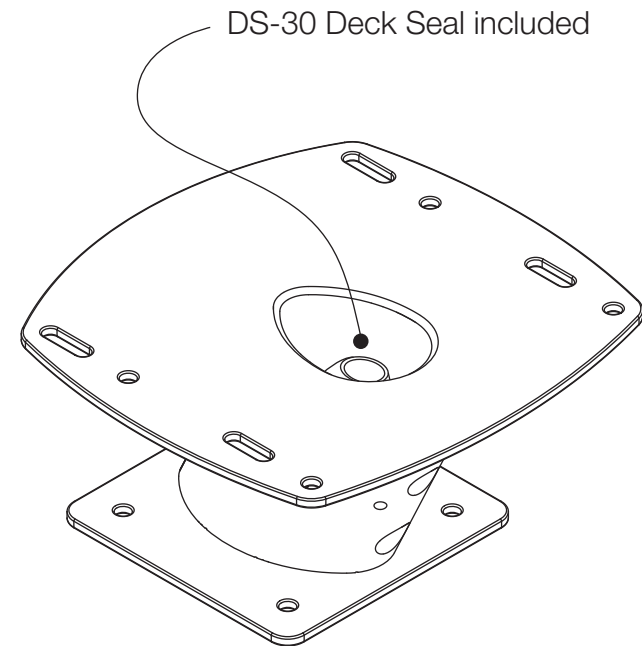

Aluminium PowerTower® (APT-150-01)

SCANSTRUT
designed for life at sea

Learn more about marine electronics and navigation on our website.