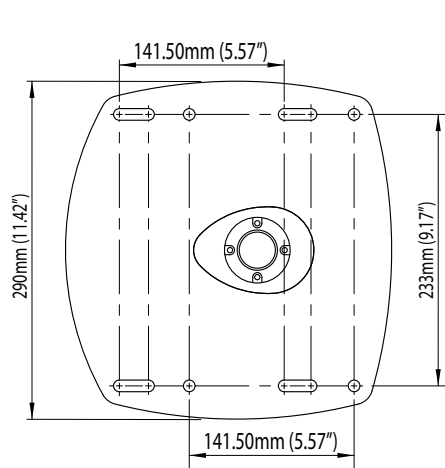

Aluminium PowerTower® (APT-150-01)

SCANSTRUT
designed for life at sea

Learn more about marine electronics and navigation on our website.