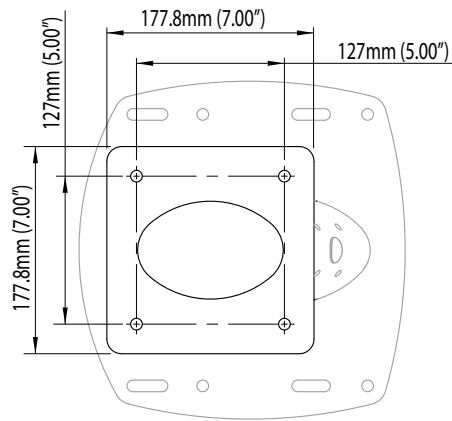

Aluminium PowerTower® (APT-150-01)

SCANSTRUT
designed for life at sea

Learn more about marine electronics and navigation on our website.