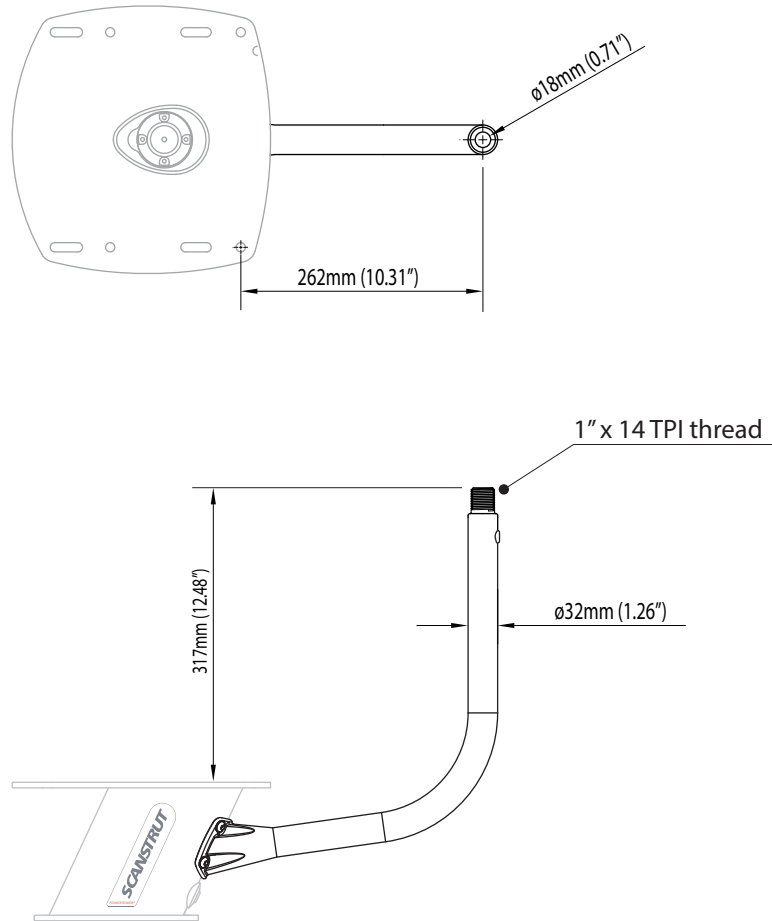

GPS Antenna Bar (APT-GPS-01)

SCANSTRUT.
designed for life at sea