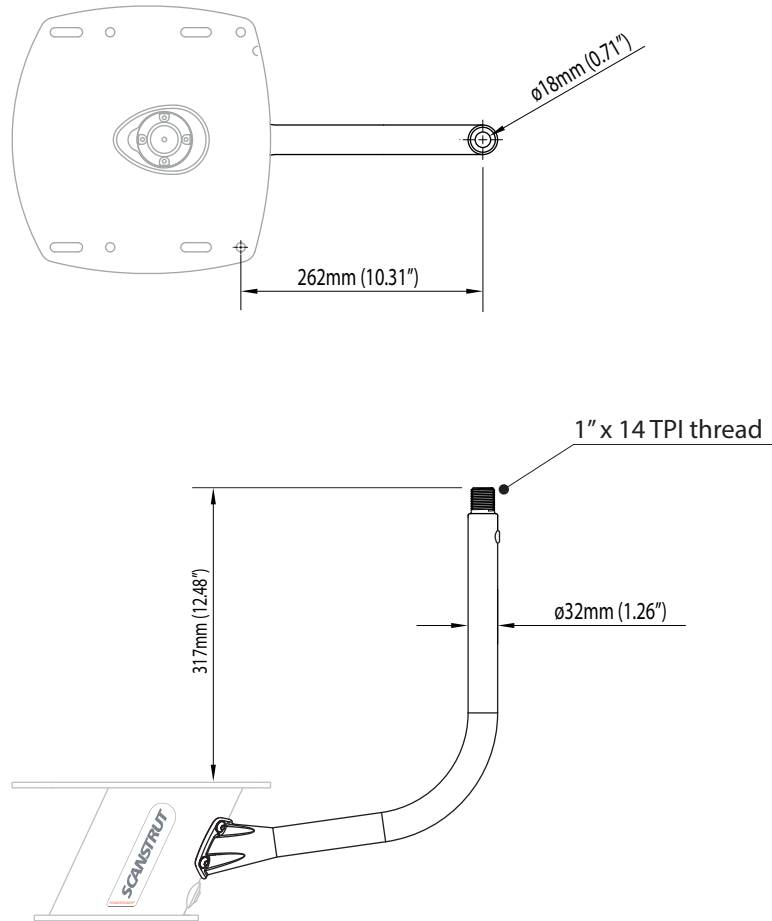

Parts List							
M6 Nylon Insulator	x4	Small Grommet	x1	Large Grommet	x1	Bondloc 243	x1
							
64021		101832		101829		10265	

Tools Required	
	4mm Hex Wrench

# GPS Antenna Bar (APT-GPS-01)

**SCANSTRUT.**  
designed for life at sea

Learn more about marine electronics and navigation on our website.