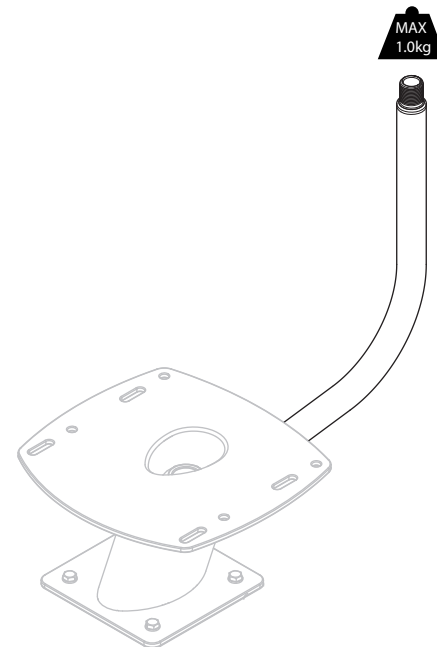

Parts List							
M6 Nylon Insulator	x4	Small Grommet	x1	Large Grommet	x1	Bondloc 243	x1
							
64021		101832		101829		10265	

Tools Required	
	4mm Hex Wrench

# GPS Antenna Bar (APT-GPS-01)

**SCANSTRUT.**  
designed for life at sea

Learn more about marine electronics and navigation on our website.