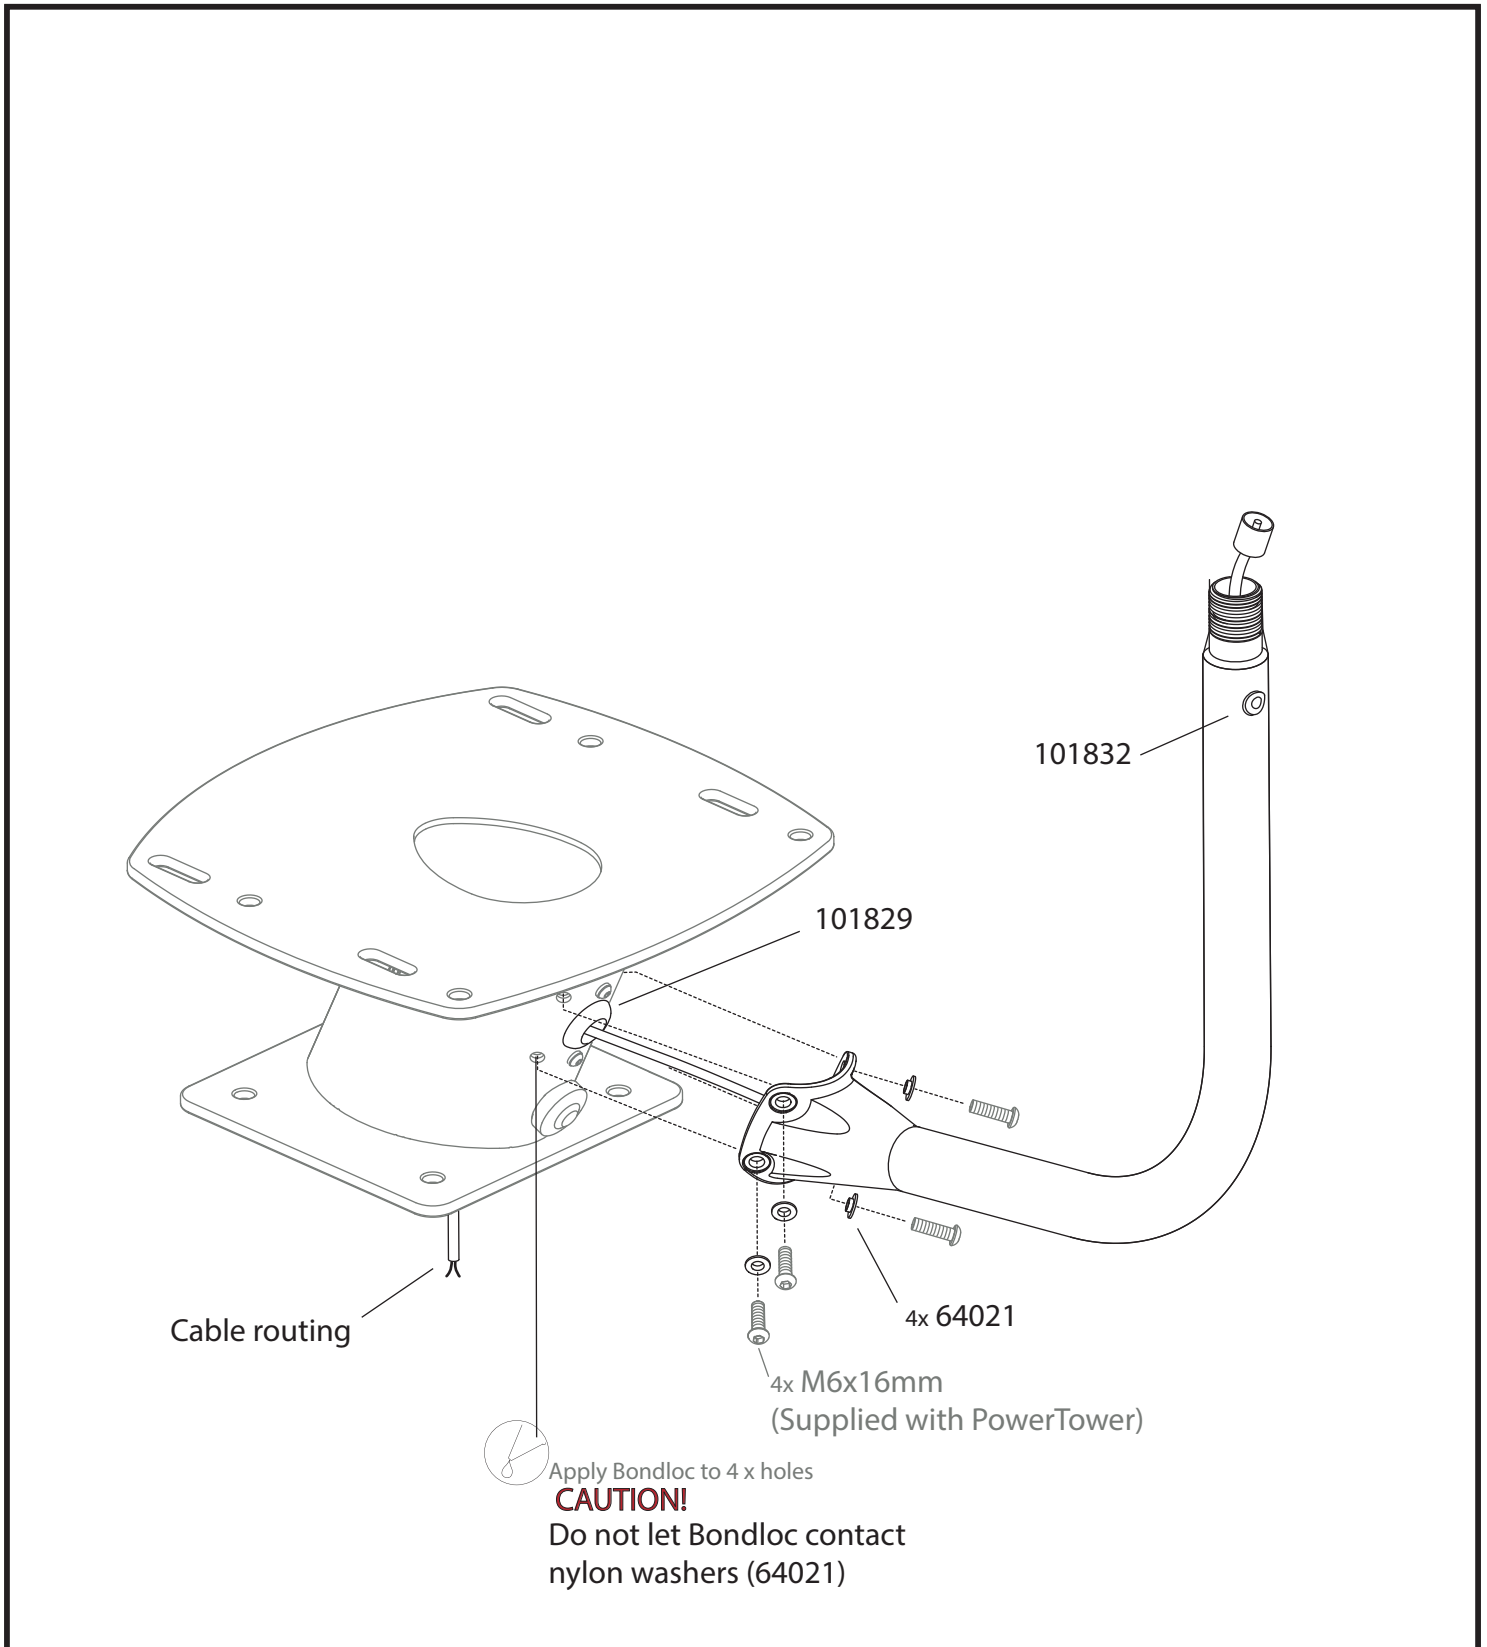

Parts List							
M6 Nylon Insulator	x4	Small Grommet	x1	Large Grommet	x1	Bondloc 243	x1
							
64021		101832		101829		10265	

Tools Required	
	4mm Hex Wrench

# GPS Antenna Bar (APT-GPS-01)

**SCANSTRUT.**  
designed for life at sea

Learn more about marine electronics and navigation on our website.