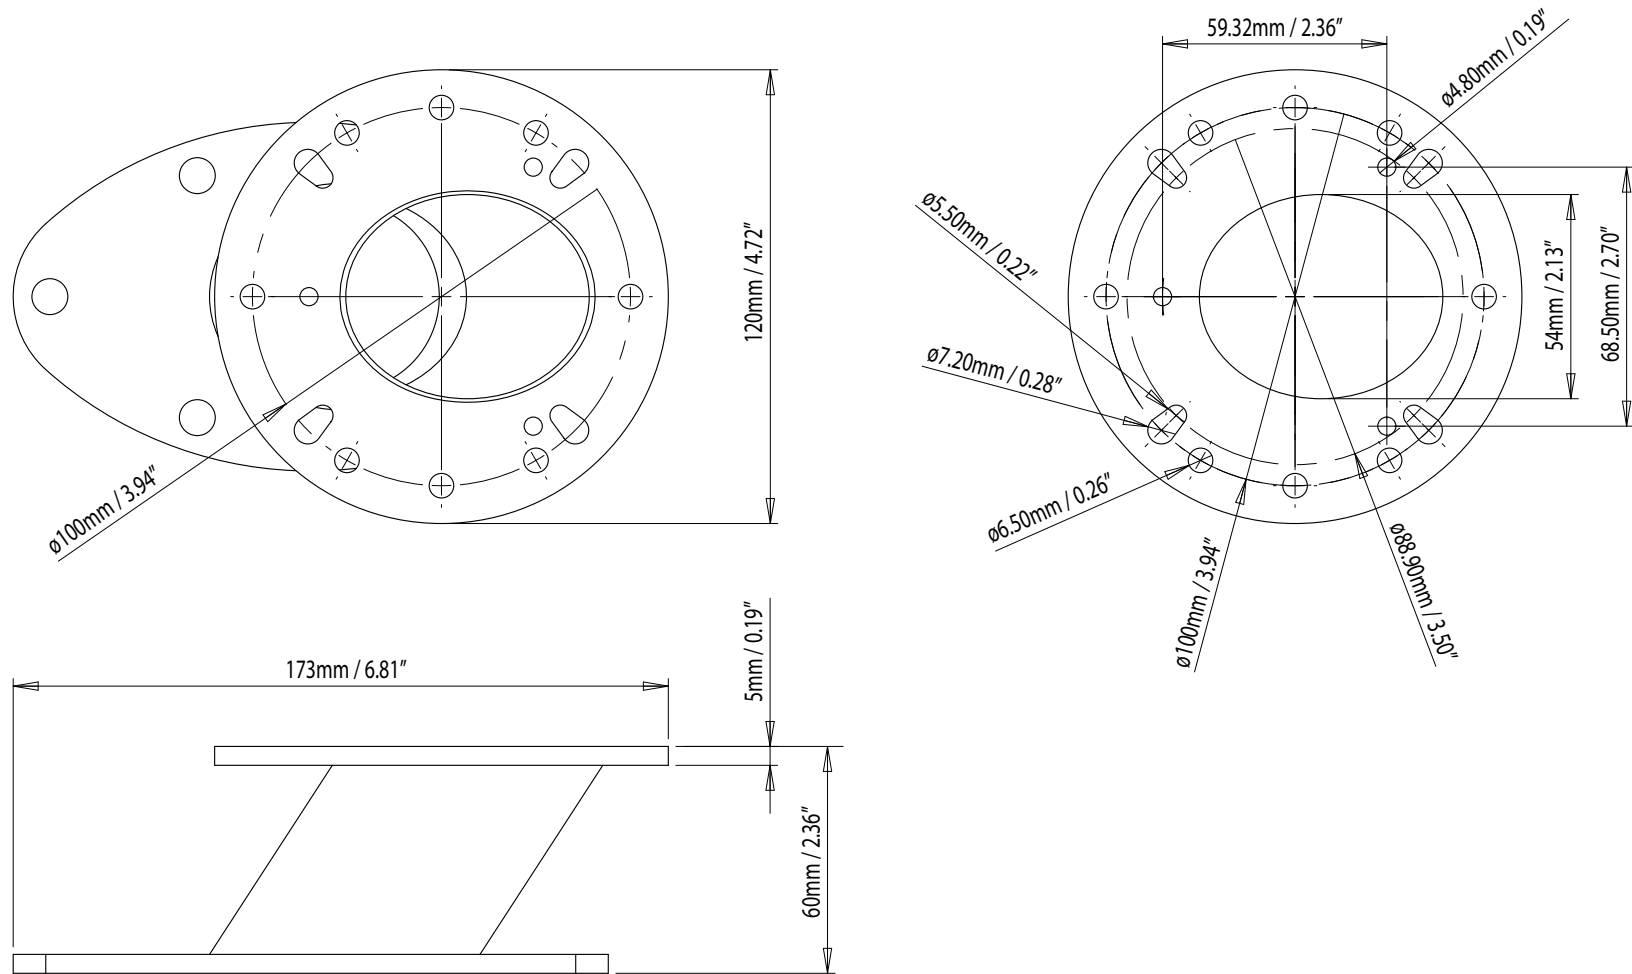

DPT-C-PLATE-01

SCANSTRUT

Learn more about marine electronics and navigation on our website.