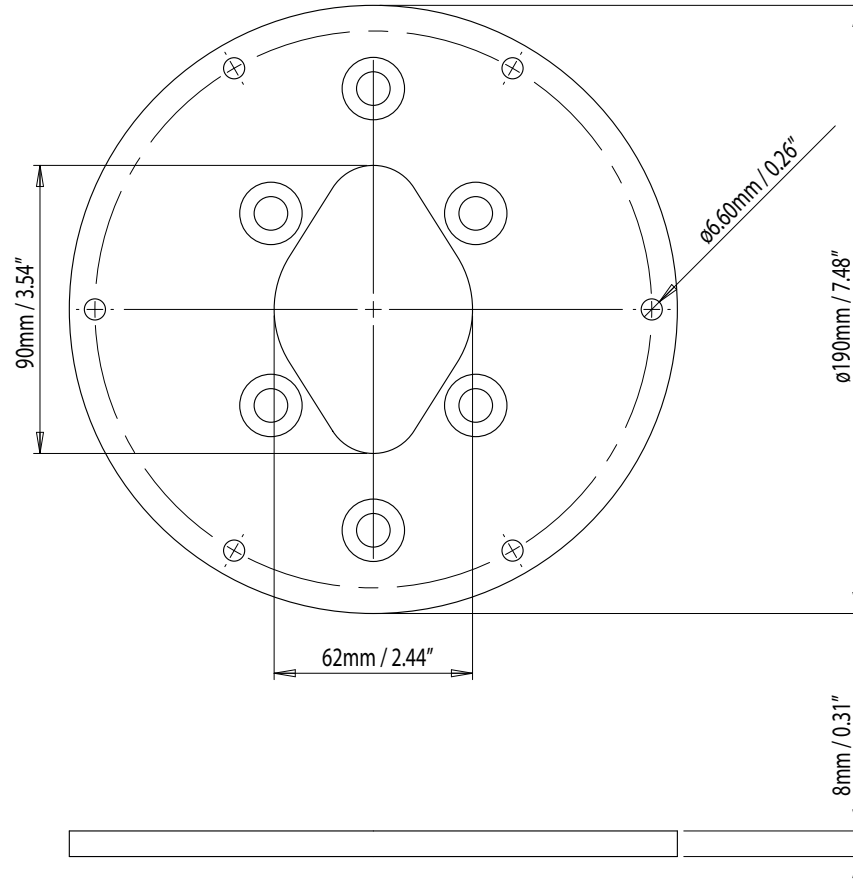

DPT-C-PLATE-02

SCANSTRUT

Learn more about marine electronics and navigation on our website.