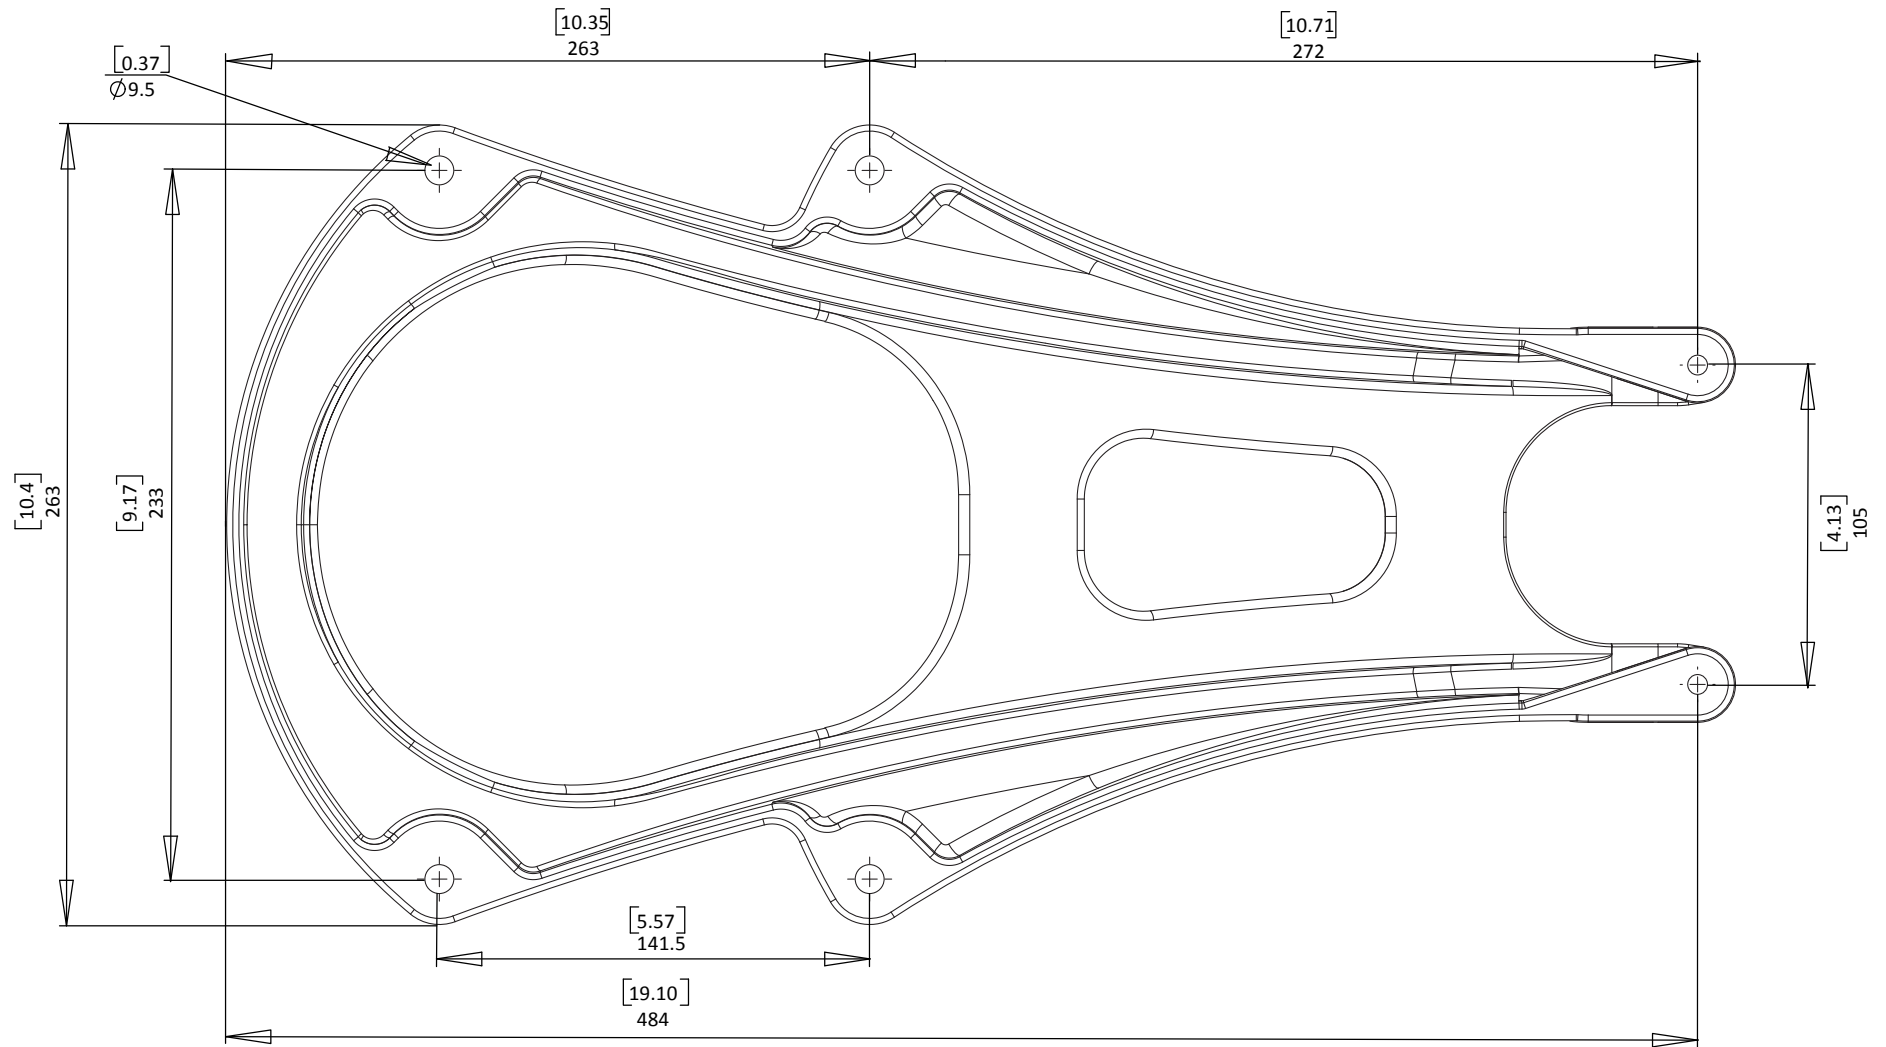

M92722 Mast Mount Fixing Dimensions

SCANSTRUT
designed for life at sea

Discover various marine electronics and navigation in our online store.