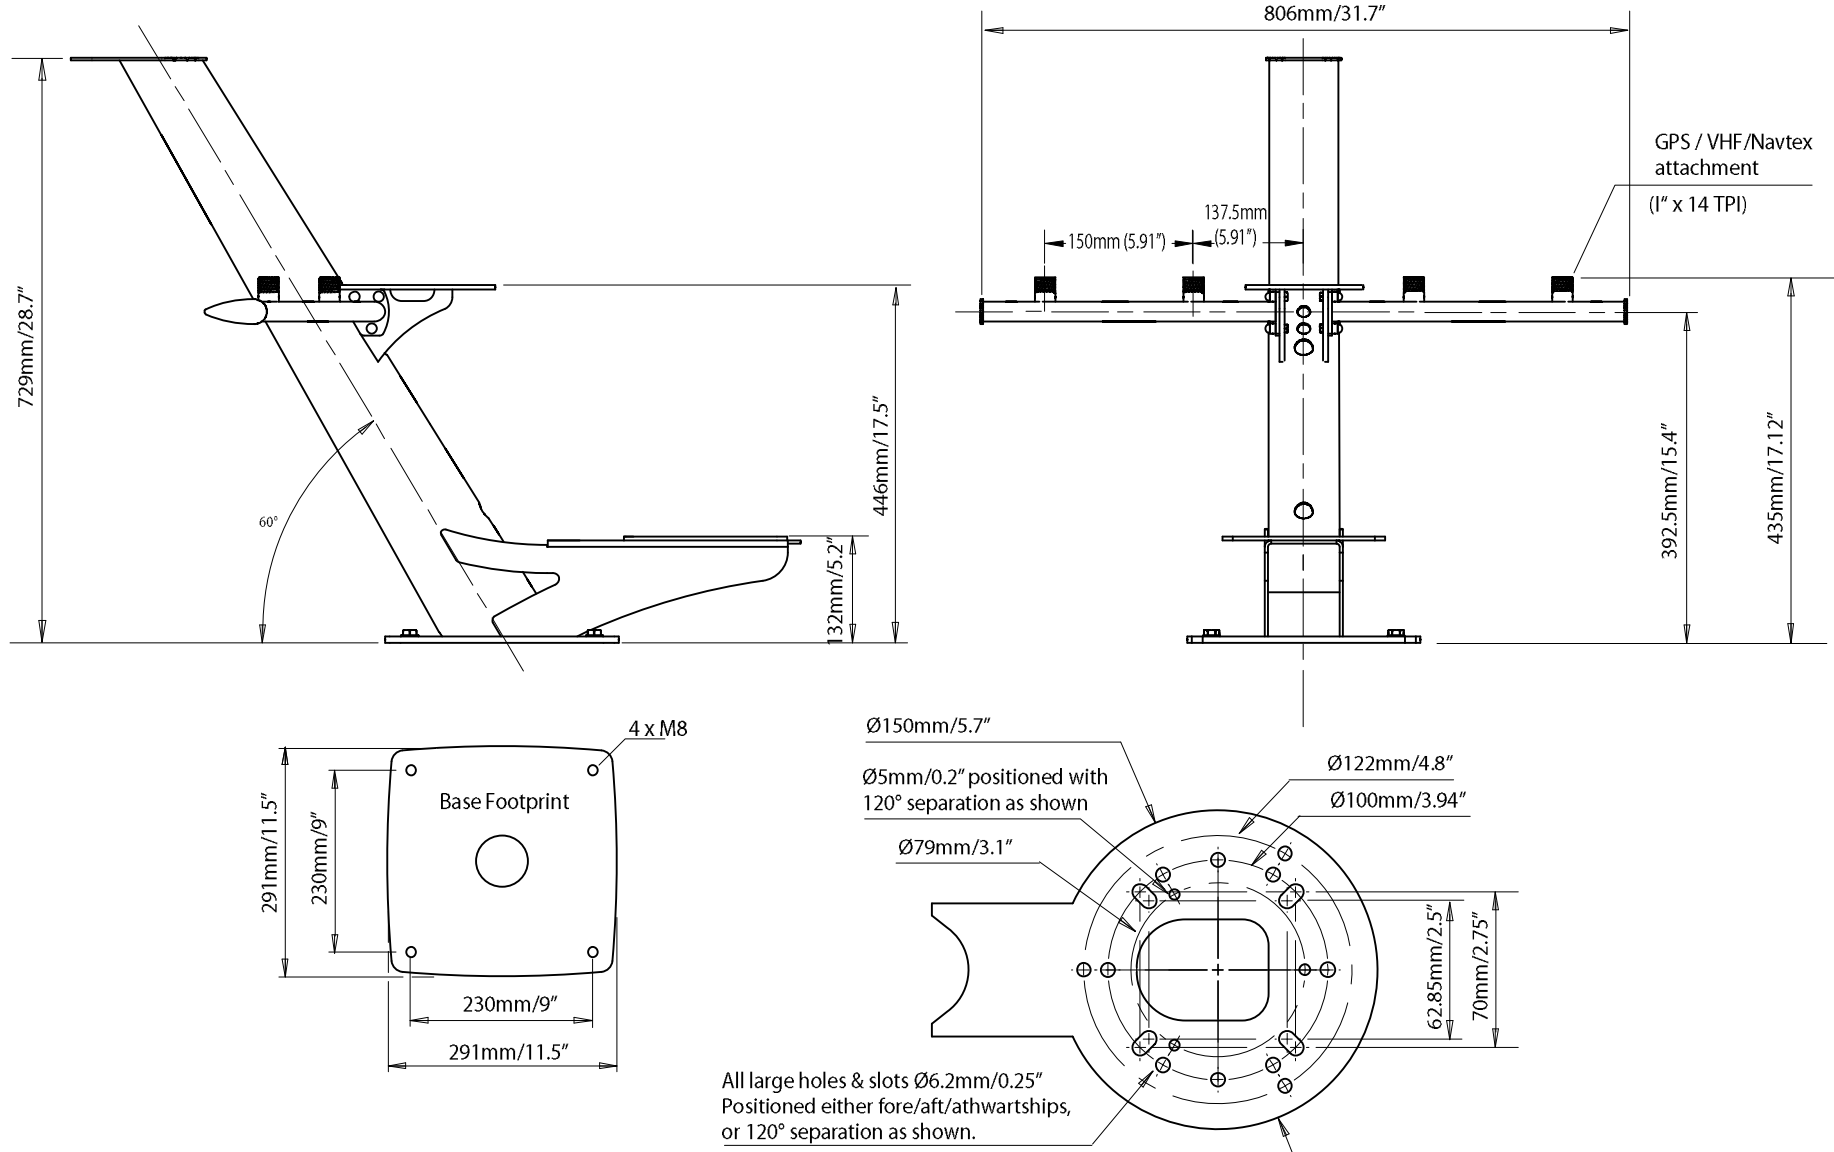

# Tapered Radar Mast - PTM-R1/R2

**SCANSTRUT**  
INSTALLATION SOLUTIONS FOR MARINE ELECTRONICS™

Discover various marine electronics and navigation in our online store.