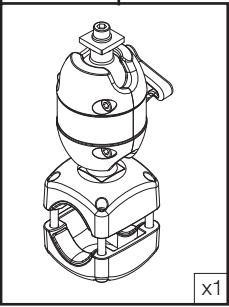

Parts List

Tools Required

Rokk Adjustable Rail Mount (order top plate separately)

SCANSTRUT
designed for life at sea