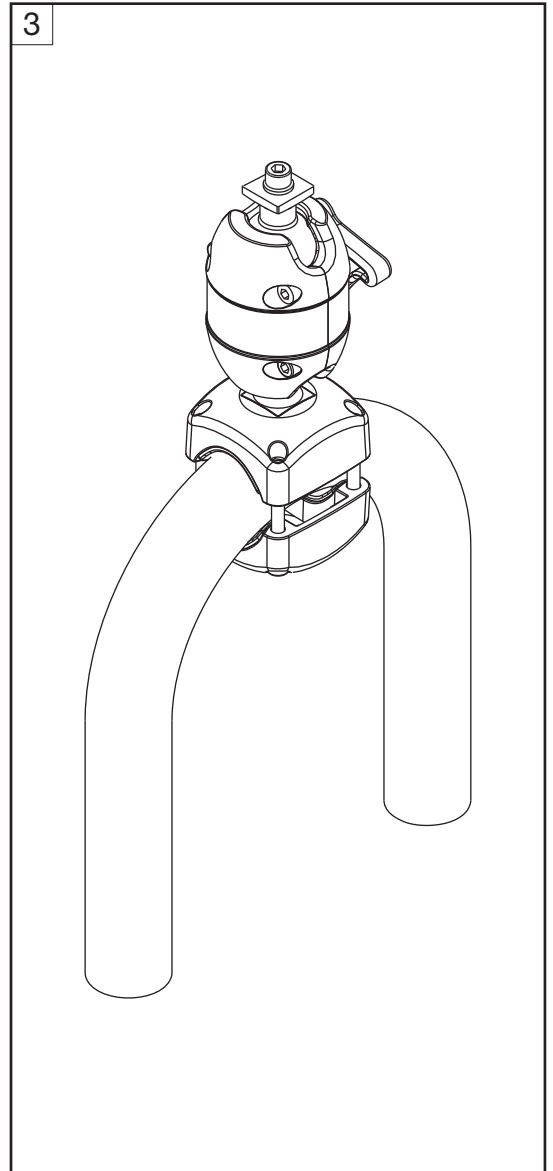

Parts List

Tools Required

Rokk Adjustable Rail Mount (order top plate separately)

SCANSTRUT
designed for life at sea