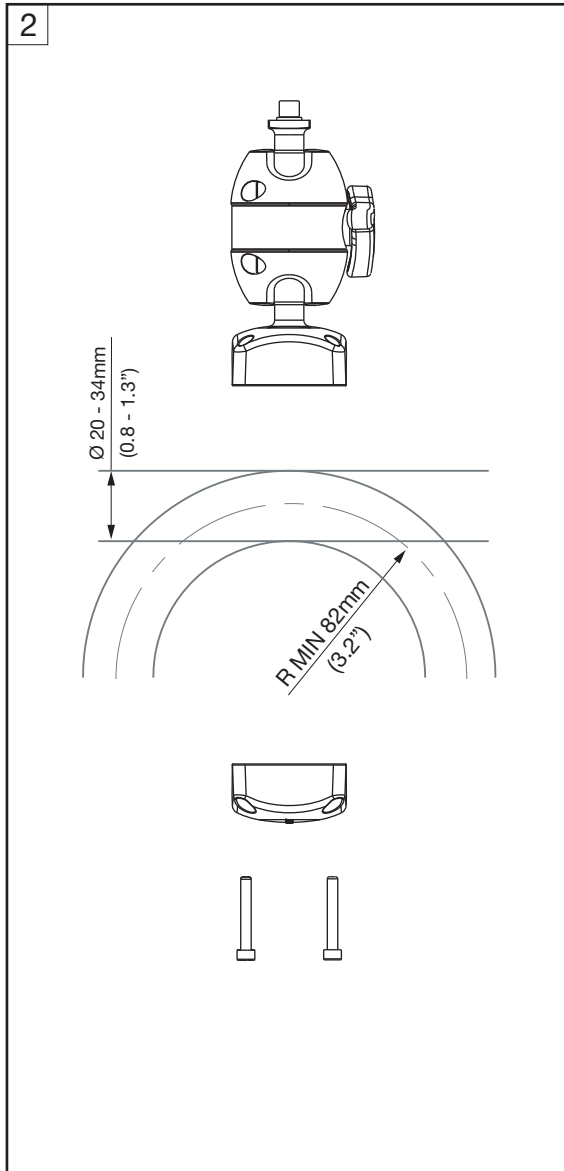

Parts List

Tools Required

Rokk Adjustable Rail Mount (order top plate separately)

SCANSTRUT
designed for life at sea