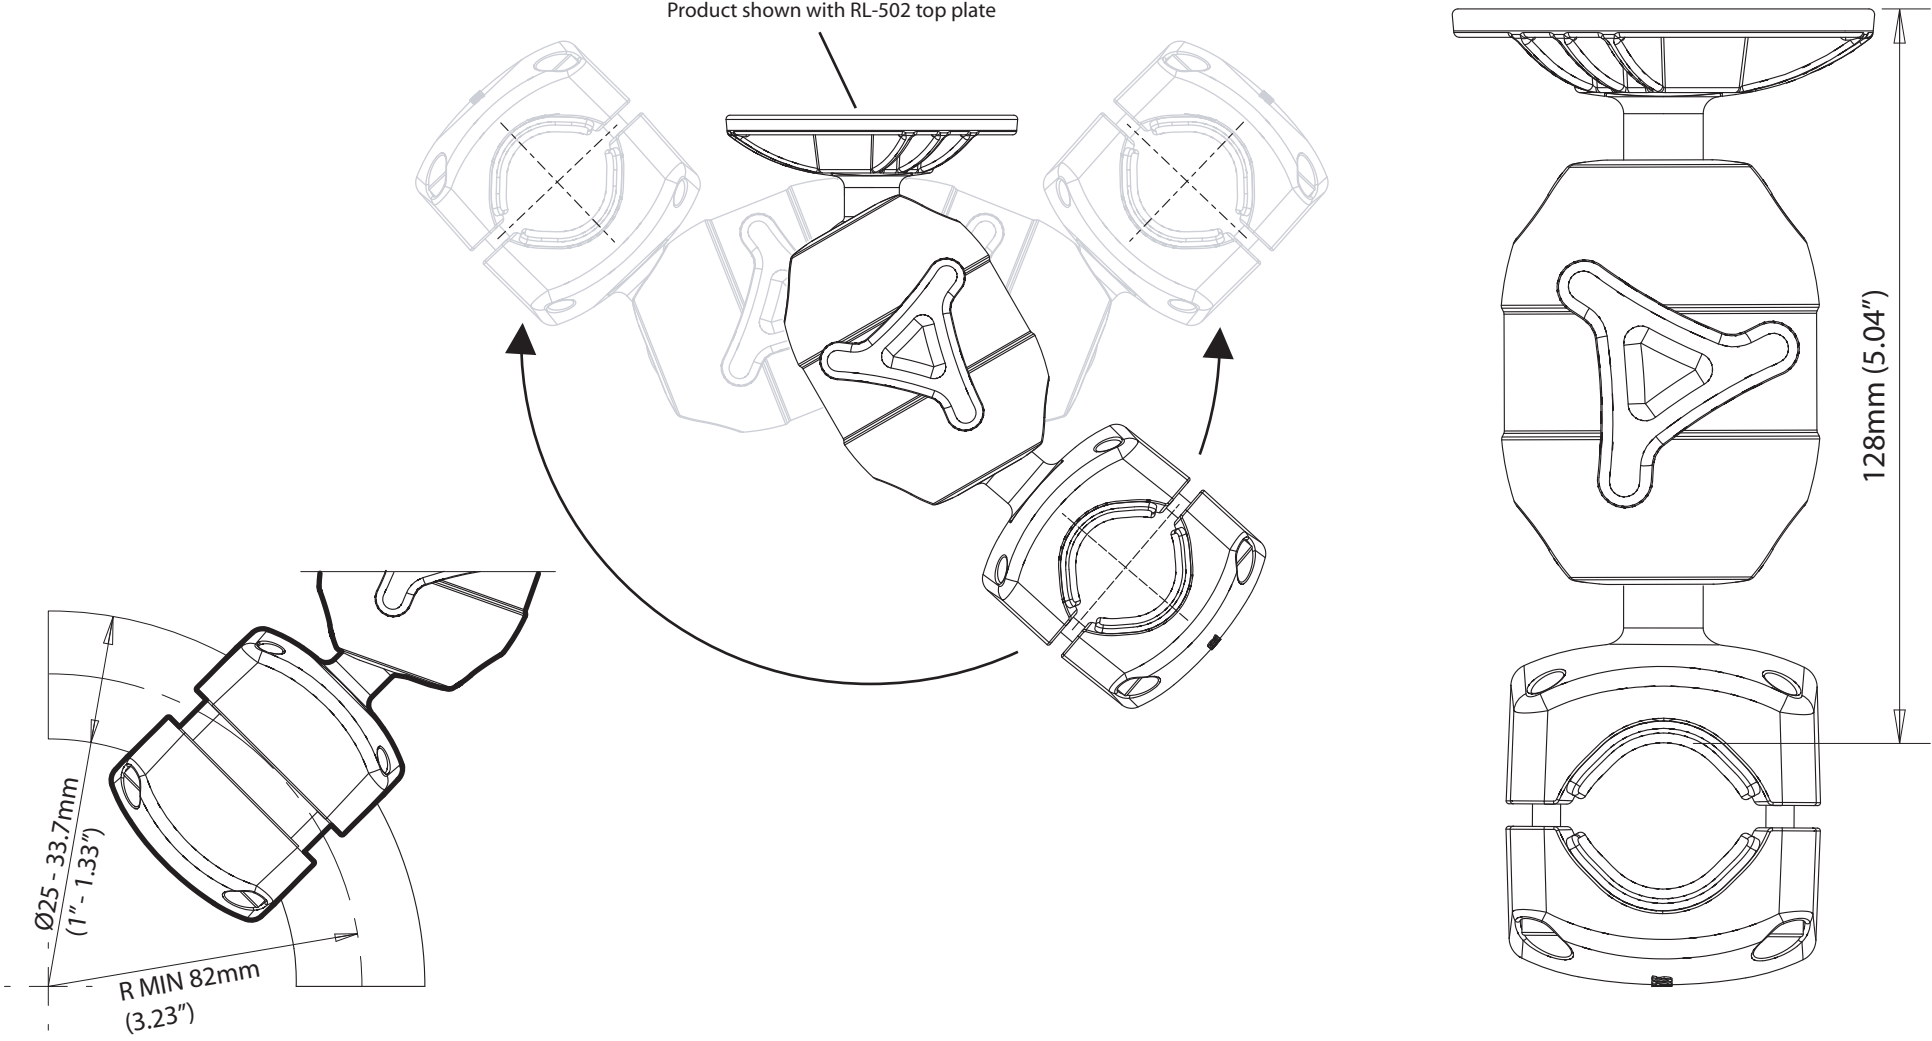

Parts List

Tools Required

Rokk Adjustable Rail Mount (order top plate separately)

SCANSTRUT
designed for life at sea