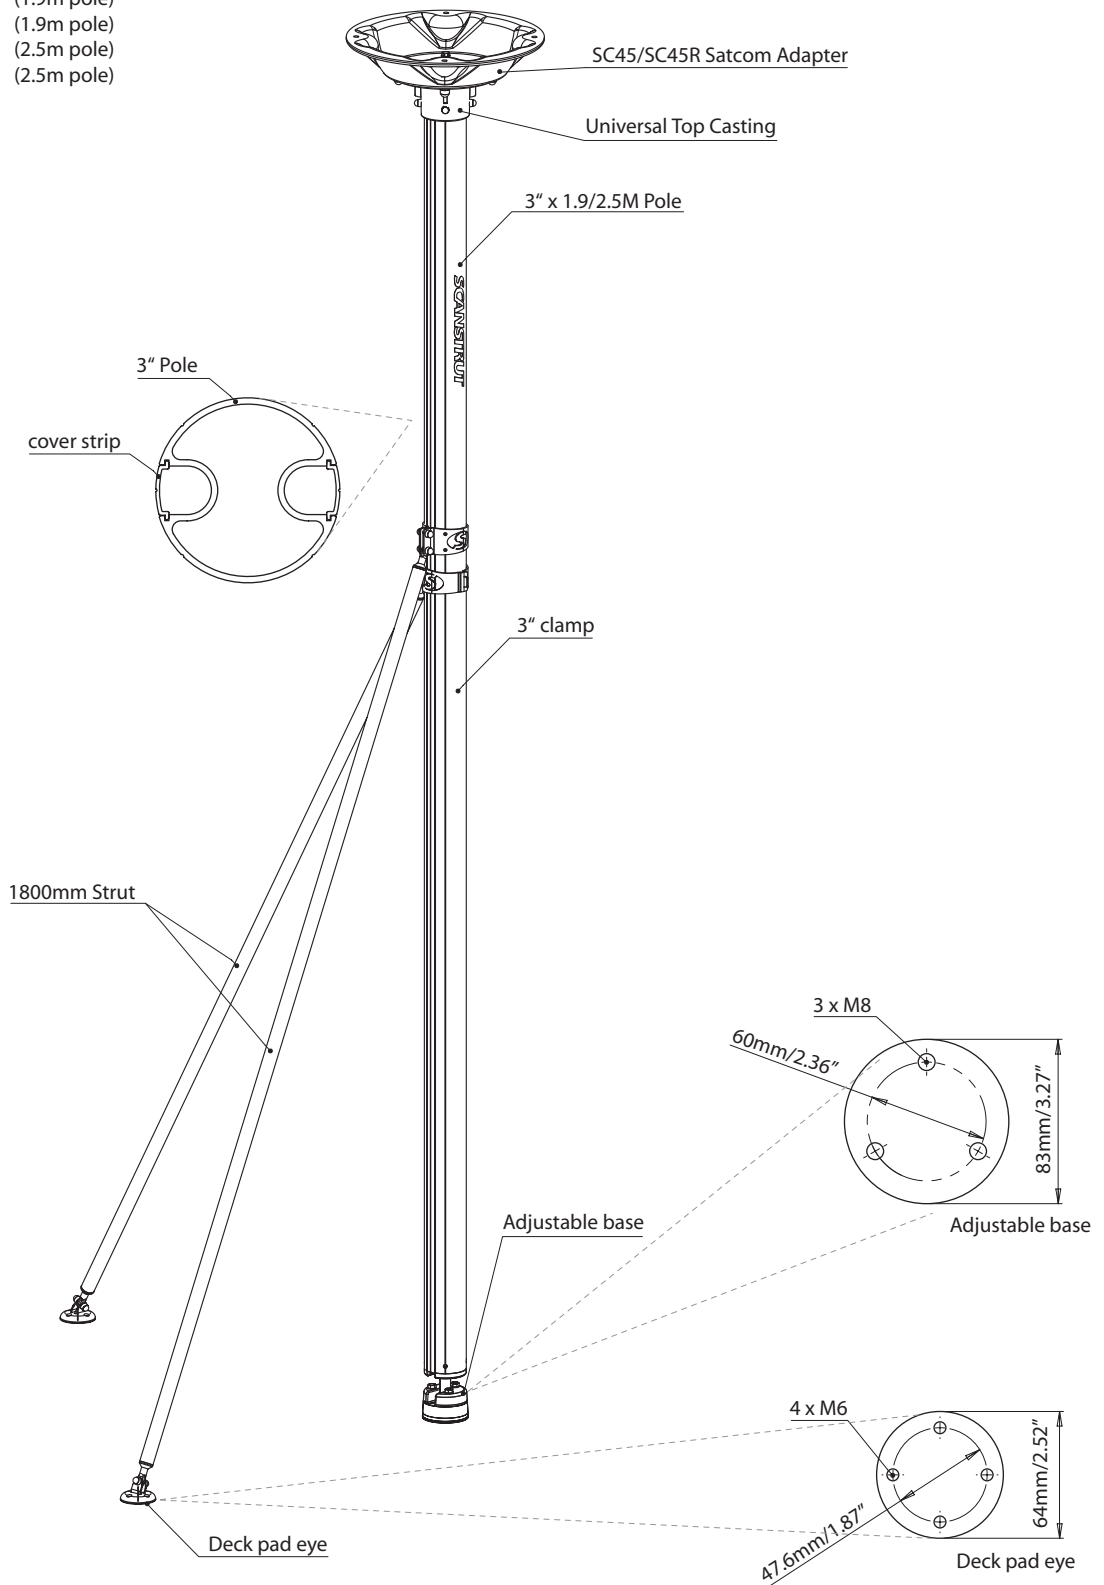

# SC100 Pole Mount

SC100 Pole mounts:

SC101	1.9M
SC102	2.5M
SC103	1.9M
SC104	2.5M
SC105	1.9M
SC106	2.5M
SC107A	2.5M

# SC105/6-45/45R Pole Mount

## Product Configurations:

SC105-45	(1.9m pole)
SC105-45R	(1.9m pole)
SC106-45	(2.5m pole)
SC106-45R	(2.5m pole)

<b>SCANSTRUT</b>	
DESIGN COPYRIGHT OF SCANSTRUT LTD	
SCALE:1:2	A4 DO NOT SCALE DRAWING
UNLESS OTHERWISE SPECIFIED: DIMENSIONS ARE IN MILLIMETERS	
GENERAL TOLERANCES: $\pm 0.1$ UNLESS OTHERWISE STATED. IF IN DOUBT PLEASE ASK	
TITLE: SC101/2 Radar Mount Plate Dims	
PART NO.	REVISION
DRAWN	DATE

<b>SCANSTRUT</b> DESIGN COPYRIGHT OF SCANSTRUT LTD			
SCALE:1:3	A4	DO NOT SCALE DRAWING	
UNLESS OTHERWISE SPECIFIED: DIMENSIONS ARE IN MILLIMETERS		GENERAL TOLERANCES: ±0.1 UNLESS OTHERWISE STATED. IF IN DOUBT PLEASE ASK	
TITLE:		SC105-6 Top	
PART NO.	10108	REVISION	C
DRAWN	JK	DATE	