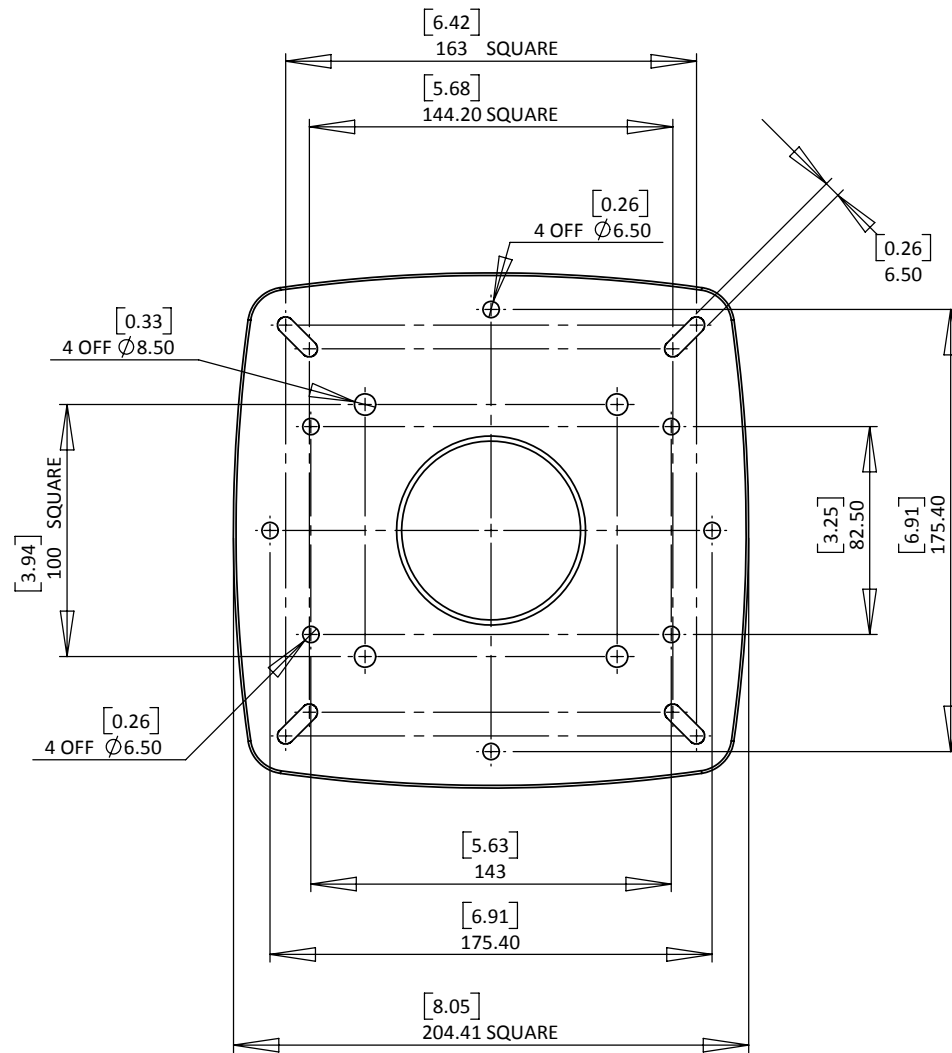

# SC100 Pole Mount

SC100 Pole mounts:

SC101	1.9M
SC102	2.5M
SC103	1.9M
SC104	2.5M
SC105	1.9M
SC106	2.5M
SC107A	2.5M

# SC105/6-45/45R Pole Mount

## Product Configurations:

SC105-45	(1.9m pole)
SC105-45R	(1.9m pole)
SC106-45	(2.5m pole)
SC106-45R	(2.5m pole)

<b>SCANSTRUT</b>	
DESIGN COPYRIGHT OF SCANSTRUT LTD	
SCALE:1:2	A4 DO NOT SCALE DRAWING
UNLESS OTHERWISE SPECIFIED: DIMENSIONS ARE IN MILLIMETERS	
GENERAL TOLERANCES: $\pm 0.1$ UNLESS OTHERWISE STATED. IF IN DOUBT PLEASE ASK	
TITLE: SC101/2 Radar Mount Plate Dims	
PART NO.	REVISION
DRAWN	DATE

<b>SCANSTRUT</b> DESIGN COPYRIGHT OF SCANSTRUT LTD			
SCALE:1:3	A4	DO NOT SCALE DRAWING	
UNLESS OTHERWISE SPECIFIED: DIMENSIONS ARE IN MILLIMETERS		GENERAL TOLERANCES: ±0.1 UNLESS OTHERWISE STATED. IF IN DOUBT PLEASE ASK	
TITLE:		SC105-6 Top	
PART NO.	10108	REVISION	C
DRAWN	JK	DATE	