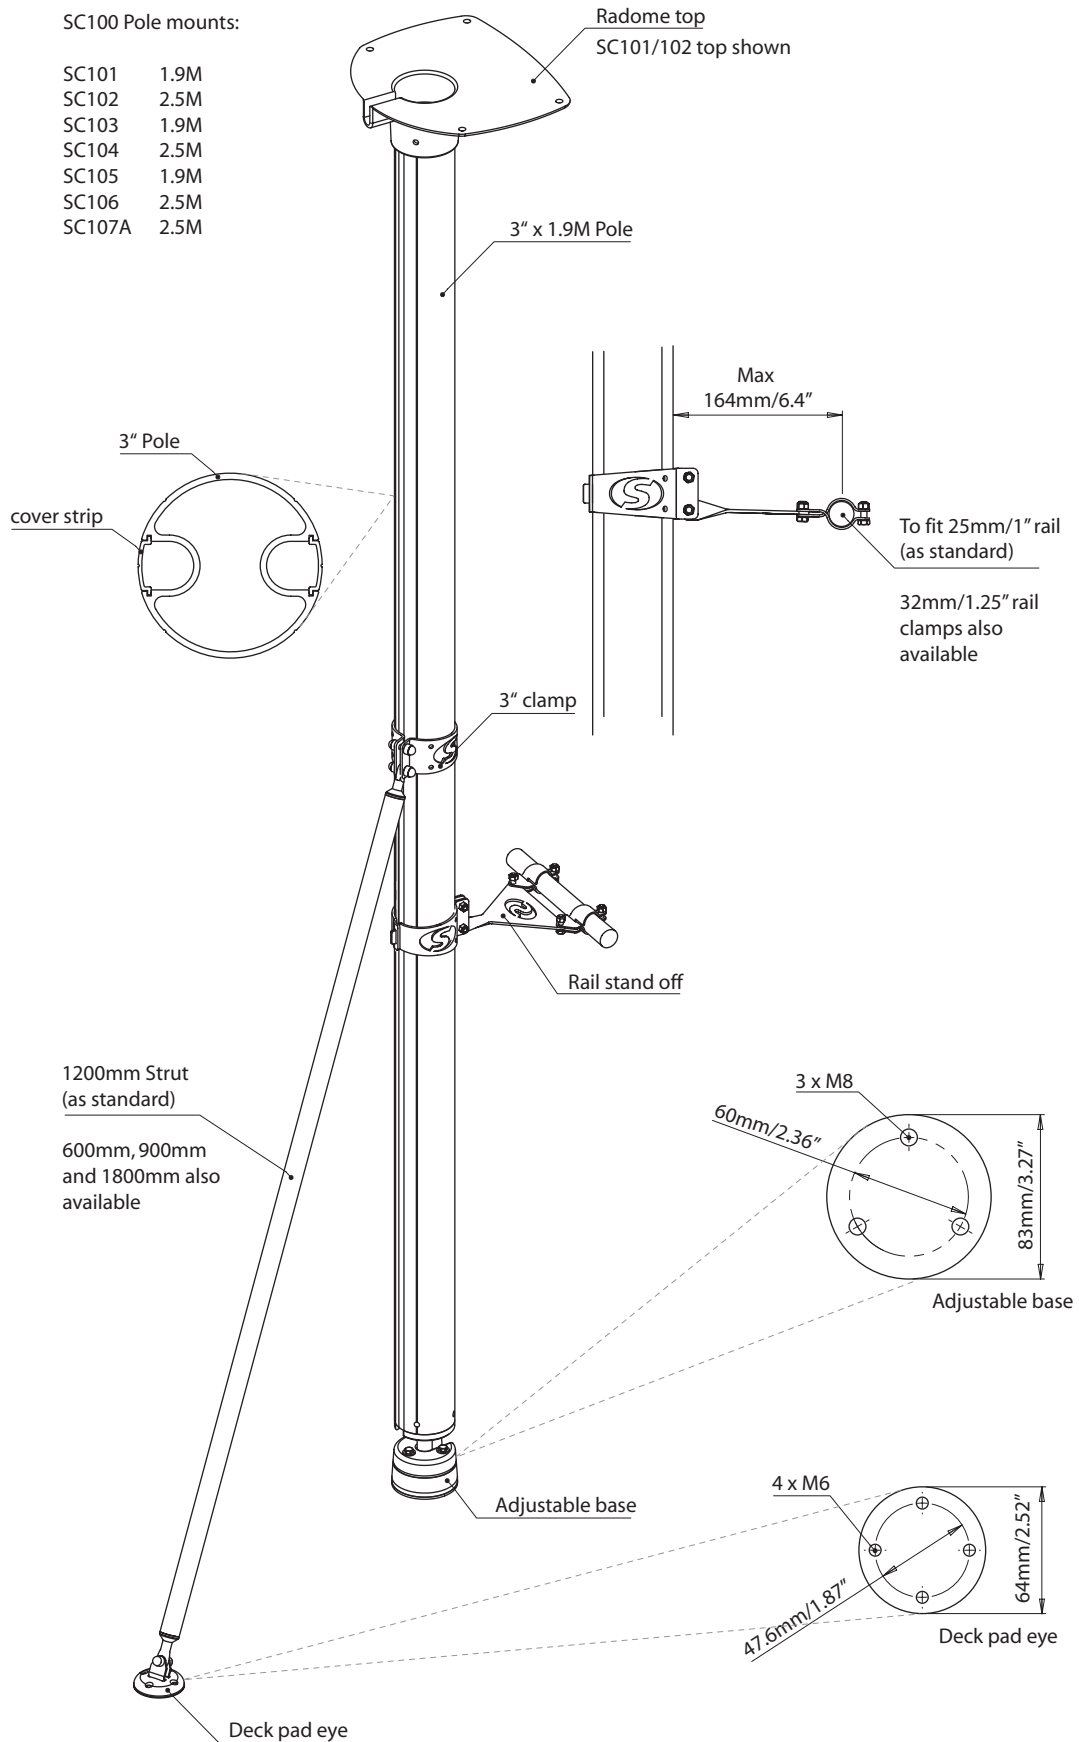

# SC100 Pole Mount

SC100 Pole mounts:

SC101	1.9M
SC102	2.5M
SC103	1.9M
SC104	2.5M
SC105	1.9M
SC106	2.5M
SC107A	2.5M

# SC105/6-45/45R Pole Mount

## Product Configurations:

SC105-45	(1.9m pole)
SC105-45R	(1.9m pole)
SC106-45	(2.5m pole)
SC106-45R	(2.5m pole)

<b>SCANSTRUT</b>	
DESIGN COPYRIGHT OF SCANSTRUT LTD	
SCALE:1:2	A4 DO NOT SCALE DRAWING
UNLESS OTHERWISE SPECIFIED: DIMENSIONS ARE IN MILLIMETERS	
GENERAL TOLERANCES: $\pm 0.1$ UNLESS OTHERWISE STATED. IF IN DOUBT PLEASE ASK	
TITLE: SC101/2 Radar Mount Plate Dims	
PART NO.	REVISION
DRAWN	DATE

<b>SCANSTRUT</b> DESIGN COPYRIGHT OF SCANSTRUT LTD			
SCALE:1:3	A4	DO NOT SCALE DRAWING	
UNLESS OTHERWISE SPECIFIED: DIMENSIONS ARE IN MILLIMETERS		GENERAL TOLERANCES: ±0.1 UNLESS OTHERWISE STATED. IF IN DOUBT PLEASE ASK	
TITLE:		SC105-6 Top	
PART NO.	10108	REVISION	C
DRAWN	JK	DATE	