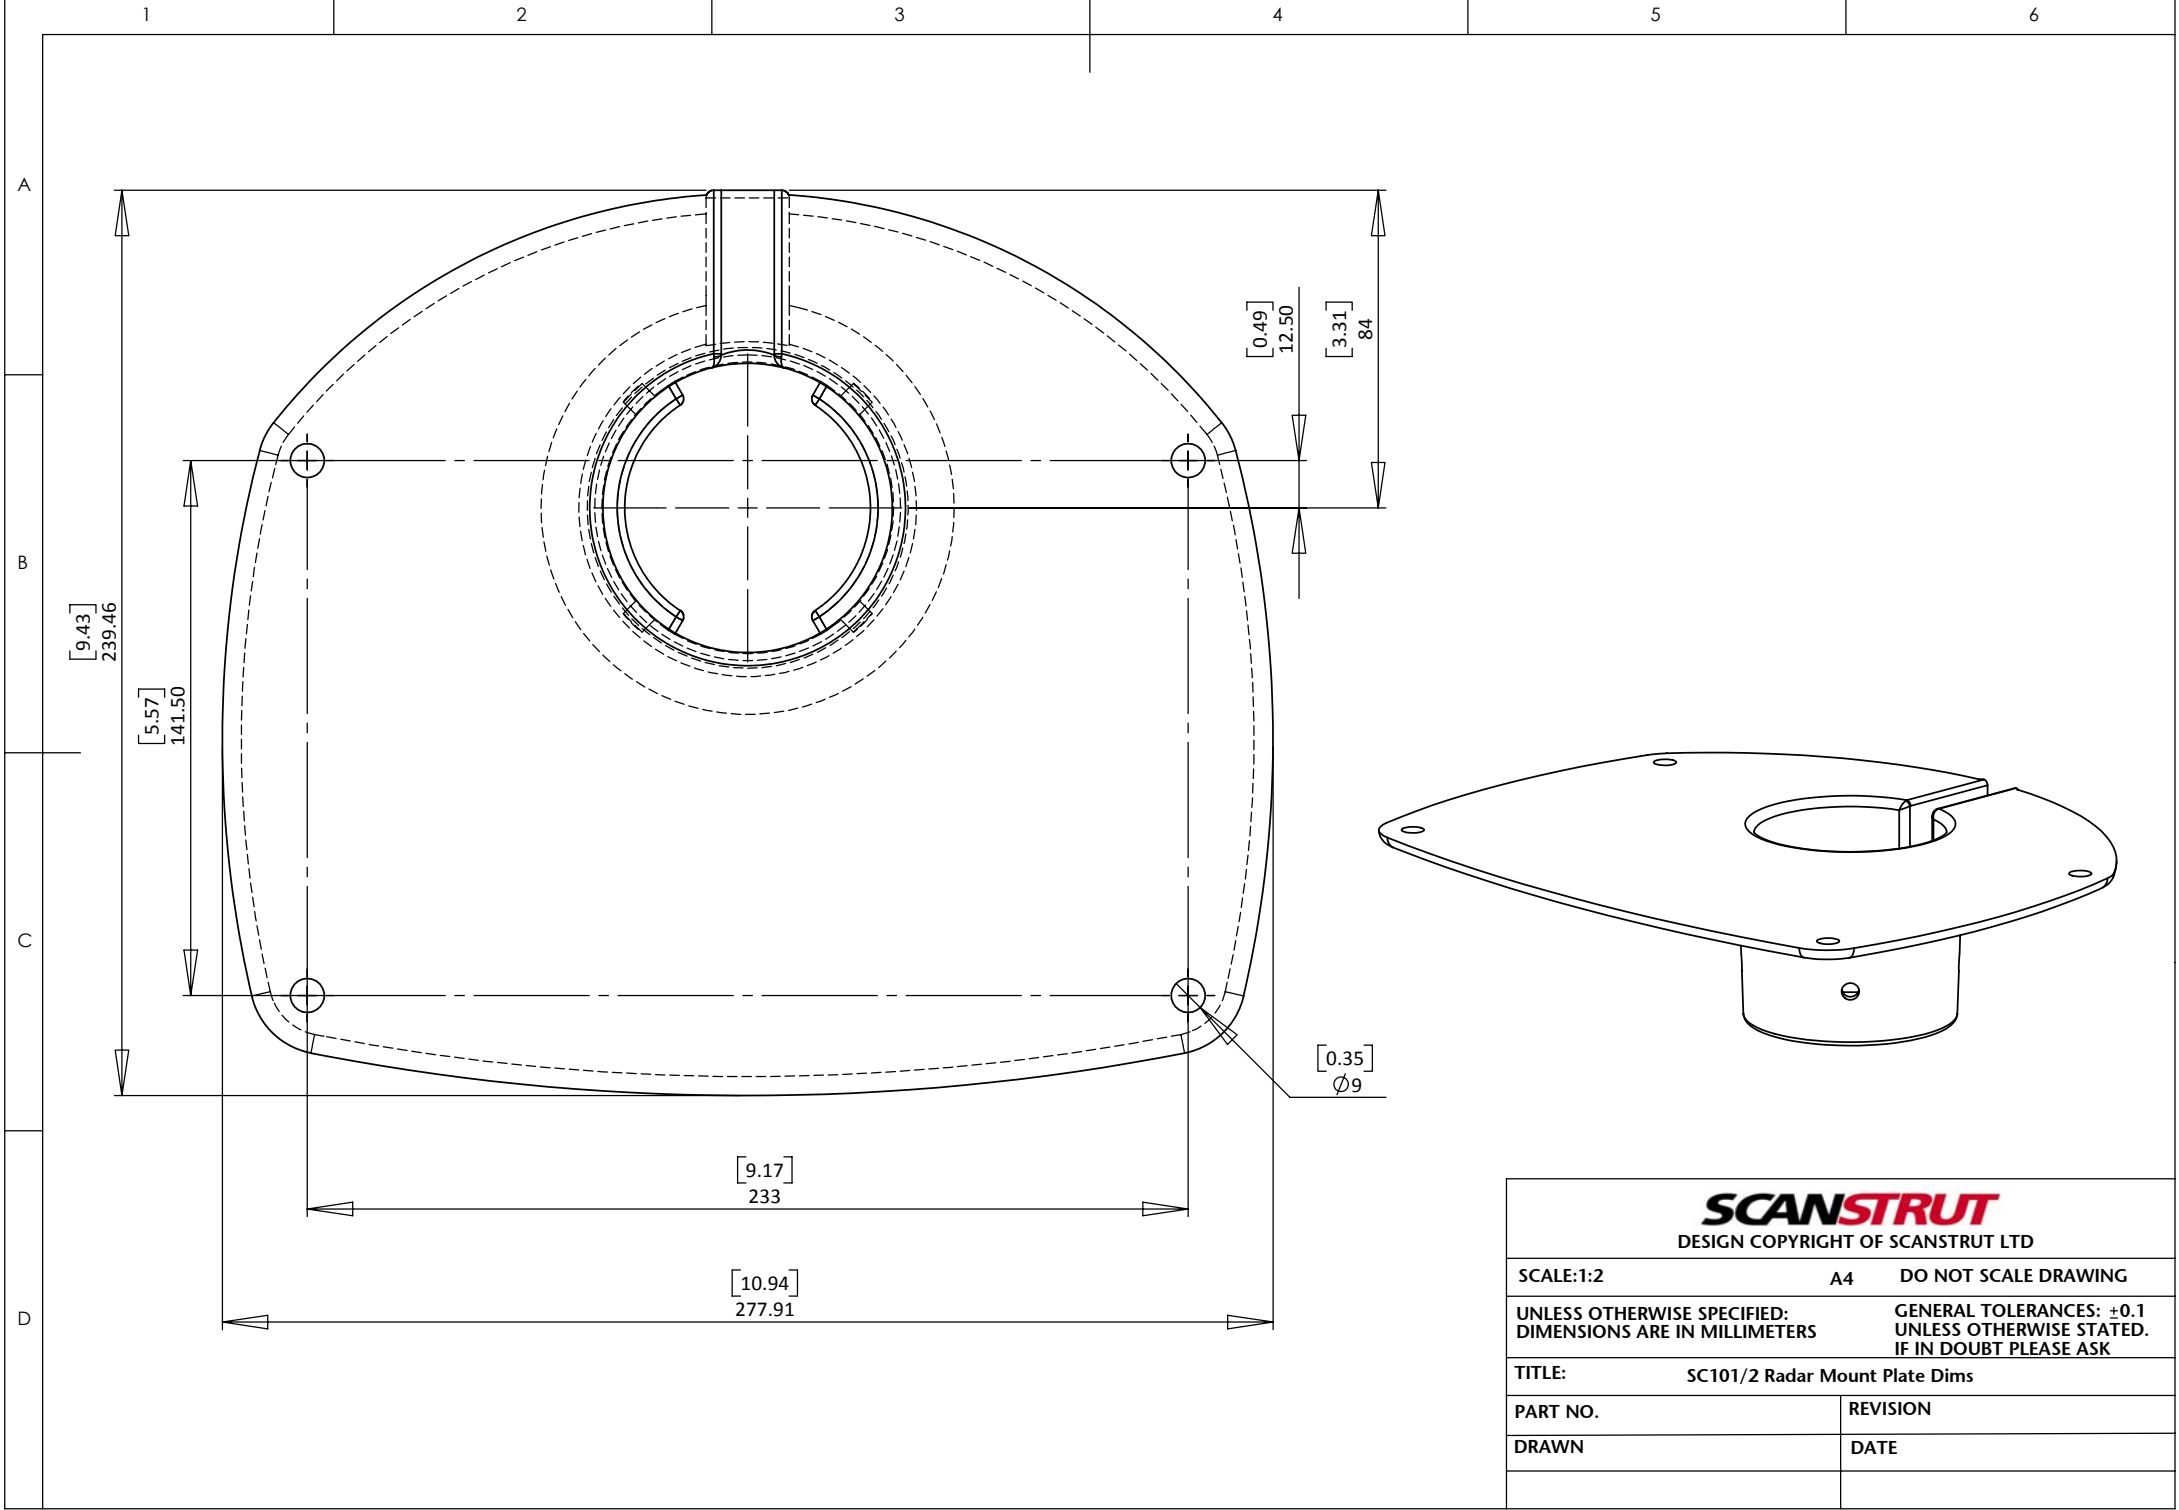

# SC100 Pole Mount

SC100 Pole mounts:

SC101	1.9M
SC102	2.5M
SC103	1.9M
SC104	2.5M
SC105	1.9M
SC106	2.5M
SC107A	2.5M

# SC105/6-45/45R Pole Mount

## Product Configurations:

SC105-45	(1.9m pole)
SC105-45R	(1.9m pole)
SC106-45	(2.5m pole)
SC106-45R	(2.5m pole)

<b>SCANSTRUT</b>	
DESIGN COPYRIGHT OF SCANSTRUT LTD	
SCALE:1:2	A4 DO NOT SCALE DRAWING
UNLESS OTHERWISE SPECIFIED: DIMENSIONS ARE IN MILLIMETERS	
GENERAL TOLERANCES: $\pm 0.1$ UNLESS OTHERWISE STATED. IF IN DOUBT PLEASE ASK	
TITLE: SC101/2 Radar Mount Plate Dims	
PART NO.	REVISION
DRAWN	DATE

<b>SCANSTRUT</b> DESIGN COPYRIGHT OF SCANSTRUT LTD			
SCALE:1:3	A4	DO NOT SCALE DRAWING	
UNLESS OTHERWISE SPECIFIED: DIMENSIONS ARE IN MILLIMETERS		GENERAL TOLERANCES: ±0.1 UNLESS OTHERWISE STATED. IF IN DOUBT PLEASE ASK	
TITLE:		SC105-6 Top	
PART NO.	10108	REVISION	C
DRAWN	JK	DATE	