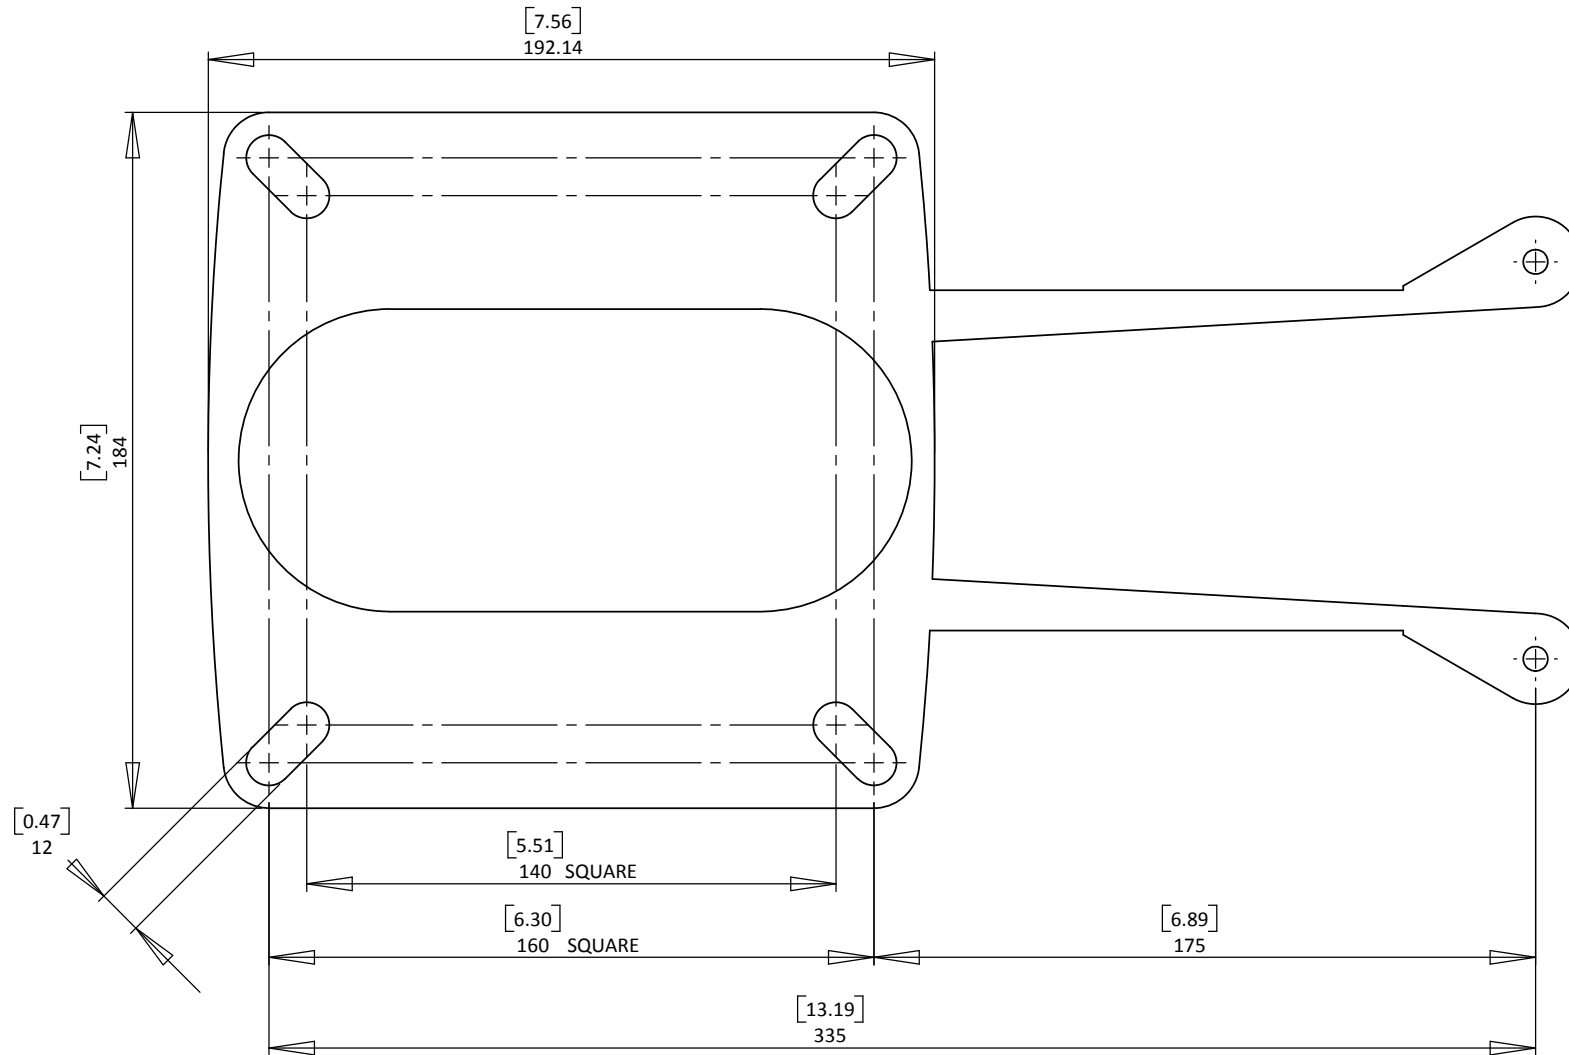

SC12 Mast Mount Fixing Dimensions

SCANSTRUT
designed for life at sea

Discover various marine electronics and navigation in our online store.