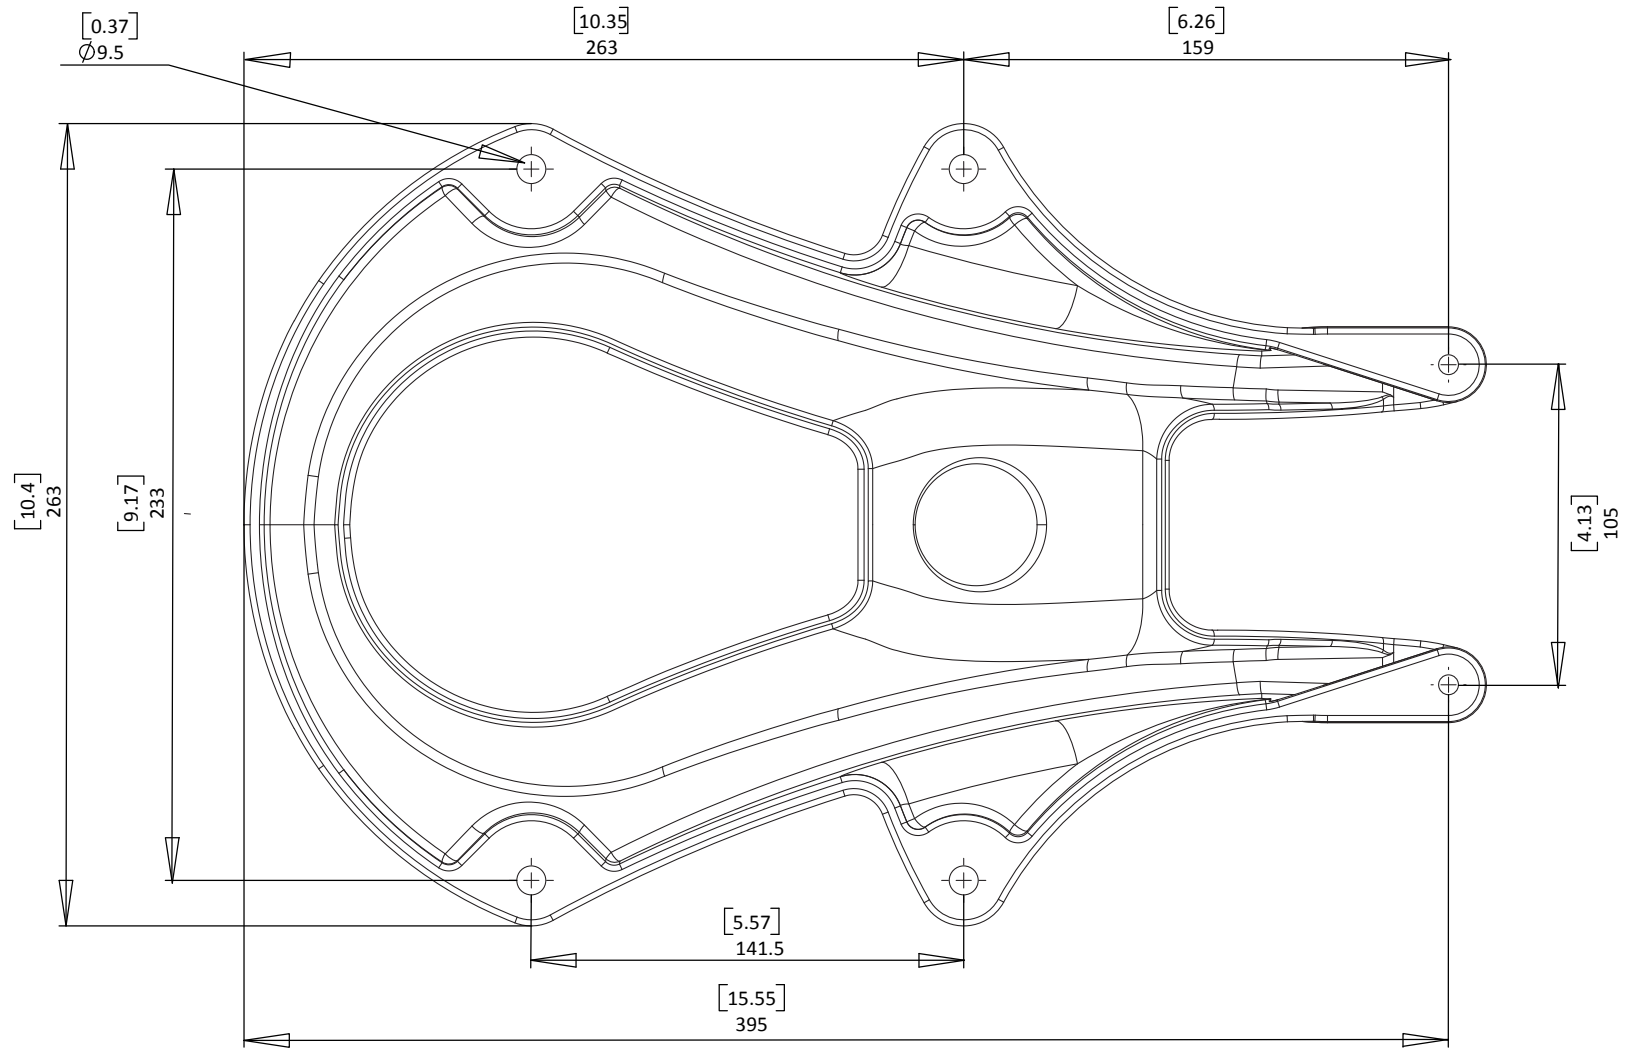

SC20 Mast Mount Fixing Dimensions

SCANSTRUT
designed for life at sea

Discover various marine electronics and navigation in our online store.