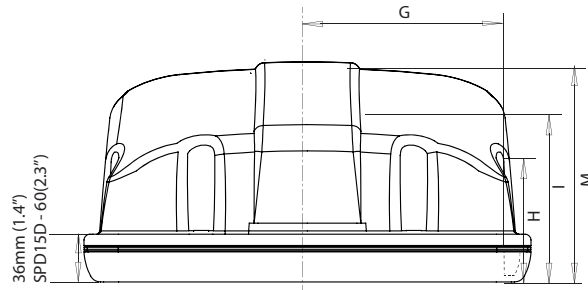

# Deck Pod

Deck Base Height  
(SPD-7/7S dimensions  
in brackets)  
95mm (3.7")  
(67.5mm (1.73"))

	Maximum cut-out area		Maximum usable face		Overall dimensions	
	A mm / inches	B mm / inches	C mm / inches	D mm / inches	E mm / inches	F mm / inches
SPD-7S-W	218/8.5	140.5/5.5	240/9.4	159/6.25	275/10.8	196/7.7
SPD-7-W	218/8.5	140.5/5.5	240/9.4	159/6.25	275/10.8	196/7.7
SPD-8-W	267/10.5	167/6.6	289/11.4	190/7.5	324/12.75	228/8.97
SPD-9-W	314/12.3	185/7.3	336/13.2	207/8.14	374/14.7	243/9.56
SPD-12-W	332.5/13	227/8.9	354.5/14	244.5/9.6	392/15.5	286/11.3
SPD-13-W	351/13.8	228/9.0	373/14.7	246/9.7	409/16.1	287/11.3
SPD-15D-W	423/16.7	333/13.1	424/16.7	349/13.7	482/19.0	396/15.6

	G mm / inches	H mm / inches	I mm / inches	J mm / inches	K mm / inches	M mm / inches
	SPD-7S-W	109/4.3	78/3.1	87/3.43	295/11.6	253/10
SPD-7-W	111/4.3	108/4.25	136/5.35	295/11.6	253/10	144/5.7
SPD-8-W	128.5/5	134/5.3	152.8/6	346/13.6	310/12.2	167/6.6
SPD-9-W	150/5.9	111/4.4	145/5.7	407/17.3	367/14.4	167/6.6
SPD-12-W	170/6.7	109/4.3	145/5.7	428/16	369/14.5	167/6.6
SPD-13-W	182/6.5	104/4.1	145/5.7	448/19.1	404/15.9	167/6.6
SPD-15D-W	199/7.8	104/4.1	146/5.7	535/21.1	490/19.3	175/6.9