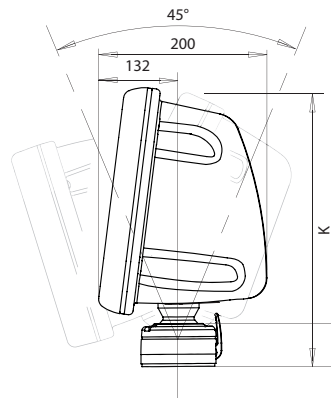

# Deck Pod

Deck Base Height  
(SPD-7/7S dimensions  
in brackets)  
95mm (3.7")  
(67.5mm (1.73"))

	Maximum cut-out area		Maximum usable face		Overall dimensions	
	A mm / inches	B mm / inches	C mm / inches	D mm / inches	E mm / inches	F mm / inches
SPD-7S-W	218/8.5	140.5/5.5	240/9.4	159/6.25	275/10.8	196/7.7
SPD-7-W	218/8.5	140.5/5.5	240/9.4	159/6.25	275/10.8	196/7.7
SPD-8-W	267/10.5	167/6.6	289/11.4	190/7.5	324/12.75	228/8.97
SPD-9-W	314/12.3	185/7.3	336/13.2	207/8.14	374/14.7	243/9.56
SPD-12-W	332.5/13	227/8.9	354.5/14	244.5/9.6	392/15.5	286/11.3
SPD-13-W	351/13.8	228/9.0	373/14.7	246/9.7	409/16.1	287/11.3
SPD-15D-W	423/16.7	333/13.1	424/16.7	349/13.7	482/19.0	396/15.6

	G mm / inches	H mm / inches	I mm / inches	J mm / inches	K mm / inches	M mm / inches
	SPD-7S-W	109/4.3	78/3.1	87/3.43	295/11.6	253/10
SPD-7-W	111/4.3	108/4.25	136/5.35	295/11.6	253/10	144/5.7
SPD-8-W	128.5/5	134/5.3	152.8/6	346/13.6	310/12.2	167/6.6
SPD-9-W	150/5.9	111/4.4	145/5.7	407/17.3	367/14.4	167/6.6
SPD-12-W	170/6.7	109/4.3	145/5.7	428/16	369/14.5	167/6.6
SPD-13-W	182/6.5	104/4.1	145/5.7	448/19.1	404/15.9	167/6.6
SPD-15D-W	199/7.8	104/4.1	146/5.7	535/21.1	490/19.3	175/6.9