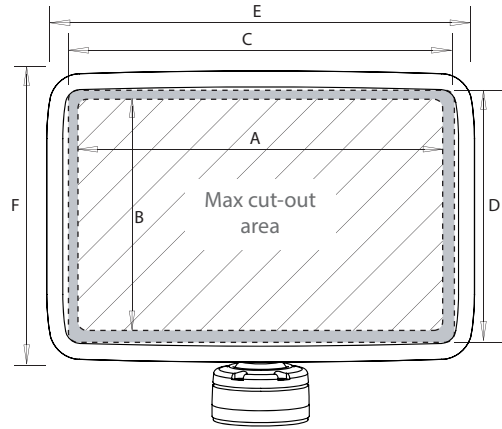

# Deck Pod

Deck Base Height  
(SPD-7/7S dimensions  
in brackets)  
95mm (3.7")  
(67.5mm (1.73"))

	Maximum cut-out area		Maximum usable face		Overall dimensions	
	A mm / inches	B mm / inches	C mm / inches	D mm / inches	E mm / inches	F mm / inches
SPD-7S-W	218/8.5	140.5/5.5	240/9.4	159/6.25	275/10.8	196/7.7
SPD-7-W	218/8.5	140.5/5.5	240/9.4	159/6.25	275/10.8	196/7.7
SPD-8-W	267/10.5	167/6.6	289/11.4	190/7.5	324/12.75	228/8.97
SPD-9-W	314/12.3	185/7.3	336/13.2	207/8.14	374/14.7	243/9.56
SPD-12-W	332.5/13	227/8.9	354.5/14	244.5/9.6	392/15.5	286/11.3
SPD-13-W	351/13.8	228/9.0	373/14.7	246/9.7	409/16.1	287/11.3
SPD-15D-W	423/16.7	333/13.1	424/16.7	349/13.7	482/19.0	396/15.6

	G mm / inches	H mm / inches	I mm / inches	J mm / inches	K mm / inches	M mm / inches
	SPD-7S-W	109/4.3	78/3.1	87/3.43	295/11.6	253/10
SPD-7-W	111/4.3	108/4.25	136/5.35	295/11.6	253/10	144/5.7
SPD-8-W	128.5/5	134/5.3	152.8/6	346/13.6	310/12.2	167/6.6
SPD-9-W	150/5.9	111/4.4	145/5.7	407/17.3	367/14.4	167/6.6
SPD-12-W	170/6.7	109/4.3	145/5.7	428/16	369/14.5	167/6.6
SPD-13-W	182/6.5	104/4.1	145/5.7	448/19.1	404/15.9	167/6.6
SPD-15D-W	199/7.8	104/4.1	146/5.7	535/21.1	490/19.3	175/6.9