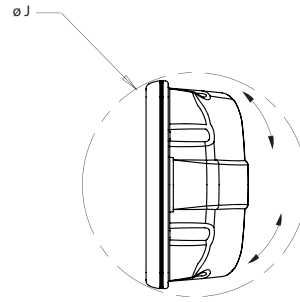

# Deck Pod

Deck Base Height  
(SPD-7/7S dimensions  
in brackets)  
95mm (3.7")  
(67.5mm (1.73"))

	Maximum cut-out area		Maximum usable face		Overall dimensions	
	A mm / inches	B mm / inches	C mm / inches	D mm / inches	E mm / inches	F mm / inches
SPD-7S-W	218/8.5	140.5/5.5	240/9.4	159/6.25	275/10.8	196/7.7
SPD-7-W	218/8.5	140.5/5.5	240/9.4	159/6.25	275/10.8	196/7.7
SPD-8-W	267/10.5	167/6.6	289/11.4	190/7.5	324/12.75	228/8.97
SPD-9-W	314/12.3	185/7.3	336/13.2	207/8.14	374/14.7	243/9.56
SPD-12-W	332.5/13	227/8.9	354.5/14	244.5/9.6	392/15.5	286/11.3
SPD-13-W	351/13.8	228/9.0	373/14.7	246/9.7	409/16.1	287/11.3
SPD-15D-W	423/16.7	333/13.1	424/16.7	349/13.7	482/19.0	396/15.6

	G mm / inches	H mm / inches	I mm / inches	J mm / inches	K mm / inches	M mm / inches
	SPD-7S-W	109/4.3	78/3.1	87/3.43	295/11.6	253/10
SPD-7-W	111/4.3	108/4.25	136/5.35	295/11.6	253/10	144/5.7
SPD-8-W	128.5/5	134/5.3	152.8/6	346/13.6	310/12.2	167/6.6
SPD-9-W	150/5.9	111/4.4	145/5.7	407/17.3	367/14.4	167/6.6
SPD-12-W	170/6.7	109/4.3	145/5.7	428/16	369/14.5	167/6.6
SPD-13-W	182/6.5	104/4.1	145/5.7	448/19.1	404/15.9	167/6.6
SPD-15D-W	199/7.8	104/4.1	146/5.7	535/21.1	490/19.3	175/6.9