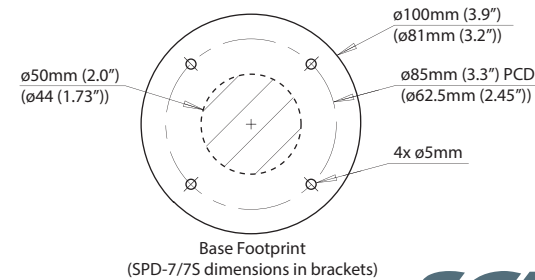

# Deck Pod

Deck Base Height  
(SPD-7/7S dimensions  
in brackets)  
95mm (3.7")  
(67.5mm (1.73"))

	Maximum cut-out area		Maximum usable face		Overall dimensions	
	A mm / inches	B mm / inches	C mm / inches	D mm / inches	E mm / inches	F mm / inches
SPD-7S-W	218/8.5	140.5/5.5	240/9.4	159/6.25	275/10.8	196/7.7
SPD-7-W	218/8.5	140.5/5.5	240/9.4	159/6.25	275/10.8	196/7.7
SPD-8-W	267/10.5	167/6.6	289/11.4	190/7.5	324/12.75	228/8.97
SPD-9-W	314/12.3	185/7.3	336/13.2	207/8.14	374/14.7	243/9.56
SPD-12-W	332.5/13	227/8.9	354.5/14	244.5/9.6	392/15.5	286/11.3
SPD-13-W	351/13.8	228/9.0	373/14.7	246/9.7	409/16.1	287/11.3
SPD-15D-W	423/16.7	333/13.1	424/16.7	349/13.7	482/19.0	396/15.6

	G mm / inches	H mm / inches	I mm / inches	J mm / inches	K mm / inches	M mm / inches
	SPD-7S-W	109/4.3	78/3.1	87/3.43	295/11.6	253/10
SPD-7-W	111/4.3	108/4.25	136/5.35	295/11.6	253/10	144/5.7
SPD-8-W	128.5/5	134/5.3	152.8/6	346/13.6	310/12.2	167/6.6
SPD-9-W	150/5.9	111/4.4	145/5.7	407/17.3	367/14.4	167/6.6
SPD-12-W	170/6.7	109/4.3	145/5.7	428/16	369/14.5	167/6.6
SPD-13-W	182/6.5	104/4.1	145/5.7	448/19.1	404/15.9	167/6.6
SPD-15D-W	199/7.8	104/4.1	146/5.7	535/21.1	490/19.3	175/6.9