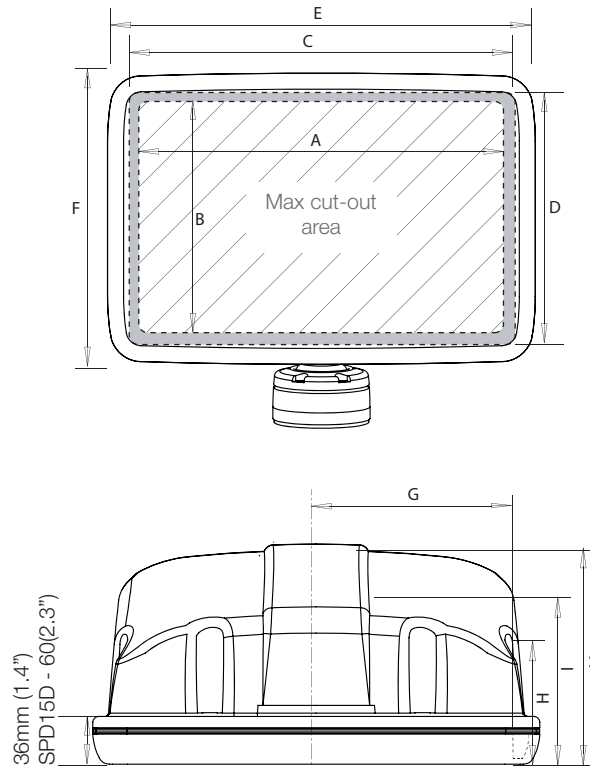

Deck Pod

Deck Base Height
(SPD-7/7S dimensions
in square brackets)
95mm (3.7")
[67.5mm (1.73")]

	Maximum cut-out area		Maximum usable face		Overall dimensions	
	A mm / inches	B mm / inches	C mm / inches	D mm / inches	E mm / inches	F mm / inches
SPD-7S-W	218/8.5	140.5/5.5	240/9.4	159/6.25	275/10.8	196/7.7
SPD-7-W	218/8.5	140.5/5.5	240/9.4	159/6.25	275/10.8	196/7.7
SPD-8-W	267/10.5	167/6.6	289/11.4	190/7.5	324/12.75	228/8.97
SPD-9-W	314/12.3	185/7.3	336/13.2	207/8.14	374/14.7	243/9.56
SPD-12-W	332.5/13	227/8.9	354.5/14	244.5/9.6	392/15.5	286/11.3
SPD-13-W	351/13.8	228/9.0	373/14.7	246/9.7	409/16.1	287/11.3
SPD-15D-W	423/16.7	333/13.1	424/16.7	349/13.7	482/19.0	396/15.6
SPD-4Xi-W	235/9.25	140/5.5	255/10.0	160/6.3	565/22.25	192/7.5

	G mm / inches	H mm / inches	I mm / inches	J mm / inches	K mm / inches	M mm / inches
	SPD-7S-W	109/4.3	78/3.1	87/3.43	295/11.6	253/10.0
SPD-7-W	111/4.3	108/4.25	136/5.35	295/11.6	253/10.0	144/5.7
SPD-8-W	128.5/5.0	134/5.3	152.8/6.0	346/13.6	310/12.2	167/6.6
SPD-9-W	150/5.9	111/4.4	145/5.7	407/17.3	367/14.4	167/6.6
SPD-12-W	170/6.7	109/4.3	145/5.7	428/16.0	369/14.5	167/6.6
SPD-13-W	182/6.5	104/4.1	145/5.7	448/19.1	404/15.9	167/6.6
SPD-15D-W	199/7.8	104/4.1	146/5.7	535/21.1	490/19.3	175/6.9
SPD-4Xi-W	271/10.7	80/3.1	159/6.25	577/22.7	271.5/10.7	205/8.0

Base Footprint
(SPD-7/7S dimensions in square
brackets)