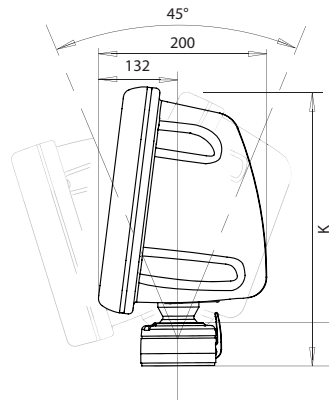

Deck Pod

Deck Base Height
(SPD-7/7S dimensions
in square brackets)
95mm (3.7")
[67.5mm (1.73")]

	Maximum cut-out area		Maximum usable face		Overall dimensions	
	A mm / inches	B mm / inches	C mm / inches	D mm / inches	E mm / inches	F mm / inches
SPD-7S-W	218/8.5	140.5/5.5	240/9.4	159/6.25	275/10.8	196/7.7
SPD-7-W	218/8.5	140.5/5.5	240/9.4	159/6.25	275/10.8	196/7.7
SPD-8-W	267/10.5	167/6.6	289/11.4	190/7.5	324/12.75	228/8.97
SPD-9-W	314/12.3	185/7.3	336/13.2	207/8.14	374/14.7	243/9.56
SPD-12-W	332.5/13	227/8.9	354.5/14	244.5/9.6	392/15.5	286/11.3
SPD-13-W	351/13.8	228/9.0	373/14.7	246/9.7	409/16.1	287/11.3
SPD-15D-W	423/16.7	333/13.1	424/16.7	349/13.7	482/19.0	396/15.6
SPD-4Xi-W	235/9.25	140/5.5	255/10.0	160/6.3	565/22.25	192/7.5

	G mm / inches	H mm / inches	I mm / inches	J mm / inches	K mm / inches	M mm / inches
	SPD-7S-W	109/4.3	78/3.1	87/3.43	295/11.6	253/10.0
SPD-7-W	111/4.3	108/4.25	136/5.35	295/11.6	253/10.0	144/5.7
SPD-8-W	128.5/5.0	134/5.3	152.8/6.0	346/13.6	310/12.2	167/6.6
SPD-9-W	150/5.9	111/4.4	145/5.7	407/17.3	367/14.4	167/6.6
SPD-12-W	170/6.7	109/4.3	145/5.7	428/16.0	369/14.5	167/6.6
SPD-13-W	182/6.5	104/4.1	145/5.7	448/19.1	404/15.9	167/6.6
SPD-15D-W	199/7.8	104/4.1	146/5.7	535/21.1	490/19.3	175/6.9
SPD-4Xi-W	271/10.7	80/3.1	159/6.25	577/22.7	271.5/10.7	205/8.0