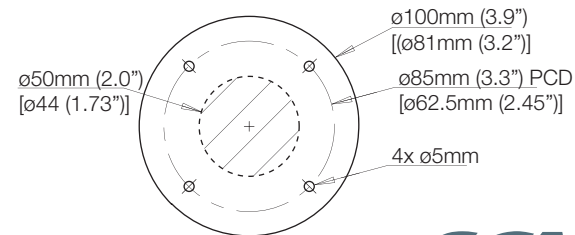

Deck Pod

Deck Base Height
(SPD-7/7S dimensions
in square brackets)
95mm (3.7")
[67.5mm (1.73")]

	Maximum cut-out area		Maximum usable face		Overall dimensions	
	A mm / inches	B mm / inches	C mm / inches	D mm / inches	E mm / inches	F mm / inches
SPD-7S-W	218/8.5	140.5/5.5	240/9.4	159/6.25	275/10.8	196/7.7
SPD-7-W	218/8.5	140.5/5.5	240/9.4	159/6.25	275/10.8	196/7.7
SPD-8-W	267/10.5	167/6.6	289/11.4	190/7.5	324/12.75	228/8.97
SPD-9-W	314/12.3	185/7.3	336/13.2	207/8.14	374/14.7	243/9.56
SPD-12-W	332.5/13	227/8.9	354.5/14	244.5/9.6	392/15.5	286/11.3
SPD-13-W	351/13.8	228/9.0	373/14.7	246/9.7	409/16.1	287/11.3
SPD-15D-W	423/16.7	333/13.1	424/16.7	349/13.7	482/19.0	396/15.6
SPD-4Xi-W	235/9.25	140/5.5	255/10.0	160/6.3	565/22.25	192/7.5

	G mm / inches	H mm / inches	I mm / inches	J mm / inches	K mm / inches	M mm / inches
	SPD-7S-W	109/4.3	78/3.1	87/3.43	295/11.6	253/10.0
SPD-7-W	111/4.3	108/4.25	136/5.35	295/11.6	253/10.0	144/5.7
SPD-8-W	128.5/5.0	134/5.3	152.8/6.0	346/13.6	310/12.2	167/6.6
SPD-9-W	150/5.9	111/4.4	145/5.7	407/17.3	367/14.4	167/6.6
SPD-12-W	170/6.7	109/4.3	145/5.7	428/16.0	369/14.5	167/6.6
SPD-13-W	182/6.5	104/4.1	145/5.7	448/19.1	404/15.9	167/6.6
SPD-15D-W	199/7.8	104/4.1	146/5.7	535/21.1	490/19.3	175/6.9
SPD-4Xi-W	271/10.7	80/3.1	159/6.25	577/22.7	271.5/10.7	205/8.0

Base Footprint
(SPD-7/7S dimensions in square
brackets)