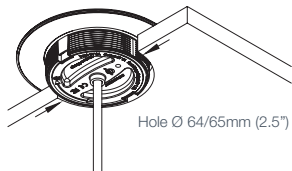

## surface.

SC-CW-02E

Low-profile, flush-mounted charge pad with an ultra grippy, non-slip surface.