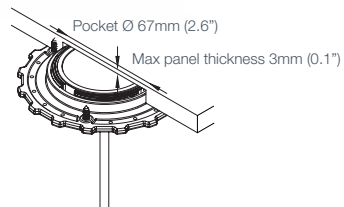

Engineered to be installed under the surface and leave the top surface un-cluttered and looking perfect.