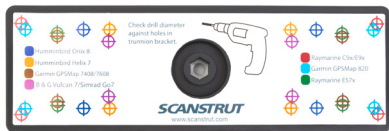

## TOP PLATES.

Check our online Buyer's Guide for latest compatibility.

Compatible with MINI and MIDI, designed to work with a large range of screens, fishfinders & chartplotters.

RL-507

RL-506

RL-504

RL-513