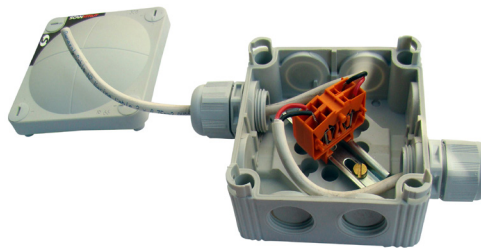

Junction Box

Waterproof connections.