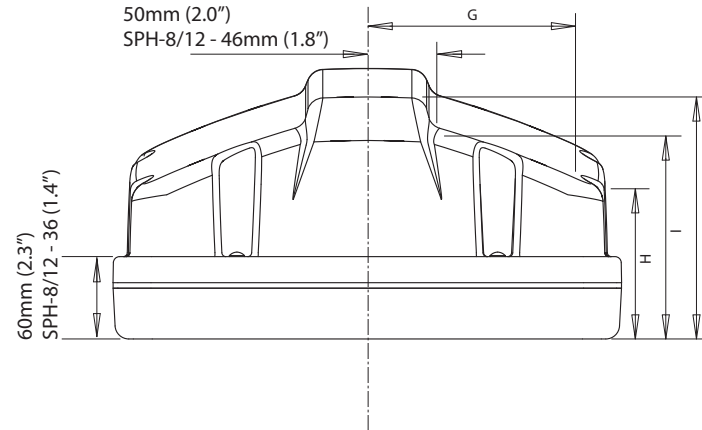

Helm Pod

Pedestal Guard shown has 12" centres.

*For SPH-8 J=8" centres
For SPH-12 J=11" centres

	A	B	C	D	E	F	G	H	I	J	K	L	M
	mm / inches	mm / inches	mm / inches	mm / inches	mm / inches	mm / inches	mm / inches	mm / inches	mm / inches	mm / inches	mm / inches	mm / inches	mm / inches
SPH-3i	368/14.5	118/4.65	390/15.35	140/5.5	432/17	181/7.1	180/7.1	90/3.5	99/3.9	100/4	103/4.1	317/12.5	175/6.9"
SPH-4i	498/19.6	118/4.65	520/20.5	140/5.5	562/22.1	187/7.4	246/9.7	85/3.35	99/3.9	100/4	103/4.1	406/16	175/6.9"
SPH-8D	312/12.3	200/7.9	334/13.1	223/8.8	371/14.6	264/10.4	150/5.9	111/4.4	150/5.9	152/6.0	165/6.5	304.8/12	175/6.9"
SPH-12D	365/14.4	241/9.5	384/15.1	263/10.4	424/16.7	304/12.0	169/6.5	140/5.5	160/6.3	186/7.3	192/7.6	304.8/12	175/6.9"
SPH-15D	423/16.7	333/13.1	424/16.7	349/13.7	482/19.0	396/15.6	199/7.8	104/4.1	146/5.7	176/6.9	185/7.3	381/15	175/6.9"
SPH-SYSTEM	541/21.3	274/10.8	545/21.5	289/11.4	600/23.6	336/13.2	252/9.9	143/5.6	163/6.4	205/8.1	207/8.1	381/15*	175/6.9"
SPH-8	267/10.5	167/6.6	289/11.4	190/7.5	324/12.75	228/8.97	128.5/5	134/5.3	152.8/6	170/6.7	N/A	203/8	167/6.6"
SPH-12	332.5/13	227/9	354.5/14	244.5/9.5	392/15.5	286/11.3	170/6.7	109/4.3	145/5.7	205/8.1	165/6.5	280/11	167/6.6"

* Will fit Pedestal Guards with up to 466mm (18.35") centre to centre spacing but no drilling guides provided.

SCANSTRUT
INSTALLATION SOLUTIONS FOR MARINE ELECTRONICS™

Discover various marine electronics and navigation in our online store.