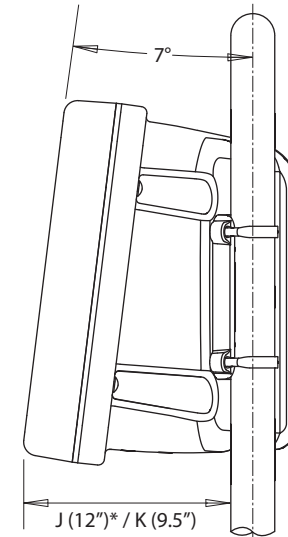

Helm Pod

Pedestal Guard shown has 12" centres.

*For SPH-8 J=8" centres
For SPH-12 J=11" centres

	A	B	C	D	E	F	G	H	I	J	K	L	M
	mm / inches	mm / inches	mm / inches	mm / inches	mm / inches	mm / inches	mm / inches	mm / inches	mm / inches	mm / inches	mm / inches	mm / inches	mm / inches
SPH-3i	368/14.5	118/4.65	390/15.35	140/5.5	432/17	181/7.1	180/7.1	90/3.5	99/3.9	100/4	103/4.1	317/12.5	175/6.9"
SPH-4i	498/19.6	118/4.65	520/20.5	140/5.5	562/22.1	187/7.4	246/9.7	85/3.35	99/3.9	100/4	103/4.1	406/16	175/6.9"
SPH-8D	312/12.3	200/7.9	334/13.1	223/8.8	371/14.6	264/10.4	150/5.9	111/4.4	150/5.9	152/6.0	165/6.5	304.8/12	175/6.9"
SPH-12D	365/14.4	241/9.5	384/15.1	263/10.4	424/16.7	304/12.0	169/6.5	140/5.5	160/6.3	186/7.3	192/7.6	304.8/12	175/6.9"
SPH-15D	423/16.7	333/13.1	424/16.7	349/13.7	482/19.0	396/15.6	199/7.8	104/4.1	146/5.7	176/6.9	185/7.3	381/15	175/6.9"
SPH-SYSTEM	541/21.3	274/10.8	545/21.5	289/11.4	600/23.6	336/13.2	252/9.9	143/5.6	163/6.4	205/8.1	207/8.1	381/15*	175/6.9"
SPH-8	267/10.5	167/6.6	289/11.4	190/7.5	324/12.75	228/8.97	128.5/5	134/5.3	152.8/6	170/6.7	N/A	203/8	167/6.6"
SPH-12	332.5/13	227/9	354.5/14	244.5/9.5	392/15.5	286/11.3	170/6.7	109/4.3	145/5.7	205/8.1	165/6.5	280/11	167/6.6"

* Will fit Pedestal Guards with up to 466mm (18.35") centre to centre spacing but no drilling guides provided.

SCANSTRUT
INSTALLATION SOLUTIONS FOR MARINE ELECTRONICS™

Discover various marine electronics and navigation in our online store.