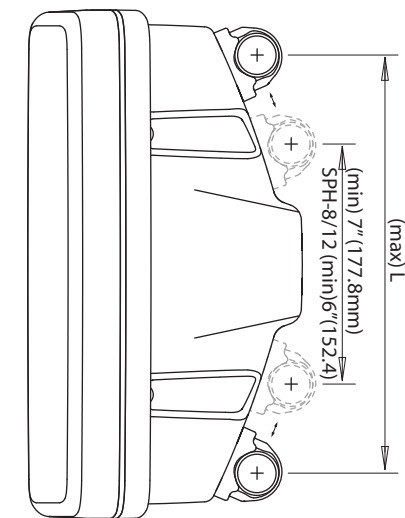

Helm Pod

Pedestal Guard shown has 12" centres.

*For SPH-8 J=8" centres
For SPH-12 J=11" centres

	A	B	C	D	E	F	G	H	I	J	K	L	M
	mm / inches	mm / inches	mm / inches	mm / inches	mm / inches	mm / inches	mm / inches	mm / inches	mm / inches	mm / inches	mm / inches	mm / inches	mm / inches
SPH-3i	368/14.5	118/4.65	390/15.35	140/5.5	432/17	181/7.1	180/7.1	90/3.5	99/3.9	100/4	103/4.1	317/12.5	175/6.9"
SPH-4i	498/19.6	118/4.65	520/20.5	140/5.5	562/22.1	187/7.4	246/9.7	85/3.35	99/3.9	100/4	103/4.1	406/16	175/6.9"
SPH-8D	312/12.3	200/7.9	334/13.1	223/8.8	371/14.6	264/10.4	150/5.9	111/4.4	150/5.9	152/6.0	165/6.5	304.8/12	175/6.9"
SPH-12D	365/14.4	241/9.5	384/15.1	263/10.4	424/16.7	304/12.0	169/6.5	140/5.5	160/6.3	186/7.3	192/7.6	304.8/12	175/6.9"
SPH-15D	423/16.7	333/13.1	424/16.7	349/13.7	482/19.0	396/15.6	199/7.8	104/4.1	146/5.7	176/6.9	185/7.3	381/15	175/6.9"
SPH-SYSTEM	541/21.3	274/10.8	545/21.5	289/11.4	600/23.6	336/13.2	252/9.9	143/5.6	163/6.4	205/8.1	207/8.1	381/15*	175/6.9"
SPH-8	267/10.5	167/6.6	289/11.4	190/7.5	324/12.75	228/8.97	128.5/5	134/5.3	152.8/6	170/6.7	N/A	203/8	167/6.6"
SPH-12	332.5/13	227/9	354.5/14	244.5/9.5	392/15.5	286/11.3	170/6.7	109/4.3	145/5.7	205/8.1	165/6.5	280/11	167/6.6"

* Will fit Pedestal Guards with up to 466mm (18.35") centre to centre spacing but no drilling guides provided.

SCANSTRUT
INSTALLATION SOLUTIONS FOR MARINE ELECTRONICS™

Discover various marine electronics and navigation in our online store.