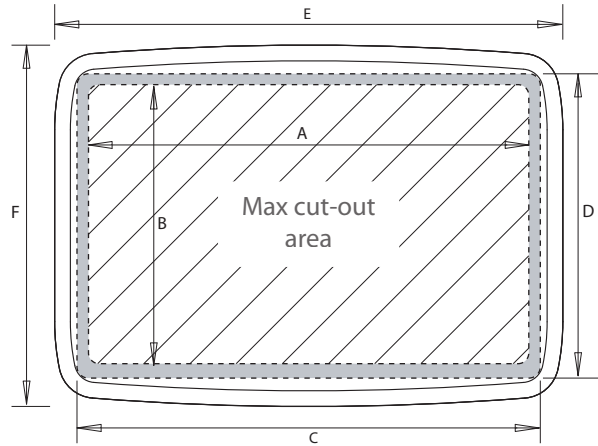

Helm Pod

Pedestal Guard shown has 12" centres.

*For SPH-8 J=8" centres
For SPH-12 J=11" centres

	A	B	C	D	E	F	G	H	I	J	K	L	M
	mm / inches	mm / inches	mm / inches	mm / inches	mm / inches	mm / inches	mm / inches	mm / inches	mm / inches	mm / inches	mm / inches	mm / inches	mm / inches
SPH-3i	368/14.5	118/4.65	390/15.35	140/5.5	432/17	181/7.1	180/7.1	90/3.5	99/3.9	100/4	103/4.1	317/12.5	175/6.9"
SPH-4i	498/19.6	118/4.65	520/20.5	140/5.5	562/22.1	187/7.4	246/9.7	85/3.35	99/3.9	100/4	103/4.1	406/16	175/6.9"
SPH-8D	312/12.3	200/7.9	334/13.1	223/8.8	371/14.6	264/10.4	150/5.9	111/4.4	150/5.9	152/6.0	165/6.5	304.8/12	175/6.9"
SPH-12D	365/14.4	241/9.5	384/15.1	263/10.4	424/16.7	304/12.0	169/6.5	140/5.5	160/6.3	186/7.3	192/7.6	304.8/12	175/6.9"
SPH-15D	423/16.7	333/13.1	424/16.7	349/13.7	482/19.0	396/15.6	199/7.8	104/4.1	146/5.7	176/6.9	185/7.3	381/15	175/6.9"
SPH-SYSTEM	541/21.3	274/10.8	545/21.5	289/11.4	600/23.6	336/13.2	252/9.9	143/5.6	163/6.4	205/8.1	207/8.1	381/15*	175/6.9"
SPH-8	267/10.5	167/6.6	289/11.4	190/7.5	324/12.75	228/8.97	128.5/5	134/5.3	152.8/6	170/6.7	N/A	203/8	167/6.6"
SPH-12	332.5/13	227/9	354.5/14	244.5/9.5	392/15.5	286/11.3	170/6.7	109/4.3	145/5.7	205/8.1	165/6.5	280/11	167/6.6"

* Will fit Pedestal Guards with up to 466mm (18.35") centre to centre spacing but no drilling guides provided.

SCANSTRUT
INSTALLATION SOLUTIONS FOR MARINE ELECTRONICS™

Discover various marine electronics and navigation in our online store.