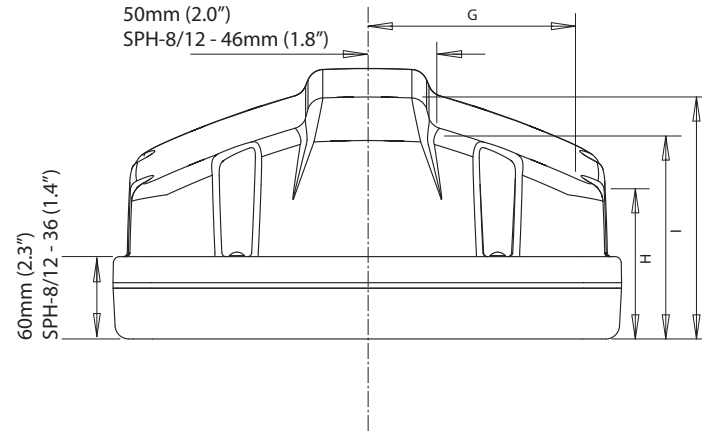

# Helm Pod

Pedestal Guard shown has 12" centres.

\*For SPH-8 J=8" centres  
For SPH-12 J=11" centres

	A	B	C	D	E	F	G	H	I	J	K	L	M
	mm / inches	mm / inches	mm / inches	mm / inches	mm / inches	mm / inches	mm / inches	mm / inches	mm / inches	mm / inches	mm / inches	mm / inches	mm / inches
<b>SPH-3i</b>	368/14.5	118/4.65	390/15.35	140/5.5	432/17	181/7.1	180/7.1	90/3.5	99/3.9	100/4	103/4.1	317/12.5	175/6.9"
<b>SPH-4i</b>	498/19.6	118/4.65	520/20.5	140/5.5	562/22.1	187/7.4	246/9.7	85/3.35	99/3.9	100/4	103/4.1	406/16	175/6.9"
<b>SPH-8D</b>	312/12.3	200/7.9	334/13.1	223/8.8	371/14.6	264/10.4	150/5.9	111/4.4	150/5.9	152/6.0	165/6.5	304.8/12	175/6.9"
<b>SPH-12D</b>	365/14.4	241/9.5	384/15.1	263/10.4	424/16.7	304/12.0	169/6.5	140/5.5	160/6.3	186/7.3	192/7.6	304.8/12	175/6.9"
<b>SPH-15D</b>	423/16.7	333/13.1	424/16.7	349/13.7	482/19.0	396/15.6	199/7.8	104/4.1	146/5.7	176/6.9	185/7.3	381/15	175/6.9"
<b>SPH-SYSTEM</b>	541/21.3	274/10.8	545/21.5	289/11.4	600/23.6	336/13.2	252/9.9	143/5.6	163/6.4	205/8.1	207/8.1	381/15*	175/6.9"
<b>SPH-8</b>	267/10.5	167/6.6	289/11.4	190/7.5	324/12.75	228/8.97	128.5/5	134/5.3	152.8/6	170/6.7	N/A	203/8	167/6.6"
<b>SPH-12</b>	332.5/13	227/9	354.5/14	244.5/9.5	392/15.5	286/11.3	170/6.7	109/4.3	145/5.7	205/8.1	165/6.5	280/11	167/6.6"

\* Will fit Pedestal Guards with up to 466mm (18.35") centre to centre spacing but no drilling guides provided.

Discover various marine electronics and navigation in our online store.