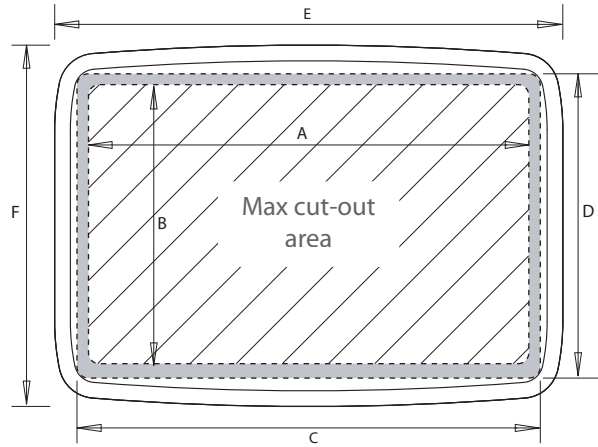

# Helm Pod

Pedestal Guard shown has 12" centres.

\*For SPH-8 J=8" centres  
For SPH-12 J=11" centres

	A	B	C	D	E	F	G	H	I	J	K	L	M
	mm / inches	mm / inches	mm / inches	mm / inches	mm / inches	mm / inches	mm / inches	mm / inches	mm / inches	mm / inches	mm / inches	mm / inches	mm / inches
<b>SPH-3i</b>	368/14.5	118/4.65	390/15.35	140/5.5	432/17	181/7.1	180/7.1	90/3.5	99/3.9	100/4	103/4.1	317/12.5	175/6.9"
<b>SPH-4i</b>	498/19.6	118/4.65	520/20.5	140/5.5	562/22.1	187/7.4	246/9.7	85/3.35	99/3.9	100/4	103/4.1	406/16	175/6.9"
<b>SPH-8D</b>	312/12.3	200/7.9	334/13.1	223/8.8	371/14.6	264/10.4	150/5.9	111/4.4	150/5.9	152/6.0	165/6.5	304.8/12	175/6.9"
<b>SPH-12D</b>	365/14.4	241/9.5	384/15.1	263/10.4	424/16.7	304/12.0	169/6.5	140/5.5	160/6.3	186/7.3	192/7.6	304.8/12	175/6.9"
<b>SPH-15D</b>	423/16.7	333/13.1	424/16.7	349/13.7	482/19.0	396/15.6	199/7.8	104/4.1	146/5.7	176/6.9	185/7.3	381/15	175/6.9"
<b>SPH-SYSTEM</b>	541/21.3	274/10.8	545/21.5	289/11.4	600/23.6	336/13.2	252/9.9	143/5.6	163/6.4	205/8.1	207/8.1	381/15*	175/6.9"
<b>SPH-8</b>	267/10.5	167/6.6	289/11.4	190/7.5	324/12.75	228/8.97	128.5/5	134/5.3	152.8/6	170/6.7	N/A	203/8	167/6.6"
<b>SPH-12</b>	332.5/13	227/9	354.5/14	244.5/9.5	392/15.5	286/11.3	170/6.7	109/4.3	145/5.7	205/8.1	165/6.5	280/11	167/6.6"

\* Will fit Pedestal Guards with up to 466mm (18.35") centre to centre spacing but no drilling guides provided.

Discover various marine electronics and navigation in our online store.