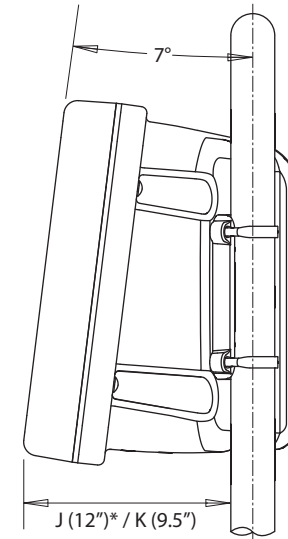

# Helm Pod

Pedestal Guard shown has 12" centres.

\*For SPH-8 J=8" centres  
For SPH-12 J=11" centres

	A	B	C	D	E	F	G	H	I	J	K	L	M
	mm / inches	mm / inches	mm / inches	mm / inches	mm / inches	mm / inches	mm / inches	mm / inches	mm / inches	mm / inches	mm / inches	mm / inches	mm / inches
<b>SPH-3i</b>	368/14.5	118/4.65	390/15.35	140/5.5	432/17	181/7.1	180/7.1	90/3.5	99/3.9	100/4	103/4.1	317/12.5	175/6.9"
<b>SPH-4i</b>	498/19.6	118/4.65	520/20.5	140/5.5	562/22.1	187/7.4	246/9.7	85/3.35	99/3.9	100/4	103/4.1	406/16	175/6.9"
<b>SPH-8D</b>	312/12.3	200/7.9	334/13.1	223/8.8	371/14.6	264/10.4	150/5.9	111/4.4	150/5.9	152/6.0	165/6.5	304.8/12	175/6.9"
<b>SPH-12D</b>	365/14.4	241/9.5	384/15.1	263/10.4	424/16.7	304/12.0	169/6.5	140/5.5	160/6.3	186/7.3	192/7.6	304.8/12	175/6.9"
<b>SPH-15D</b>	423/16.7	333/13.1	424/16.7	349/13.7	482/19.0	396/15.6	199/7.8	104/4.1	146/5.7	176/6.9	185/7.3	381/15	175/6.9"
<b>SPH-SYSTEM</b>	541/21.3	274/10.8	545/21.5	289/11.4	600/23.6	336/13.2	252/9.9	143/5.6	163/6.4	205/8.1	207/8.1	381/15*	175/6.9"
<b>SPH-8</b>	267/10.5	167/6.6	289/11.4	190/7.5	324/12.75	228/8.97	128.5/5	134/5.3	152.8/6	170/6.7	N/A	203/8	167/6.6"
<b>SPH-12</b>	332.5/13	227/9	354.5/14	244.5/9.5	392/15.5	286/11.3	170/6.7	109/4.3	145/5.7	205/8.1	165/6.5	280/11	167/6.6"

\* Will fit Pedestal Guards with up to 466mm (18.35") centre to centre spacing but no drilling guides provided.

Discover various marine electronics and navigation in our online store.