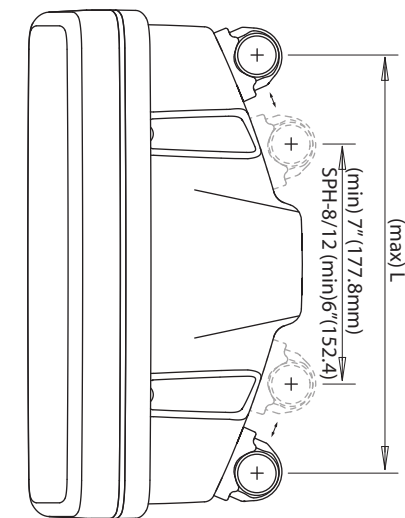

# Helm Pod

Pedestal Guard shown has 12" centres.

\*For SPH-8 J=8" centres  
For SPH-12 J=11" centres

	A	B	C	D	E	F	G	H	I	J	K	L	M
	mm / inches	mm / inches	mm / inches	mm / inches	mm / inches	mm / inches	mm / inches	mm / inches	mm / inches	mm / inches	mm / inches	mm / inches	mm / inches
<b>SPH-3i</b>	368/14.5	118/4.65	390/15.35	140/5.5	432/17	181/7.1	180/7.1	90/3.5	99/3.9	100/4	103/4.1	317/12.5	175/6.9"
<b>SPH-4i</b>	498/19.6	118/4.65	520/20.5	140/5.5	562/22.1	187/7.4	246/9.7	85/3.35	99/3.9	100/4	103/4.1	406/16	175/6.9"
<b>SPH-8D</b>	312/12.3	200/7.9	334/13.1	223/8.8	371/14.6	264/10.4	150/5.9	111/4.4	150/5.9	152/6.0	165/6.5	304.8/12	175/6.9"
<b>SPH-12D</b>	365/14.4	241/9.5	384/15.1	263/10.4	424/16.7	304/12.0	169/6.5	140/5.5	160/6.3	186/7.3	192/7.6	304.8/12	175/6.9"
<b>SPH-15D</b>	423/16.7	333/13.1	424/16.7	349/13.7	482/19.0	396/15.6	199/7.8	104/4.1	146/5.7	176/6.9	185/7.3	381/15	175/6.9"
<b>SPH-SYSTEM</b>	541/21.3	274/10.8	545/21.5	289/11.4	600/23.6	336/13.2	252/9.9	143/5.6	163/6.4	205/8.1	207/8.1	381/15*	175/6.9"
<b>SPH-8</b>	267/10.5	167/6.6	289/11.4	190/7.5	324/12.75	228/8.97	128.5/5	134/5.3	152.8/6	170/6.7	N/A	203/8	167/6.6"
<b>SPH-12</b>	332.5/13	227/9	354.5/14	244.5/9.5	392/15.5	286/11.3	170/6.7	109/4.3	145/5.7	205/8.1	165/6.5	280/11	167/6.6"

\* Will fit Pedestal Guards with up to 466mm (18.35") centre to centre spacing but no drilling guides provided.

Discover various marine electronics and navigation in our online store.