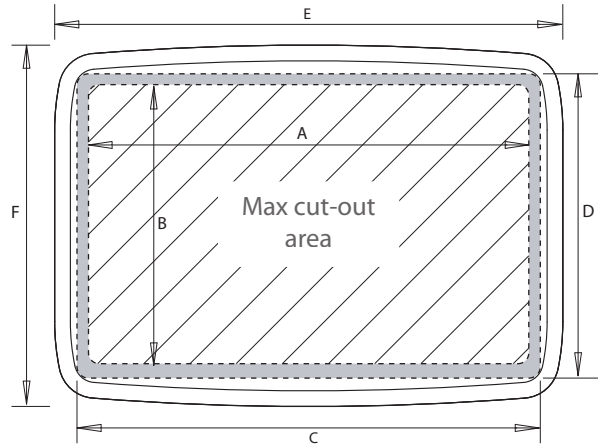

Helm Pod

Pedestal Guard shown has 12" centres.

*For SPH-8 J=8" centres
For SPH-12 J=11" centres

	A	B	C	D	E	F	G	H	I	J	K	L	M
	mm / inches	mm / inches	mm / inches	mm / inches	mm / inches	mm / inches	mm / inches	mm / inches	mm / inches	mm / inches	mm / inches	mm / inches	mm / inches
SPH-3i	368/14.5	118/4.65	390/15.35	140/5.5	432/17	181/7.1	180/7.1	90/3.5	99/3.9	100/4	103/4.1	317/12.5	175/6.9"
SPH-4i	498/19.6	118/4.65	520/20.5	140/5.5	562/22.1	187/7.4	246/9.7	85/3.35	99/3.9	100/4	103/4.1	406/16	175/6.9"
SPH-8D	312/12.3	200/7.9	334/13.1	223/8.8	371/14.6	264/10.4	150/5.9	111/4.4	150/5.9	152/6.0	165/6.5	304.8/12	175/6.9"
SPH-12D	365/14.4	241/9.5	384/15.1	263/10.4	424/16.7	304/12.0	169/6.5	140/5.5	160/6.3	186/7.3	192/7.6	304.8/12	175/6.9"
SPH-15D	423/16.7	333/13.1	424/16.7	349/13.7	482/19.0	396/15.6	199/7.8	104/4.1	146/5.7	176/6.9	185/7.3	381/15	175/6.9"
SPH-SYSTEM	541/21.3	274/10.8	545/21.5	289/11.4	600/23.6	336/13.2	252/9.9	143/5.6	163/6.4	205/8.1	207/8.1	381/15*	175/6.9"
SPH-8	267/10.5	167/6.6	289/11.4	190/7.5	324/12.75	228/8.97	128.5/5	134/5.3	152.8/6	170/6.7	N/A	203/8	167/6.6"
SPH-12	332.5/13	227/9	354.5/14	244.5/9.5	392/15.5	286/11.3	170/6.7	109/4.3	145/5.7	205/8.1	165/6.5	280/11	167/6.6"

* Will fit Pedestal Guards with up to 466mm (18.35") centre to centre spacing but no drilling guides provided.

SCANSTRUT
INSTALLATION SOLUTIONS FOR MARINE ELECTRONICS™

Discover various marine electronics and navigation in our online store.