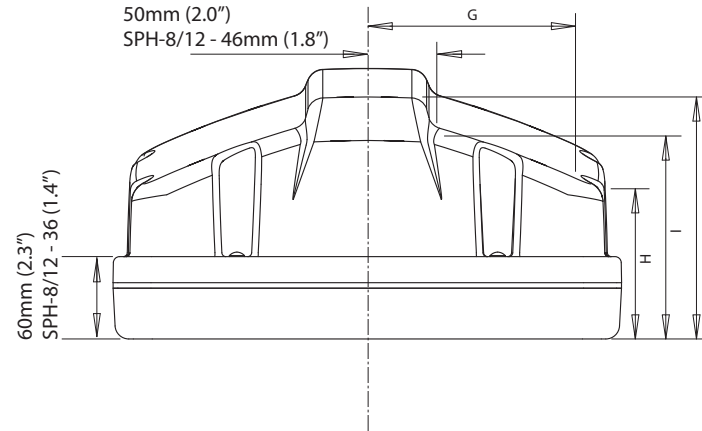

Helm Pod

Pedestal Guard shown has 12" centres.

*For SPH-8 J=8" centres
For SPH-12 J=11" centres

	A	B	C	D	E	F	G	H	I	J	K	L	M
	mm / inches	mm / inches	mm / inches	mm / inches	mm / inches	mm / inches	mm / inches	mm / inches	mm / inches	mm / inches	mm / inches	mm / inches	mm / inches
SPH-3i	368/14.5	118/4.65	390/15.35	140/5.5	432/17	181/7.1	180/7.1	90/3.5	99/3.9	100/4	103/4.1	317/12.5	175/6.9"
SPH-4i	498/19.6	118/4.65	520/20.5	140/5.5	562/22.1	187/7.4	246/9.7	85/3.35	99/3.9	100/4	103/4.1	406/16	175/6.9"
SPH-8D	312/12.3	200/7.9	334/13.1	223/8.8	371/14.6	264/10.4	150/5.9	111/4.4	150/5.9	152/6.0	165/6.5	304.8/12	175/6.9"
SPH-12D	365/14.4	241/9.5	384/15.1	263/10.4	424/16.7	304/12.0	169/6.5	140/5.5	160/6.3	186/7.3	192/7.6	304.8/12	175/6.9"
SPH-15D	423/16.7	333/13.1	424/16.7	349/13.7	482/19.0	396/15.6	199/7.8	104/4.1	146/5.7	176/6.9	185/7.3	381/15	175/6.9"
SPH-SYSTEM	541/21.3	274/10.8	545/21.5	289/11.4	600/23.6	336/13.2	252/9.9	143/5.6	163/6.4	205/8.1	207/8.1	381/15*	175/6.9"
SPH-8	267/10.5	167/6.6	289/11.4	190/7.5	324/12.75	228/8.97	128.5/5	134/5.3	152.8/6	170/6.7	N/A	203/8	167/6.6"
SPH-12	332.5/13	227/9	354.5/14	244.5/9.5	392/15.5	286/11.3	170/6.7	109/4.3	145/5.7	205/8.1	165/6.5	280/11	167/6.6"

* Will fit Pedestal Guards with up to 466mm (18.35") centre to centre spacing but no drilling guides provided.

SCANSTRUT
INSTALLATION SOLUTIONS FOR MARINE ELECTRONICS™

Discover various marine electronics and navigation in our online store.