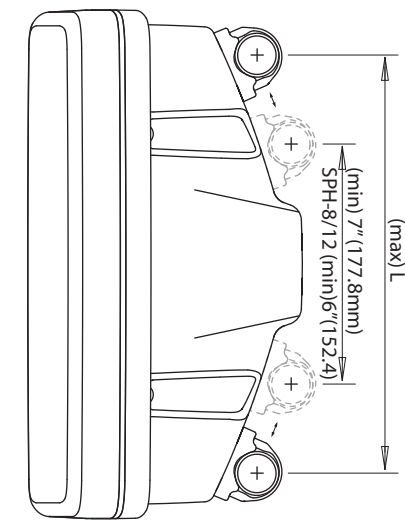

Helm Pod

Pedestal Guard shown has 12" centres.

*For SPH-8 J=8" centres
For SPH-12 J=11" centres

	A	B	C	D	E	F	G	H	I	J	K	L	M
	mm / inches	mm / inches	mm / inches	mm / inches	mm / inches	mm / inches	mm / inches	mm / inches	mm / inches	mm / inches	mm / inches	mm / inches	mm / inches
SPH-3i	368/14.5	118/4.65	390/15.35	140/5.5	432/17	181/7.1	180/7.1	90/3.5	99/3.9	100/4	103/4.1	317/12.5	175/6.9"
SPH-4i	498/19.6	118/4.65	520/20.5	140/5.5	562/22.1	187/7.4	246/9.7	85/3.35	99/3.9	100/4	103/4.1	406/16	175/6.9"
SPH-8D	312/12.3	200/7.9	334/13.1	223/8.8	371/14.6	264/10.4	150/5.9	111/4.4	150/5.9	152/6.0	165/6.5	304.8/12	175/6.9"
SPH-12D	365/14.4	241/9.5	384/15.1	263/10.4	424/16.7	304/12.0	169/6.5	140/5.5	160/6.3	186/7.3	192/7.6	304.8/12	175/6.9"
SPH-15D	423/16.7	333/13.1	424/16.7	349/13.7	482/19.0	396/15.6	199/7.8	104/4.1	146/5.7	176/6.9	185/7.3	381/15	175/6.9"
SPH-SYSTEM	541/21.3	274/10.8	545/21.5	289/11.4	600/23.6	336/13.2	252/9.9	143/5.6	163/6.4	205/8.1	207/8.1	381/15*	175/6.9"
SPH-8	267/10.5	167/6.6	289/11.4	190/7.5	324/12.75	228/8.97	128.5/5	134/5.3	152.8/6	170/6.7	N/A	203/8	167/6.6"
SPH-12	332.5/13	227/9	354.5/14	244.5/9.5	392/15.5	286/11.3	170/6.7	109/4.3	145/5.7	205/8.1	165/6.5	280/11	167/6.6"

* Will fit Pedestal Guards with up to 466mm (18.35") centre to centre spacing but no drilling guides provided.

SCANSTRUT
INSTALLATION SOLUTIONS FOR MARINE ELECTRONICS™

Discover various marine electronics and navigation in our online store.