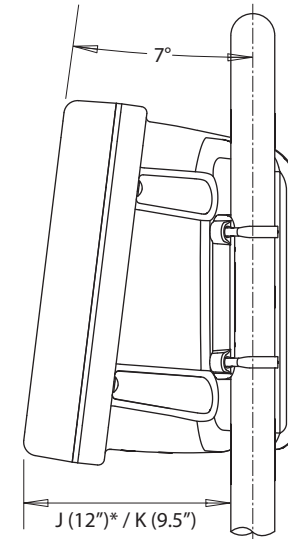

Helm Pod

Pedestal Guard shown has 12" centres.

*For SPH-8 J=8" centres
For SPH-12 J=11" centres

	A	B	C	D	E	F	G	H	I	J	K	L	M
	mm / inches	mm / inches	mm / inches	mm / inches	mm / inches	mm / inches	mm / inches	mm / inches	mm / inches	mm / inches	mm / inches	mm / inches	mm / inches
SPH-3i	368/14.5	118/4.65	390/15.35	140/5.5	432/17	181/7.1	180/7.1	90/3.5	99/3.9	100/4	103/4.1	317/12.5	175/6.9"
SPH-4i	498/19.6	118/4.65	520/20.5	140/5.5	562/22.1	187/7.4	246/9.7	85/3.35	99/3.9	100/4	103/4.1	406/16	175/6.9"
SPH-8D	312/12.3	200/7.9	334/13.1	223/8.8	371/14.6	264/10.4	150/5.9	111/4.4	150/5.9	152/6.0	165/6.5	304.8/12	175/6.9"
SPH-12D	365/14.4	241/9.5	384/15.1	263/10.4	424/16.7	304/12.0	169/6.5	140/5.5	160/6.3	186/7.3	192/7.6	304.8/12	175/6.9"
SPH-15D	423/16.7	333/13.1	424/16.7	349/13.7	482/19.0	396/15.6	199/7.8	104/4.1	146/5.7	176/6.9	185/7.3	381/15	175/6.9"
SPH-SYSTEM	541/21.3	274/10.8	545/21.5	289/11.4	600/23.6	336/13.2	252/9.9	143/5.6	163/6.4	205/8.1	207/8.1	381/15*	175/6.9"
SPH-8	267/10.5	167/6.6	289/11.4	190/7.5	324/12.75	228/8.97	128.5/5	134/5.3	152.8/6	170/6.7	N/A	203/8	167/6.6"
SPH-12	332.5/13	227/9	354.5/14	244.5/9.5	392/15.5	286/11.3	170/6.7	109/4.3	145/5.7	205/8.1	165/6.5	280/11	167/6.6"

* Will fit Pedestal Guards with up to 466mm (18.35") centre to centre spacing but no drilling guides provided.

SCANSTRUT
INSTALLATION SOLUTIONS FOR MARINE ELECTRONICS™

Discover various marine electronics and navigation in our online store.