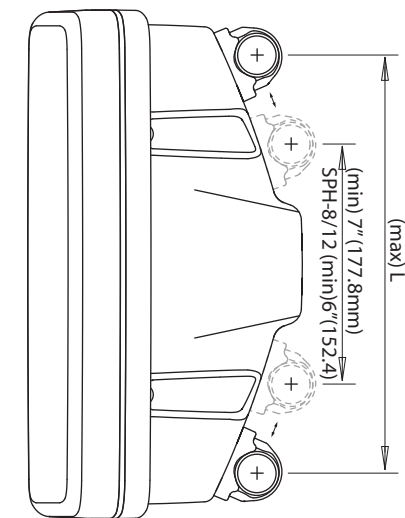

# Helm Pod

Pedestal Guard shown has 12" centres.

\*For SPH-8 J=8" centres  
For SPH-12 J=11" centres

	A	B	C	D	E	F	G	H	I	J	K	L	M
	mm / inches	mm / inches	mm / inches	mm / inches	mm / inches	mm / inches	mm / inches	mm / inches	mm / inches	mm / inches	mm / inches	mm / inches	mm / inches
<b>SPH-3i</b>	368/14.5	118/4.65	390/15.35	140/5.5	432/17	181/7.1	180/7.1	90/3.5	99/3.9	100/4	103/4.1	317/12.5	175/6.9"
<b>SPH-4i</b>	498/19.6	118/4.65	520/20.5	140/5.5	562/22.1	187/7.4	246/9.7	85/3.35	99/3.9	100/4	103/4.1	406/16	175/6.9"
<b>SPH-8D</b>	312/12.3	200/7.9	334/13.1	223/8.8	371/14.6	264/10.4	150/5.9	111/4.4	150/5.9	152/6.0	165/6.5	304.8/12	175/6.9"
<b>SPH-12D</b>	365/14.4	241/9.5	384/15.1	263/10.4	424/16.7	304/12.0	169/6.5	140/5.5	160/6.3	186/7.3	192/7.6	304.8/12	175/6.9"
<b>SPH-15D</b>	423/16.7	333/13.1	424/16.7	349/13.7	482/19.0	396/15.6	199/7.8	104/4.1	146/5.7	176/6.9	185/7.3	381/15	175/6.9"
<b>SPH-SYSTEM</b>	541/21.3	274/10.8	545/21.5	289/11.4	600/23.6	336/13.2	252/9.9	143/5.6	163/6.4	205/8.1	207/8.1	381/15*	175/6.9"
<b>SPH-8</b>	267/10.5	167/6.6	289/11.4	190/7.5	324/12.75	228/8.97	128.5/5	134/5.3	152.8/6	170/6.7	N/A	203/8	167/6.6"
<b>SPH-12</b>	332.5/13	227/9	354.5/14	244.5/9.5	392/15.5	286/11.3	170/6.7	109/4.3	145/5.7	205/8.1	165/6.5	280/11	167/6.6"

\* Will fit Pedestal Guards with up to 466mm (18.35") centre to centre spacing but no drilling guides provided.

**SCANSTRUT**  
INSTALLATION SOLUTIONS FOR MARINE ELECTRONICS™

Discover various marine electronics and navigation in our online store.