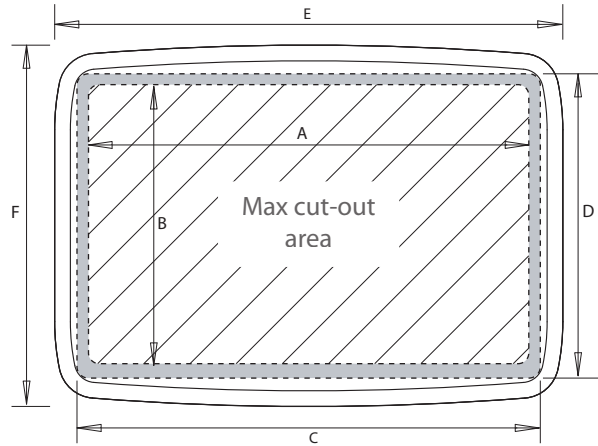

# Helm Pod

Pedestal Guard shown has 12" centres.

\*For SPH-8 J=8" centres  
For SPH-12 J=11" centres

	A	B	C	D	E	F	G	H	I	J	K	L	M
	mm / inches	mm / inches	mm / inches	mm / inches	mm / inches	mm / inches	mm / inches	mm / inches	mm / inches	mm / inches	mm / inches	mm / inches	mm / inches
<b>SPH-3i</b>	368/14.5	118/4.65	390/15.35	140/5.5	432/17	181/7.1	180/7.1	90/3.5	99/3.9	100/4	103/4.1	317/12.5	175/6.9"
<b>SPH-4i</b>	498/19.6	118/4.65	520/20.5	140/5.5	562/22.1	187/7.4	246/9.7	85/3.35	99/3.9	100/4	103/4.1	406/16	175/6.9"
<b>SPH-8D</b>	312/12.3	200/7.9	334/13.1	223/8.8	371/14.6	264/10.4	150/5.9	111/4.4	150/5.9	152/6.0	165/6.5	304.8/12	175/6.9"
<b>SPH-12D</b>	365/14.4	241/9.5	384/15.1	263/10.4	424/16.7	304/12.0	169/6.5	140/5.5	160/6.3	186/7.3	192/7.6	304.8/12	175/6.9"
<b>SPH-15D</b>	423/16.7	333/13.1	424/16.7	349/13.7	482/19.0	396/15.6	199/7.8	104/4.1	146/5.7	176/6.9	185/7.3	381/15	175/6.9"
<b>SPH-SYSTEM</b>	541/21.3	274/10.8	545/21.5	289/11.4	600/23.6	336/13.2	252/9.9	143/5.6	163/6.4	205/8.1	207/8.1	381/15*	175/6.9"
<b>SPH-8</b>	267/10.5	167/6.6	289/11.4	190/7.5	324/12.75	228/8.97	128.5/5	134/5.3	152.8/6	170/6.7	N/A	203/8	167/6.6"
<b>SPH-12</b>	332.5/13	227/9	354.5/14	244.5/9.5	392/15.5	286/11.3	170/6.7	109/4.3	145/5.7	205/8.1	165/6.5	280/11	167/6.6"

\* Will fit Pedestal Guards with up to 466mm (18.35") centre to centre spacing but no drilling guides provided.

**SCANSTRUT**  
INSTALLATION SOLUTIONS FOR MARINE ELECTRONICS™

Discover various marine electronics and navigation in our online store.