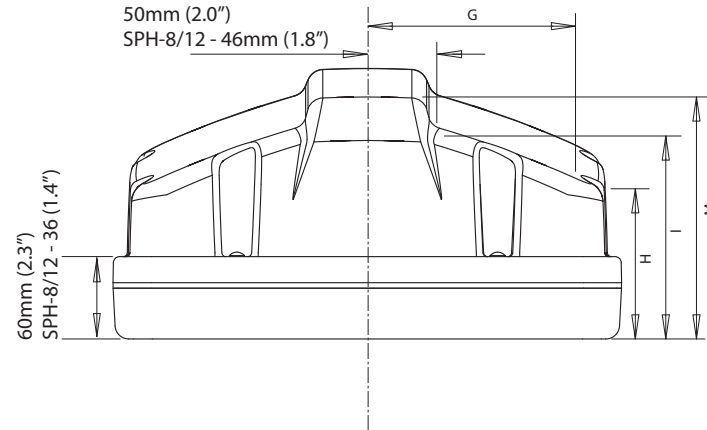

# Helm Pod

Pedestal Guard shown has 12" centres.

\*For SPH-8 J=8" centres  
For SPH-12 J=11" centres

	A	B	C	D	E	F	G	H	I	J	K	L	M
	mm / inches	mm / inches	mm / inches	mm / inches	mm / inches	mm / inches	mm / inches	mm / inches	mm / inches	mm / inches	mm / inches	mm / inches	mm / inches
<b>SPH-3i</b>	368/14.5	118/4.65	390/15.35	140/5.5	432/17	181/7.1	180/7.1	90/3.5	99/3.9	100/4	103/4.1	317/12.5	175/6.9"
<b>SPH-4i</b>	498/19.6	118/4.65	520/20.5	140/5.5	562/22.1	187/7.4	246/9.7	85/3.35	99/3.9	100/4	103/4.1	406/16	175/6.9"
<b>SPH-8D</b>	312/12.3	200/7.9	334/13.1	223/8.8	371/14.6	264/10.4	150/5.9	111/4.4	150/5.9	152/6.0	165/6.5	304.8/12	175/6.9"
<b>SPH-12D</b>	365/14.4	241/9.5	384/15.1	263/10.4	424/16.7	304/12.0	169/6.5	140/5.5	160/6.3	186/7.3	192/7.6	304.8/12	175/6.9"
<b>SPH-15D</b>	423/16.7	333/13.1	424/16.7	349/13.7	482/19.0	396/15.6	199/7.8	104/4.1	146/5.7	176/6.9	185/7.3	381/15	175/6.9"
<b>SPH-SYSTEM</b>	541/21.3	274/10.8	545/21.5	289/11.4	600/23.6	336/13.2	252/9.9	143/5.6	163/6.4	205/8.1	207/8.1	381/15*	175/6.9"
<b>SPH-8</b>	267/10.5	167/6.6	289/11.4	190/7.5	324/12.75	228/8.97	128.5/5	134/5.3	152.8/6	170/6.7	N/A	203/8	167/6.6"
<b>SPH-12</b>	332.5/13	227/9	354.5/14	244.5/9.5	392/15.5	286/11.3	170/6.7	109/4.3	145/5.7	205/8.1	165/6.5	280/11	167/6.6"

\* Will fit Pedestal Guards with up to 466mm (18.35") centre to centre spacing but no drilling guides provided.

**SCANSTRUT**  
INSTALLATION SOLUTIONS FOR MARINE ELECTRONICS™

Discover various marine electronics and navigation in our online store.