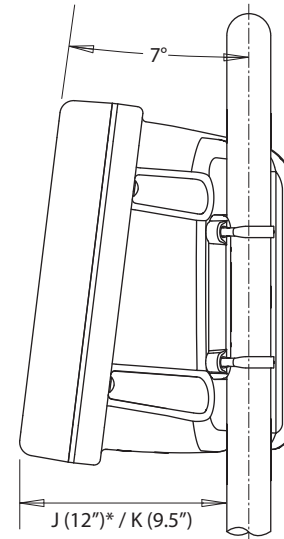

# Helm Pod

Pedestal Guard shown has 12" centres.

\*For SPH-8 J=8" centres  
For SPH-12 J=11" centres

	A	B	C	D	E	F	G	H	I	J	K	L	M
	mm / inches	mm / inches	mm / inches	mm / inches	mm / inches	mm / inches	mm / inches	mm / inches	mm / inches	mm / inches	mm / inches	mm / inches	mm / inches
<b>SPH-3i</b>	368/14.5	118/4.65	390/15.35	140/5.5	432/17	181/7.1	180/7.1	90/3.5	99/3.9	100/4	103/4.1	317/12.5	175/6.9"
<b>SPH-4i</b>	498/19.6	118/4.65	520/20.5	140/5.5	562/22.1	187/7.4	246/9.7	85/3.35	99/3.9	100/4	103/4.1	406/16	175/6.9"
<b>SPH-8D</b>	312/12.3	200/7.9	334/13.1	223/8.8	371/14.6	264/10.4	150/5.9	111/4.4	150/5.9	152/6.0	165/6.5	304.8/12	175/6.9"
<b>SPH-12D</b>	365/14.4	241/9.5	384/15.1	263/10.4	424/16.7	304/12.0	169/6.5	140/5.5	160/6.3	186/7.3	192/7.6	304.8/12	175/6.9"
<b>SPH-15D</b>	423/16.7	333/13.1	424/16.7	349/13.7	482/19.0	396/15.6	199/7.8	104/4.1	146/5.7	176/6.9	185/7.3	381/15	175/6.9"
<b>SPH-SYSTEM</b>	541/21.3	274/10.8	545/21.5	289/11.4	600/23.6	336/13.2	252/9.9	143/5.6	163/6.4	205/8.1	207/8.1	381/15*	175/6.9"
<b>SPH-8</b>	267/10.5	167/6.6	289/11.4	190/7.5	324/12.75	228/8.97	128.5/5	134/5.3	152.8/6	170/6.7	N/A	203/8	167/6.6"
<b>SPH-12</b>	332.5/13	227/9	354.5/14	244.5/9.5	392/15.5	286/11.3	170/6.7	109/4.3	145/5.7	205/8.1	165/6.5	280/11	167/6.6"

\* Will fit Pedestal Guards with up to 466mm (18.35") centre to centre spacing but no drilling guides provided.

**SCANSTRUT**  
INSTALLATION SOLUTIONS FOR MARINE ELECTRONICS™

Discover various marine electronics and navigation in our online store.