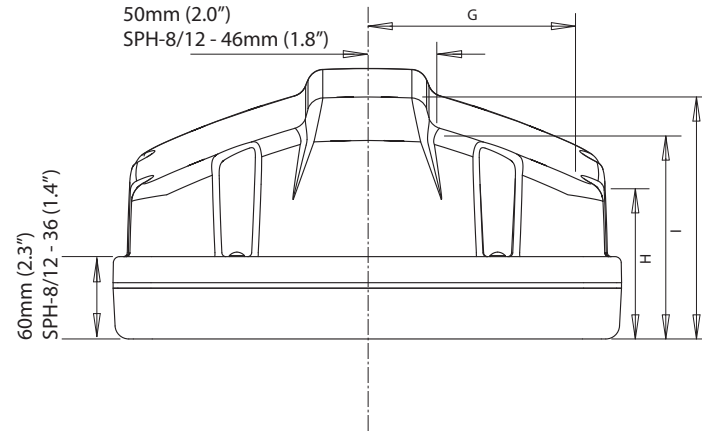

# Helm Pod

Pedestal Guard shown has 12" centres.

\*For SPH-8 J=8" centres  
For SPH-12 J=11" centres

	A	B	C	D	E	F	G	H	I	J	K	L	M
	mm / inches	mm / inches	mm / inches	mm / inches	mm / inches	mm / inches	mm / inches	mm / inches	mm / inches	mm / inches	mm / inches	mm / inches	mm / inches
<b>SPH-3i</b>	368/14.5	118/4.65	390/15.35	140/5.5	432/17	181/7.1	180/7.1	90/3.5	99/3.9	100/4	103/4.1	317/12.5	175/6.9"
<b>SPH-4i</b>	498/19.6	118/4.65	520/20.5	140/5.5	562/22.1	187/7.4	246/9.7	85/3.35	99/3.9	100/4	103/4.1	406/16	175/6.9"
<b>SPH-8D</b>	312/12.3	200/7.9	334/13.1	223/8.8	371/14.6	264/10.4	150/5.9	111/4.4	150/5.9	152/6.0	165/6.5	304.8/12	175/6.9"
<b>SPH-12D</b>	365/14.4	241/9.5	384/15.1	263/10.4	424/16.7	304/12.0	169/6.5	140/5.5	160/6.3	186/7.3	192/7.6	304.8/12	175/6.9"
<b>SPH-15D</b>	423/16.7	333/13.1	424/16.7	349/13.7	482/19.0	396/15.6	199/7.8	104/4.1	146/5.7	176/6.9	185/7.3	381/15	175/6.9"
<b>SPH-SYSTEM</b>	541/21.3	274/10.8	545/21.5	289/11.4	600/23.6	336/13.2	252/9.9	143/5.6	163/6.4	205/8.1	207/8.1	381/15*	175/6.9"
<b>SPH-8</b>	267/10.5	167/6.6	289/11.4	190/7.5	324/12.75	228/8.97	128.5/5	134/5.3	152.8/6	170/6.7	N/A	203/8	167/6.6"
<b>SPH-12</b>	332.5/13	227/9	354.5/14	244.5/9.5	392/15.5	286/11.3	170/6.7	109/4.3	145/5.7	205/8.1	165/6.5	280/11	167/6.6"

\* Will fit Pedestal Guards with up to 466mm (18.35") centre to centre spacing but no drilling guides provided.

**SCANSTRUT**  
INSTALLATION SOLUTIONS FOR MARINE ELECTRONICS™

Discover various marine electronics and navigation in our online store.