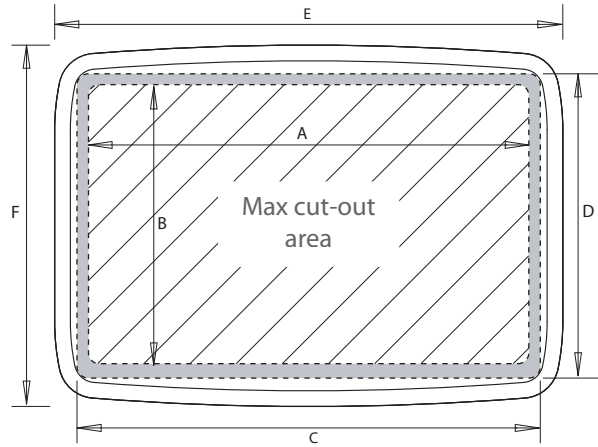

# Helm Pod

Pedestal Guard shown has 12" centres.

\*For SPH-8 J=8" centres  
For SPH-12 J=11" centres

	A	B	C	D	E	F	G	H	I	J	K	L	M
	mm / inches	mm / inches	mm / inches	mm / inches	mm / inches	mm / inches	mm / inches	mm / inches	mm / inches	mm / inches	mm / inches	mm / inches	mm / inches
<b>SPH-3i</b>	368/14.5	118/4.65	390/15.35	140/5.5	432/17	181/7.1	180/7.1	90/3.5	99/3.9	100/4	103/4.1	317/12.5	175/6.9"
<b>SPH-4i</b>	498/19.6	118/4.65	520/20.5	140/5.5	562/22.1	187/7.4	246/9.7	85/3.35	99/3.9	100/4	103/4.1	406/16	175/6.9"
<b>SPH-8D</b>	312/12.3	200/7.9	334/13.1	223/8.8	371/14.6	264/10.4	150/5.9	111/4.4	150/5.9	152/6.0	165/6.5	304.8/12	175/6.9"
<b>SPH-12D</b>	365/14.4	241/9.5	384/15.1	263/10.4	424/16.7	304/12.0	169/6.5	140/5.5	160/6.3	186/7.3	192/7.6	304.8/12	175/6.9"
<b>SPH-15D</b>	423/16.7	333/13.1	424/16.7	349/13.7	482/19.0	396/15.6	199/7.8	104/4.1	146/5.7	176/6.9	185/7.3	381/15	175/6.9"
<b>SPH-SYSTEM</b>	541/21.3	274/10.8	545/21.5	289/11.4	600/23.6	336/13.2	252/9.9	143/5.6	163/6.4	205/8.1	207/8.1	381/15*	175/6.9"
<b>SPH-8</b>	267/10.5	167/6.6	289/11.4	190/7.5	324/12.75	228/8.97	128.5/5	134/5.3	152.8/6	170/6.7	N/A	203/8	167/6.6"
<b>SPH-12</b>	332.5/13	227/9	354.5/14	244.5/9.5	392/15.5	286/11.3	170/6.7	109/4.3	145/5.7	205/8.1	165/6.5	280/11	167/6.6"

\* Will fit Pedestal Guards with up to 466mm (18.35") centre to centre spacing but no drilling guides provided.

**SCANSTRUT**  
INSTALLATION SOLUTIONS FOR MARINE ELECTRONICS™

Discover various marine electronics and navigation in our online store.