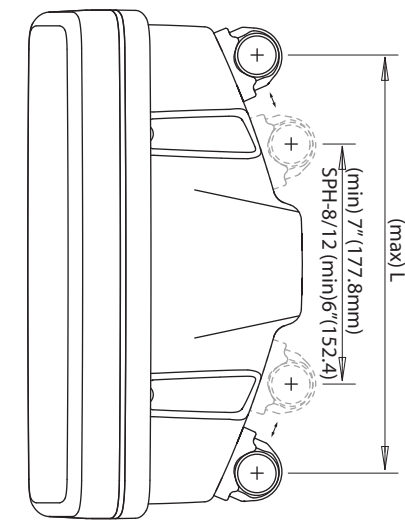

# Helm Pod

Pedestal Guard shown has 12" centres.

\*For SPH-8 J=8" centres  
For SPH-12 J=11" centres

	A	B	C	D	E	F	G	H	I	J	K	L	M
	mm / inches	mm / inches	mm / inches	mm / inches	mm / inches	mm / inches	mm / inches	mm / inches	mm / inches	mm / inches	mm / inches	mm / inches	mm / inches
<b>SPH-3i</b>	368/14.5	118/4.65	390/15.35	140/5.5	432/17	181/7.1	180/7.1	90/3.5	99/3.9	100/4	103/4.1	317/12.5	175/6.9"
<b>SPH-4i</b>	498/19.6	118/4.65	520/20.5	140/5.5	562/22.1	187/7.4	246/9.7	85/3.35	99/3.9	100/4	103/4.1	406/16	175/6.9"
<b>SPH-8D</b>	312/12.3	200/7.9	334/13.1	223/8.8	371/14.6	264/10.4	150/5.9	111/4.4	150/5.9	152/6.0	165/6.5	304.8/12	175/6.9"
<b>SPH-12D</b>	365/14.4	241/9.5	384/15.1	263/10.4	424/16.7	304/12.0	169/6.5	140/5.5	160/6.3	186/7.3	192/7.6	304.8/12	175/6.9"
<b>SPH-15D</b>	423/16.7	333/13.1	424/16.7	349/13.7	482/19.0	396/15.6	199/7.8	104/4.1	146/5.7	176/6.9	185/7.3	381/15	175/6.9"
<b>SPH-SYSTEM</b>	541/21.3	274/10.8	545/21.5	289/11.4	600/23.6	336/13.2	252/9.9	143/5.6	163/6.4	205/8.1	207/8.1	381/15*	175/6.9"
<b>SPH-8</b>	267/10.5	167/6.6	289/11.4	190/7.5	324/12.75	228/8.97	128.5/5	134/5.3	152.8/6	170/6.7	N/A	203/8	167/6.6"
<b>SPH-12</b>	332.5/13	227/9	354.5/14	244.5/9.5	392/15.5	286/11.3	170/6.7	109/4.3	145/5.7	205/8.1	165/6.5	280/11	167/6.6"

\* Will fit Pedestal Guards with up to 466mm (18.35") centre to centre spacing but no drilling guides provided.

**SCANSTRUT**  
INSTALLATION SOLUTIONS FOR MARINE ELECTRONICS™

Discover various marine electronics and navigation in our online store.