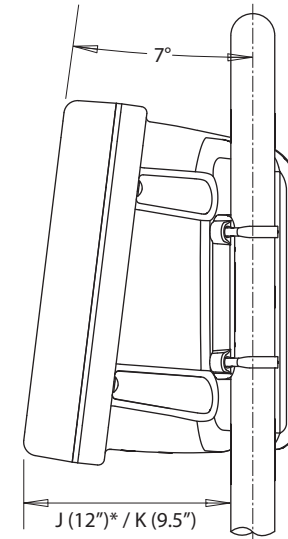

# Helm Pod

Pedestal Guard shown has 12" centres.

\*For SPH-8 J=8" centres  
For SPH-12 J=11" centres

	A	B	C	D	E	F	G	H	I	J	K	L	M
	mm / inches	mm / inches	mm / inches	mm / inches	mm / inches	mm / inches	mm / inches	mm / inches	mm / inches	mm / inches	mm / inches	mm / inches	mm / inches
<b>SPH-3i</b>	368/14.5	118/4.65	390/15.35	140/5.5	432/17	181/7.1	180/7.1	90/3.5	99/3.9	100/4	103/4.1	317/12.5	175/6.9"
<b>SPH-4i</b>	498/19.6	118/4.65	520/20.5	140/5.5	562/22.1	187/7.4	246/9.7	85/3.35	99/3.9	100/4	103/4.1	406/16	175/6.9"
<b>SPH-8D</b>	312/12.3	200/7.9	334/13.1	223/8.8	371/14.6	264/10.4	150/5.9	111/4.4	150/5.9	152/6.0	165/6.5	304.8/12	175/6.9"
<b>SPH-12D</b>	365/14.4	241/9.5	384/15.1	263/10.4	424/16.7	304/12.0	169/6.5	140/5.5	160/6.3	186/7.3	192/7.6	304.8/12	175/6.9"
<b>SPH-15D</b>	423/16.7	333/13.1	424/16.7	349/13.7	482/19.0	396/15.6	199/7.8	104/4.1	146/5.7	176/6.9	185/7.3	381/15	175/6.9"
<b>SPH-SYSTEM</b>	541/21.3	274/10.8	545/21.5	289/11.4	600/23.6	336/13.2	252/9.9	143/5.6	163/6.4	205/8.1	207/8.1	381/15*	175/6.9"
<b>SPH-8</b>	267/10.5	167/6.6	289/11.4	190/7.5	324/12.75	228/8.97	128.5/5	134/5.3	152.8/6	170/6.7	N/A	203/8	167/6.6"
<b>SPH-12</b>	332.5/13	227/9	354.5/14	244.5/9.5	392/15.5	286/11.3	170/6.7	109/4.3	145/5.7	205/8.1	165/6.5	280/11	167/6.6"

\* Will fit Pedestal Guards with up to 466mm (18.35") centre to centre spacing but no drilling guides provided.

**SCANSTRUT**  
INSTALLATION SOLUTIONS FOR MARINE ELECTRONICS™

Discover various marine electronics and navigation in our online store.