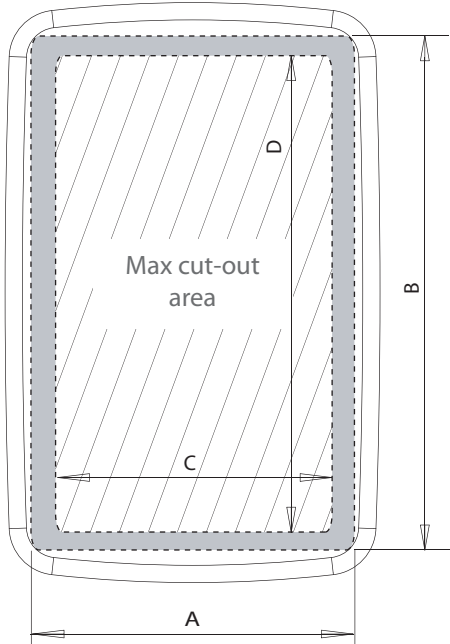

Mast Pod

	A mm / inches	B mm / inches	C mm / inches	D mm / inches	E mm / inches	F mm / inches
SPM-3i	140/5.5	390/15.35	118/4.65	368/14.5	181/7.1	432/17
SPM-4i		520/20.5		498/19.6	187/7.4	562/22.1
SPM-2Maxi	210/8.3	340/13.4	188/7.4	318/12.5	248/9.75	384/15.1
SPM-Maxi	201/7.9	500/19.7	194.5/7.65	487/19	248/9.75	545/21.5