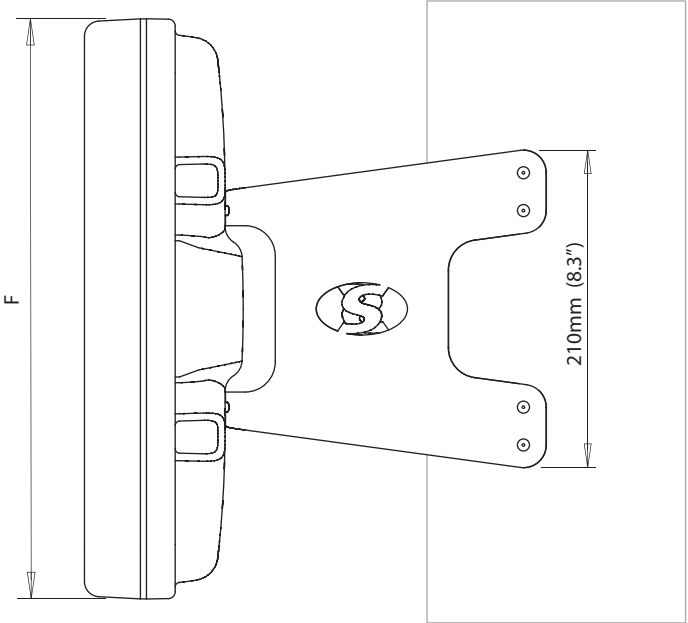

Mast Pod

	A mm / inches	B mm / inches	C mm / inches	D mm / inches	E mm / inches	F mm / inches
SPM-3i	140/5.5	390/15.35	118/4.65	368/14.5	181/7.1	432/17
SPM-4i		520/20.5		498/19.6	187/7.4	562/22.1
SPM-2Maxi	210/8.3	340/13.4	188/7.4	318/12.5	248/9.75	384/15.1
SPM-Maxi	201/7.9	500/19.7	194.5/7.65	487/19	248/9.75	545/21.5