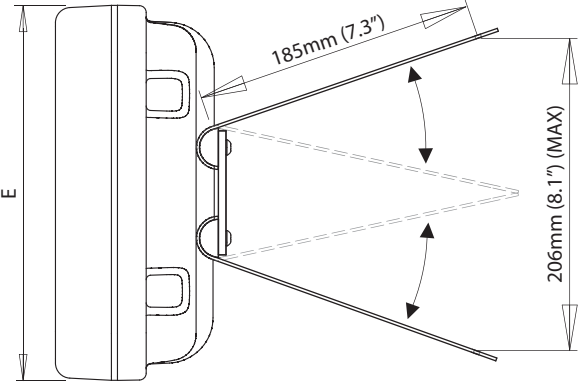

Mast Pod

	A mm / inches	B mm / inches	C mm / inches	D mm / inches	E mm / inches	F mm / inches
SPM-3i	140/5.5	390/15.35	118/4.65	368/14.5	181/7.1	432/17
SPM-4i		520/20.5		498/19.6	187/7.4	562/22.1
SPM-2Maxi	210/8.3	340/13.4	188/7.4	318/12.5	248/9.75	384/15.1
SPM-Maxi	201/7.9	500/19.7	194.5/7.65	487/19	248/9.75	545/21.5