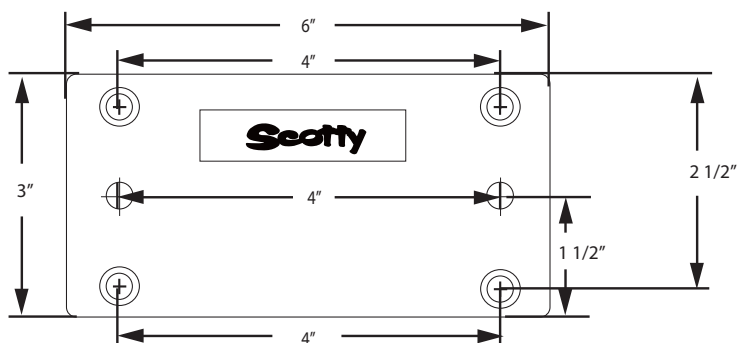

MOUNT DIMENSIONS (NOT TO SCALE)

1025 Right Angle Side Gunnel Mount

Rely only on high-grade fishing gear & accessories on our virtual shelves.