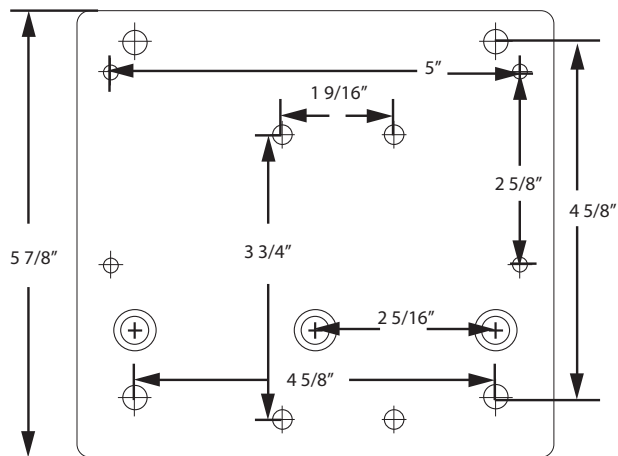

MOUNT DIMENSIONS (NOT TO SCALE)

1025 Right Angle Side Gunnel Mount

Rely only on high-grade fishing gear & accessories on our virtual shelves.