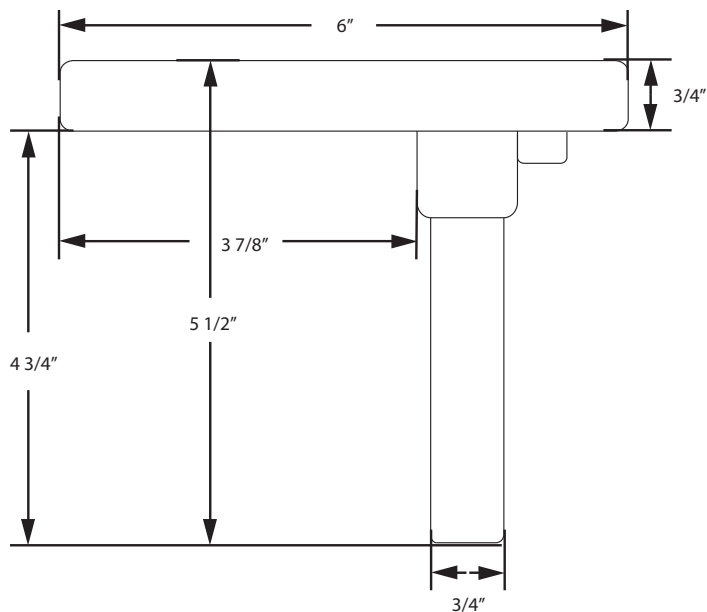

MOUNT DIMENSIONS (NOT TO SCALE)

1025 Right Angle Side Gunnel Mount

Rely only on high-grade fishing gear & accessories on our virtual shelves.