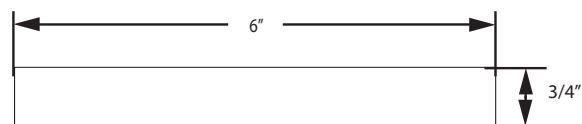

MOUNT DIMENSIONS (NOT TO SCALE)

1025 Right Angle Side Gunnel Mount

Rely only on high-grade fishing gear & accessories on our virtual shelves.