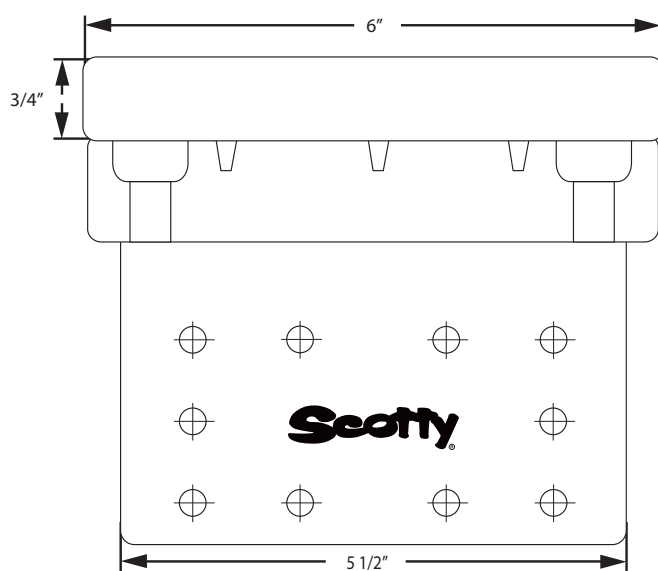

MOUNT DIMENSIONS (NOT TO SCALE)

1025 Right Angle Side Gunnel Mount

Rely only on high-grade fishing gear & accessories on our virtual shelves.