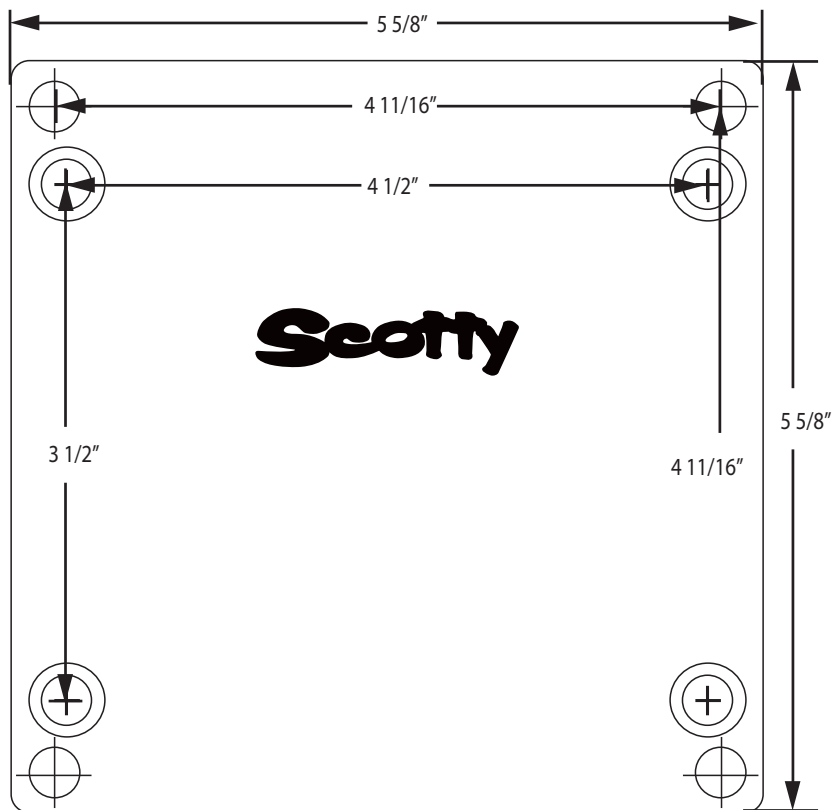

# MOUNT DIMENSIONS ( NOT TO SCALE )

## 1036 (Mounting Plate Only) - Pedestal Swivel Mount

Look through our comprehensive collection of trolling gear right away.