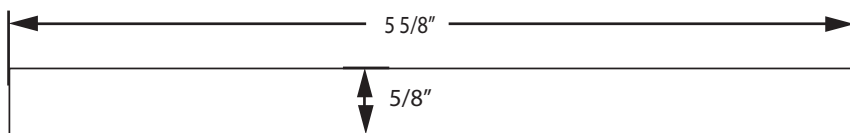

# MOUNT DIMENSIONS ( NOT TO SCALE )

## 1036 (Mounting Plate Only) - Pedestal Swivel Mount

Look through our comprehensive collection of trolling gear right away.